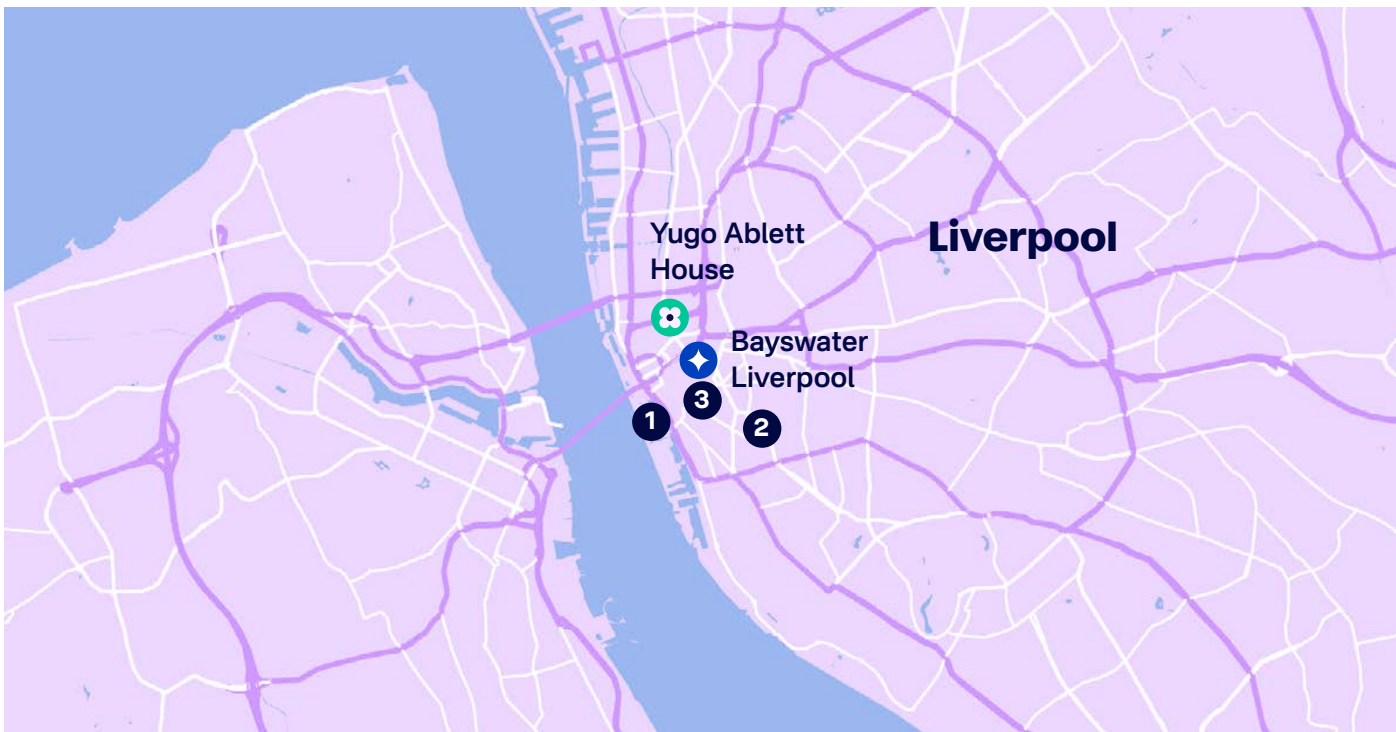

Yugo - Ablett House

Liverpool

Why choose Yugo - Ablett House

Just a 10-minute walk from Liverpool One (the main shopping area)

Close to where many of the city's coolest bars and restaurants are

10 minutes walk from Bayswater Liverpool

The area

Ablett House is our student residence in Liverpool city centre, putting you right in the centre of everything you need.

Key facts:

Room Types	Single - En-suite	Bathroom	Private
Board	Self-catering	Bed type	3/4 double beds
Available	Year-round	Minimum age	18+
Kitchen facilities	Fridge, microwave, oven, sink, TV, dining table and chairs, sofa, kitchen pack		
Nearest station to residence	Moorfields		
Travel time to school	10 min walking 🚶		
Arrival & departure	With the school		
Security/ Reception	Reception open 8 am - 6 pm everyday, 24 hour security		
Internet	Super fast Wi-Fi		
Cleaning	Rooms deep cleaned before arrival, cleanliness of rooms and communal areas students responsibility thereafter		
Hostel facilities	Common room for student opposite reception. Courtyard/patio area		
Room furnishing	Private bathroom, bed, under bed storage, wardrobe, desk and chair, shelf		
Laundry	Laundry room on site, uses Circuit Laundry		

Find out more at bayswater.ac/liverpool

Getting around

To the school

10 minutes walk.

From the airport by public transport

Liverpool John Lennon Airport:
45 minutes by bus and then train
Manchester Airport: 1 hour 45 minutes by train.

Liverpool travel information

Journey planners, travel pass information can be found at merseytravel.gov.uk

Travel times:

📍 Bayswater Liverpool	10 mins	🚶
1 The Waterfront	14 mins	🚶
2 The Georgian Quarter	30 mins	🚶
3 Liverpool One	10 mins	🚶