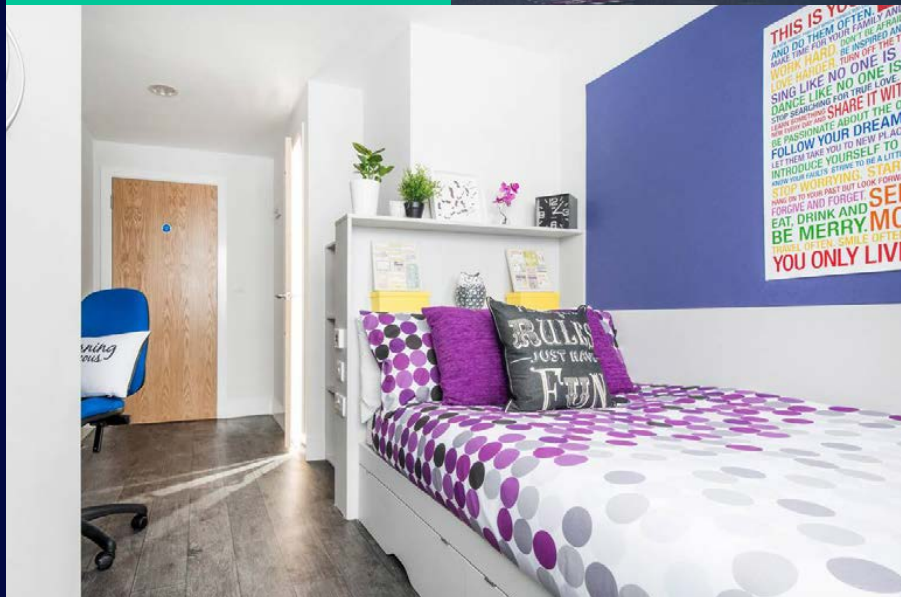

Travel times:

📍 Bayswater Liverpool	10 mins	🚶
1 The Waterfront	14 mins	🚶
2 The Georgian Quarter	30 mins	🚶
3 Liverpool One	10 mins	🚶