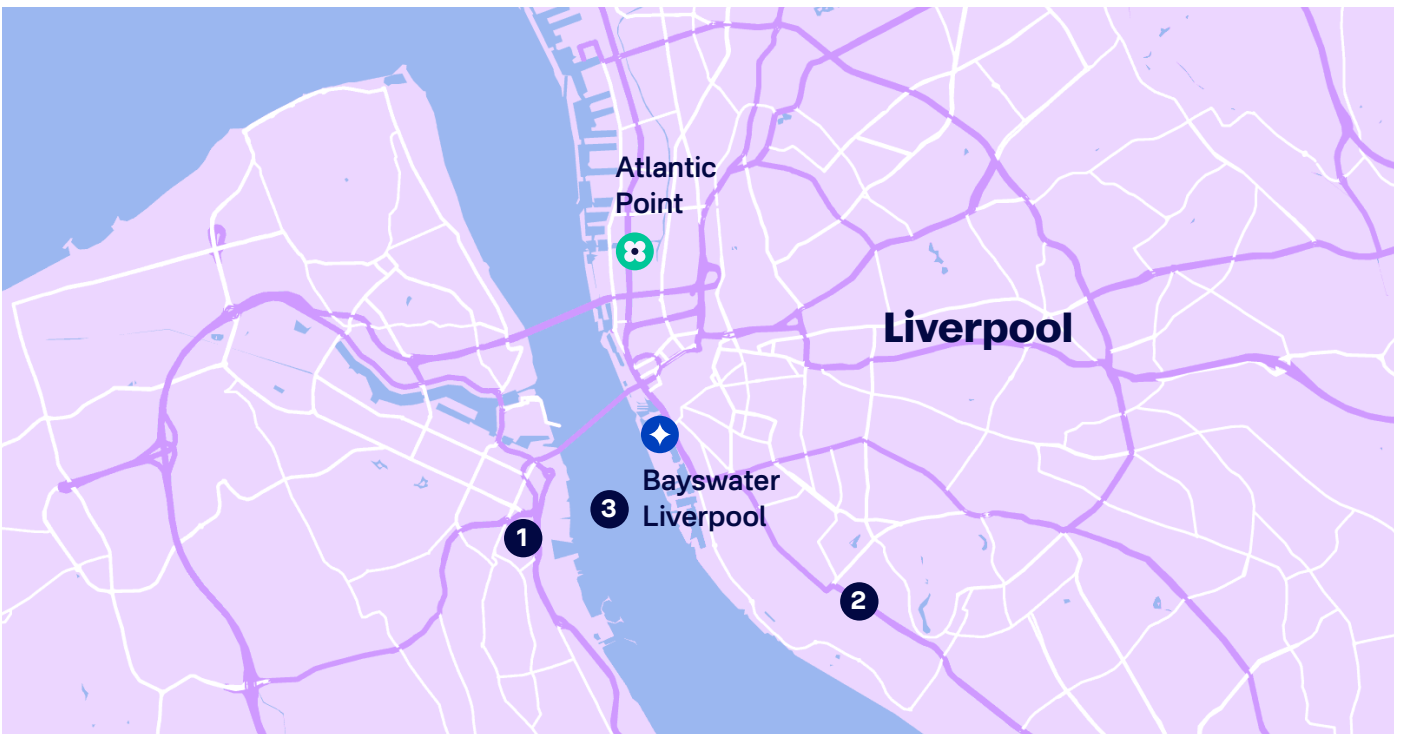

Getting around

To the school

15 minutes walk.

From the airport by public transport

Liverpool John Lennon Airport is 40 mins by bus. Buses run every 15 minutes 24/7.

Bayswater airport transfer available on booking.

Liverpool travel information

Journey planners, travel pass information can be found at merseytravel.gov.uk

Travel times:

✦ Bayswater Liverpool	15 mins	🚶
① The Waterfront	23 mins	🚶
② The Georgian Quarter	30 mins	🚶
③ Liverpool One	17 mins	🚶

bayswater.ac/liverpool

E-mail us
bookings@bayswater.ac

Telephone
+44 (0)20 7221 7259

Address
1 Atlantic Point Village, Liverpool L3 6LS

Agent Enquiries

Our Agents are appointed experts in your country and can give you specialist advice on our courses, as well as any visa requirements. Contact us for an Agent in your area.

For agent sales enquiries please contact us at sales@bayswater.ac

LanguageCourse.net Book at worldwide lowest price at:
<https://www.languagecourse.net/school-bayswater-liverpool.php3>

+1 646 503 18 10
 +31 858880253

+44 330 124 03 17
 +7 4995000466

+34 93 220 38 75
 +46 844 68 36 76
 +81 345 895 399

+33 1-78416974
 +47 219 30 570
 +55 213 958 08 76

+41 225 180 700
 +45 898 83 996
 +86 19816218990

+49 221 162 56897
 +39 02-94751194

+43 720116182
 +48 223 988 072