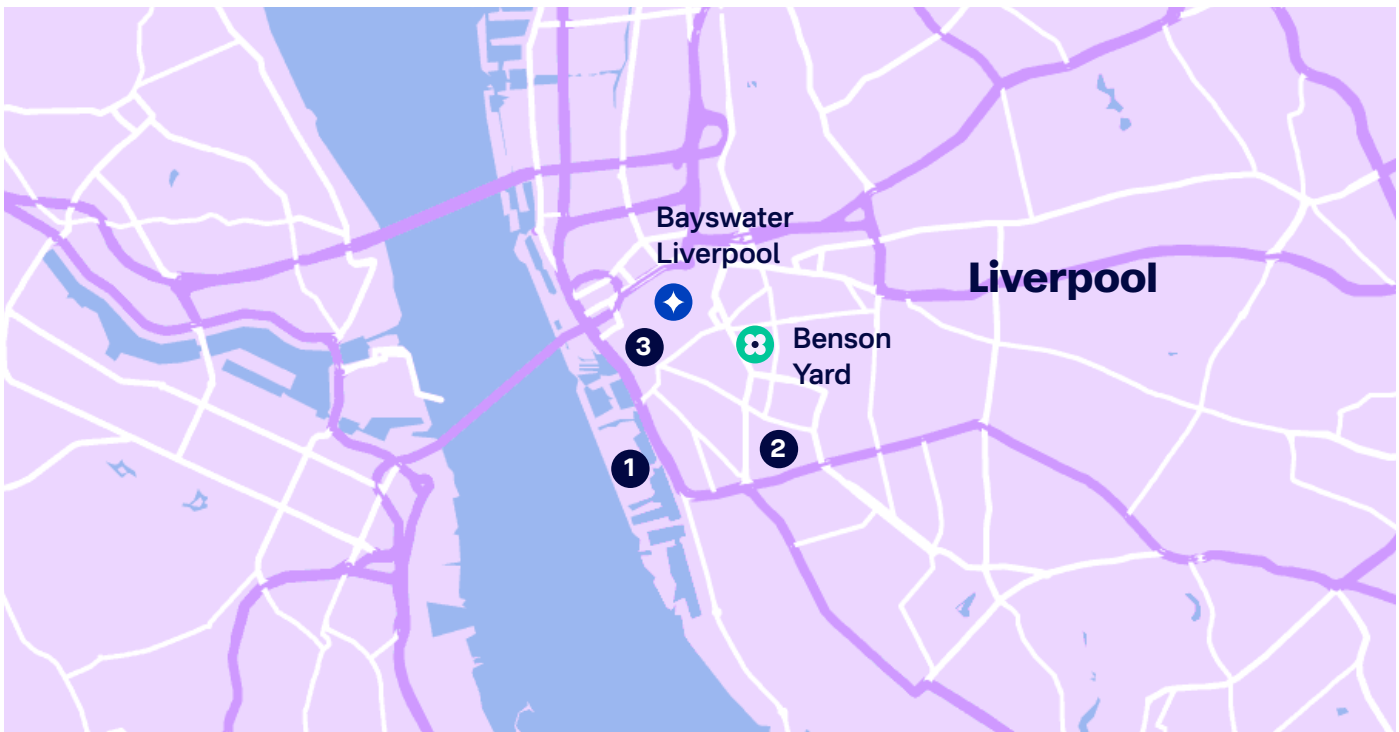

The area

Perfectly located in the heart of Liverpool's city centre, in close proximity to it's array of amenities, including shops, restaurants and bars. Liverpool Lime Street Train Station and City Centre Bus Stations are also just a short walk away!

Find out more at bayswater.ac/liverpool

Getting around

To the school

11 minutes walk.

From the airport by public transport

Liverpool John Lennon Airport is 40 mins by bus. Buses run every 15 minutes 24/7.

Bayswater airport transfer available on booking.

Liverpool travel information

Journey planners, travel pass information can be found at merseytravel.gov.uk

Travel times:

📍 Bayswater Liverpool	11 mins	🚶
① The Waterfront	20 mins	🚶
② The Georgian Quarter	14 mins	🚶
③ Liverpool One	6 mins	🚶