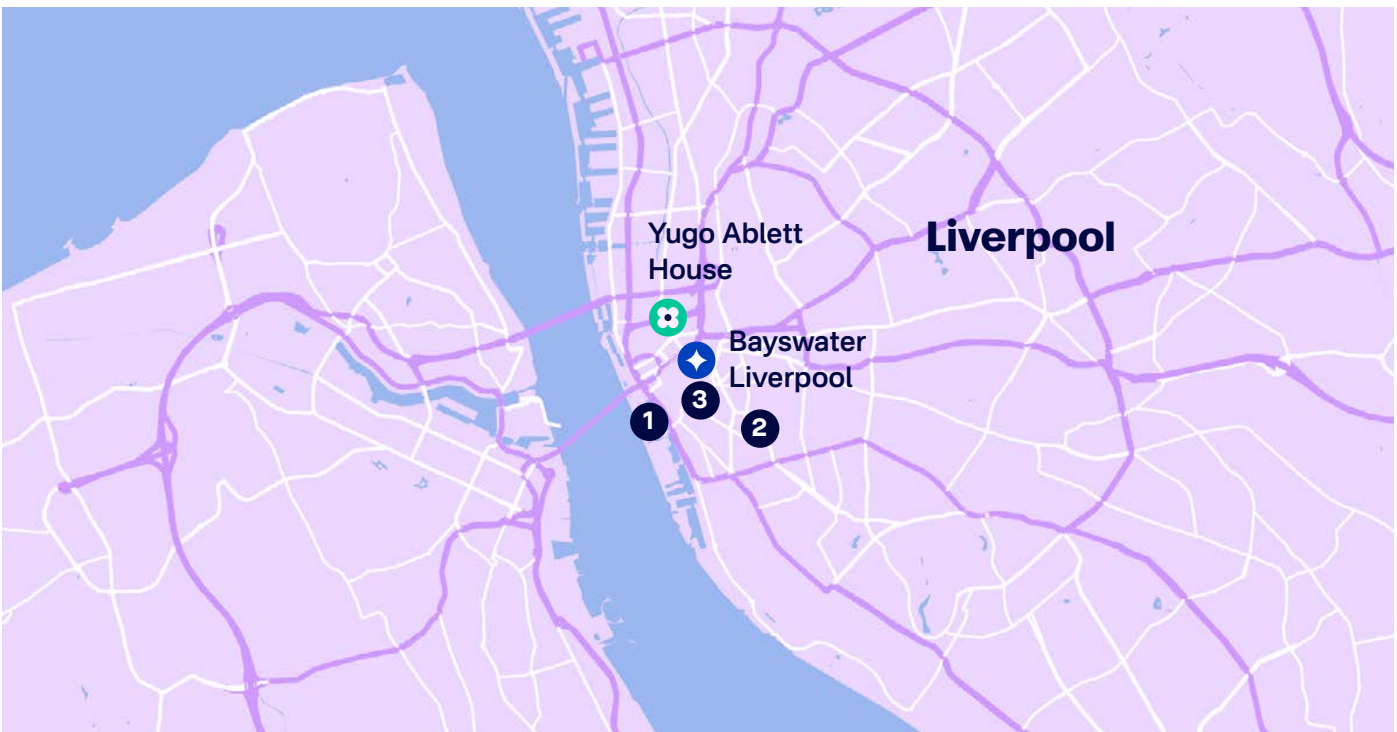

Getting around

To the school

10 minutes walk.

From the airport by public transport

Liverpool John Lennon Airport:
45 minutes by bus and then train
Manchester Airport: 1 hour 45 minutes by train.

Liverpool travel information

Journey planners, travel pass information can be found at merseytravel.gov.uk

Travel times:

📍 Bayswater Liverpool	10 mins	🚶
1 The Waterfront	14 mins	🚶
2 The Georgian Quarter	30 mins	🚶
3 Liverpool One	10 mins	🚶

bayswater.ac/liverpool

E-mail us
bookings@bayswater.ac
Telephone
+44 (0)20 7221 7259
Address
2 Great Crosshall Street, L3 2AF, Liverpool

Agent Enquiries
Our Agents are appointed experts in your country and can give you specialist advice on our courses, as well as any visa requirements. Contact us for an Agent in your area.
For agent sales enquiries please contact us at sales@bayswater.ac

LanguageCourse^{net} Book at worldwide lowest price at:
<https://www.languagecourse.net/school-bayswater-liverpool.php3>

- 🇺🇸 +1 646 503 18 10
- 🇬🇧 +44 330 124 03 17
- 🇪🇸 +34 93 220 38 75
- 🇫🇷 +33 1-78416974
- 🇨🇦 +41 225 180 700
- 🇩🇪 +49 221 162 56897
- 🇮🇹 +43 720116182
- 🇮🇪 +31 858880253
- 🇮🇪 +7 4995000466
- 🇩🇪 +46 844 68 36 76
- 🇩🇪 +47 219 30 570
- 🇩🇪 +45 898 83 996
- 🇮🇹 +39 02-94751194
- 🇮🇪 +48 223 988 072
- 🇮🇪 +81 345 895 399
- 🇩🇪 +55 213 958 08 76
- 🇮🇪 +86 19816218990