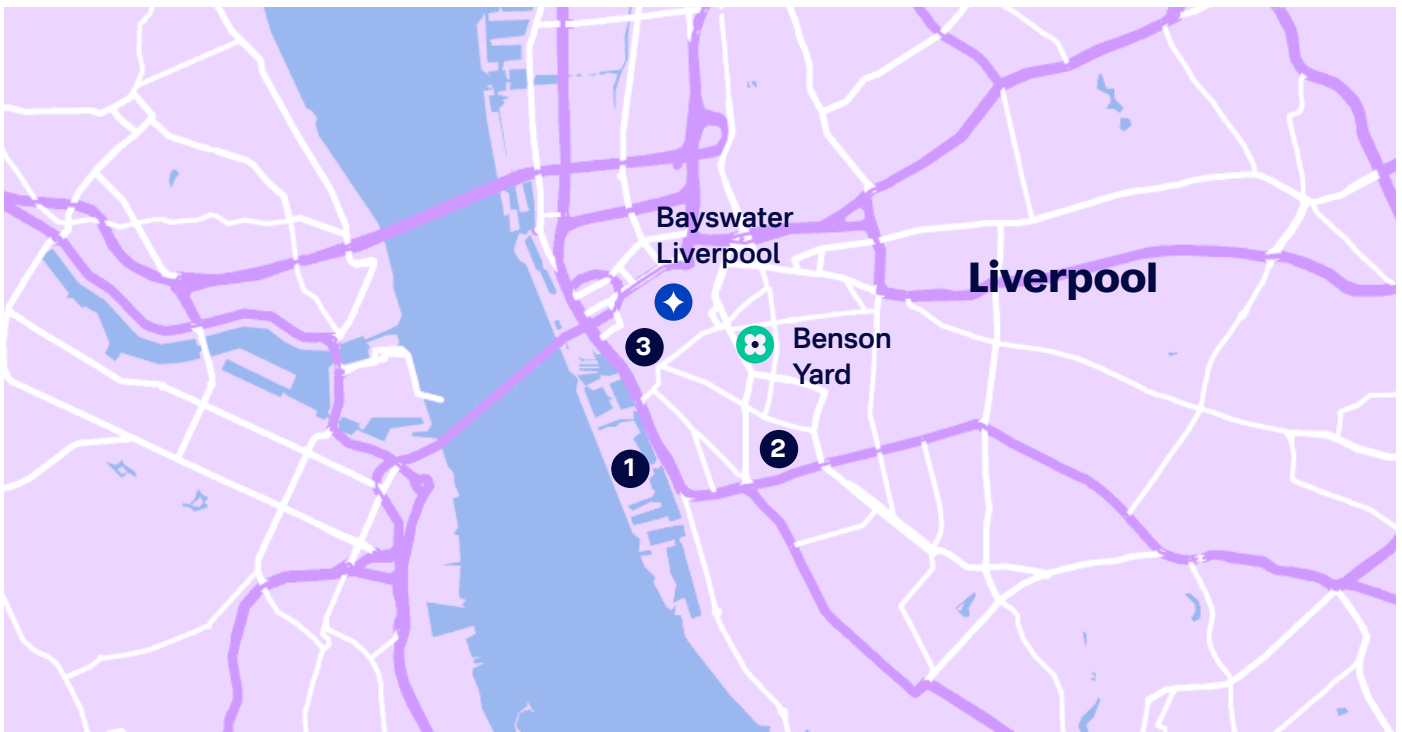

The area

Perfectly located in the heart of Liverpool's city centre, in close proximity to it's array of amenities, including shops, restaurants and bars. Liverpool Lime Street Train Station and City Centre Bus Stations are also just a short walk away!

Getting around

To the school

11 minutes walk.

From the airport by public transport

Liverpool John Lennon Airport is 40 mins by bus. Buses run every 15 minutes 24/7.

Bayswater airport transfer available on booking.

Liverpool travel information

Journey planners, travel pass information can be found at merseytravel.gov.uk

Travel times:

📍 Bayswater Liverpool	11 mins	🚶
① The Waterfront	20 mins	🚶
② The Georgian Quarter	14 mins	🚶
③ Liverpool One	6 mins	🚶