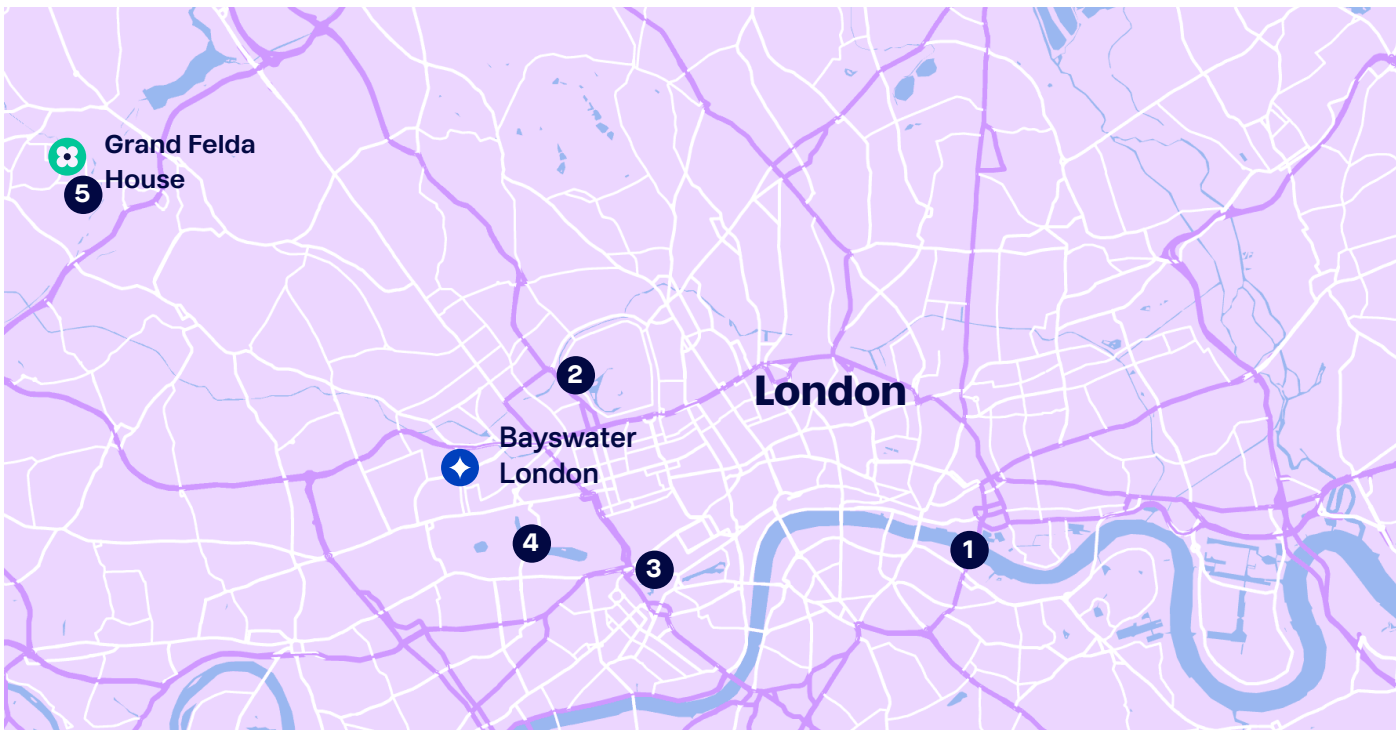

Getting around

To the school

Public Transport, various routes by tube or bus.
40-60 minutes depending on journey

Travel cards

Zone 4
Monthly or weekly travel cards for Zone 1 to 4

From the airport by public transport

LHR 70 mins
LGW 80 mins
LTN 70 mins
STN 100 mins

Other Travel Information

Uber, Taxi and regular buses available

Travel times:

◆ Bayswater London	40 min	⇌
① Tower Bridge	45 mins	⇌
② The Regent's Park	28 mins	⇌
③ Buckingham Palace	43 mins	⇌
④ Hyde Park	40 mins	⇌
⑤ Wembley Stadium	12 mins	🚶

bayswater.ac/london

E-mail us
bookings@bayswater.ac
Telephone
+44 (0) 20 7221 7259
Address
Empire Way, Wembley HA9 0EF

Agent Enquiries
Our Agents are appointed experts in your country and can give you specialist advice on our courses, as well as any visa requirements. Contact us for an Agent in your area.
For agent sales enquiries please contact us at
sales@bayswater.ac

LanguageCourse^{net} Book at worldwide lowest price at:
<https://www.languagecourse.net/school-bayswater-london.php3>

+1 646 503 18 10
 +31 858880253

+44 330 124 03 17
 +7 4995000466

+34 93 220 38 75
 +46 844 68 36 76
 +81 345 895 399

+33 1-78416974
 +47 219 30 570
 +55 213 958 08 76

+41 225 180 700
 +45 898 83 996
 +86 19816218990

+49 221 162 56897
 +39 02-94751194

+43 720116182
 +48 223 988 072