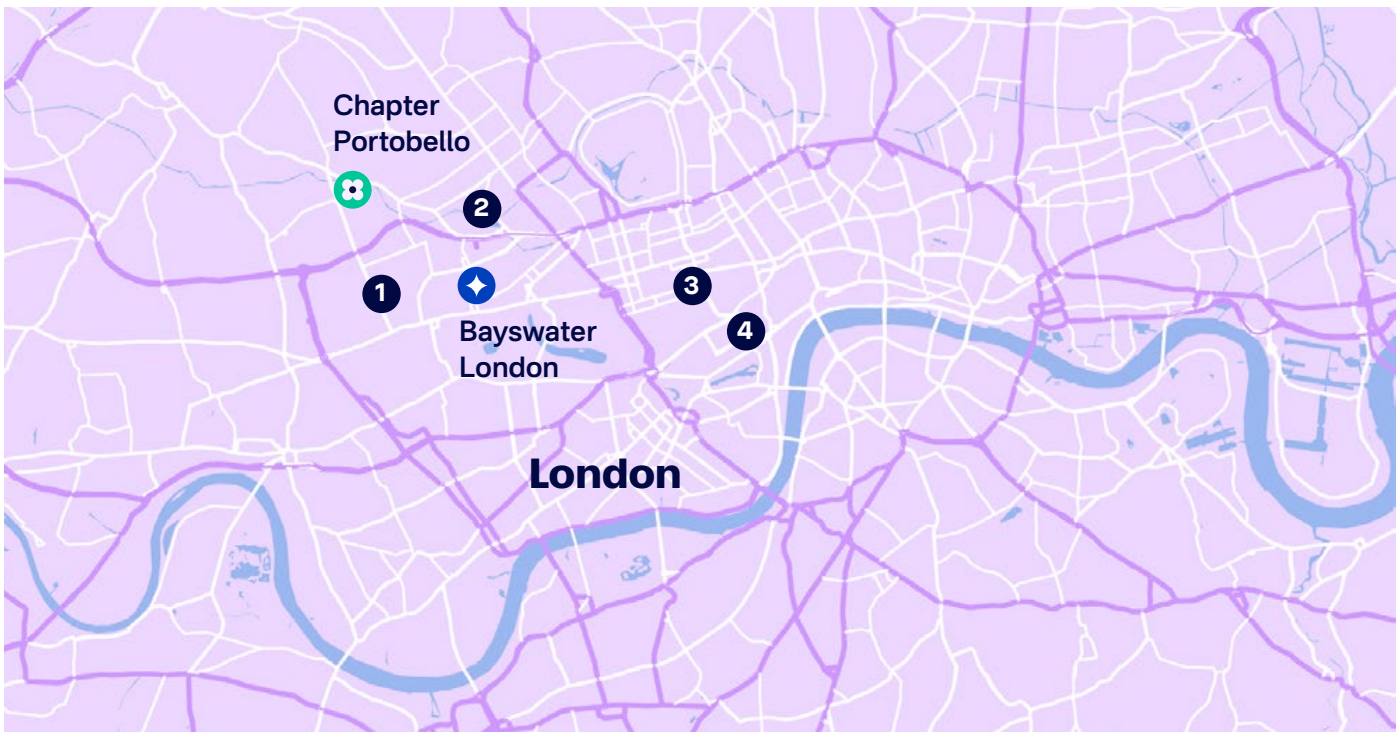

Getting around

To the school

Take the bus No. 23 directly outside the residence for 20 minutes or walk for 30 minutes through the leafy neighbourhood. The nearest stations are Westbourne Park or Ladbrooke Grove with excellent connections to Central London stations.

Travel cards

Monthly or weekly travel cards for Zone 1&2 are available in all tube stations.

From the airport by public transport

You can travel by public transport to Westbourne Park or Ladbrooke Grove. Journey details can be found on the Transport for London website below.

Bayswater airport transfer available on booking.

London travel information:

Journey planners, travel pass information can be found at tfl.gov.uk/plan-a-journey/

Travel times:

- Bayswater London 35 mins ⇌
- 1 Notting Hill & Portobello Mkt. 20 mins 🚶
- 2 Little Venice 20 mins 🚌
- 3 Oxford Street 30 mins ⇌
- 4 Piccadilly Circus 35 mins ⇌

bayswater.ac/london

E-mail us
bookings@bayswater.ac
Telephone
+44 (0)20 7221 7259
Address
1 Alderson St, London W10 5JY

Agent Enquiries
Our Agents are appointed experts in your country and can give you specialist advice on our courses, as well as any visa requirements. Contact us for an Agent in your area.
For agent sales enquiries please contact us at sales@bayswater.ac

LanguageCourse.net Book at worldwide lowest price at:
<https://www.languagecourse.net/school-bayswater-london.php3>

- 🇺🇸 +1 646 503 18 10
- 🇬🇧 +44 330 124 03 17
- 🇪🇸 +34 93 220 38 75
- 🇫🇷 +33 1-78416974
- 🇨🇦 +41 225 180 700
- 🇩🇪 +49 221 162 56897
- 🇮🇹 +43 720116182
- 🇩🇪 +31 858880253
- 🇮🇹 +7 4995000466
- 🇯🇵 +46 844 68 36 76
- 🇩🇪 +47 219 30 570
- 🇨🇦 +45 898 83 996
- 🇮🇹 +39 02-94751194
- 🇮🇹 +48 223 988 072
- 🇮🇹 +81 345 895 399
- 🇩🇪 +55 213 958 08 76
- 🇨🇦 +86 19816218990