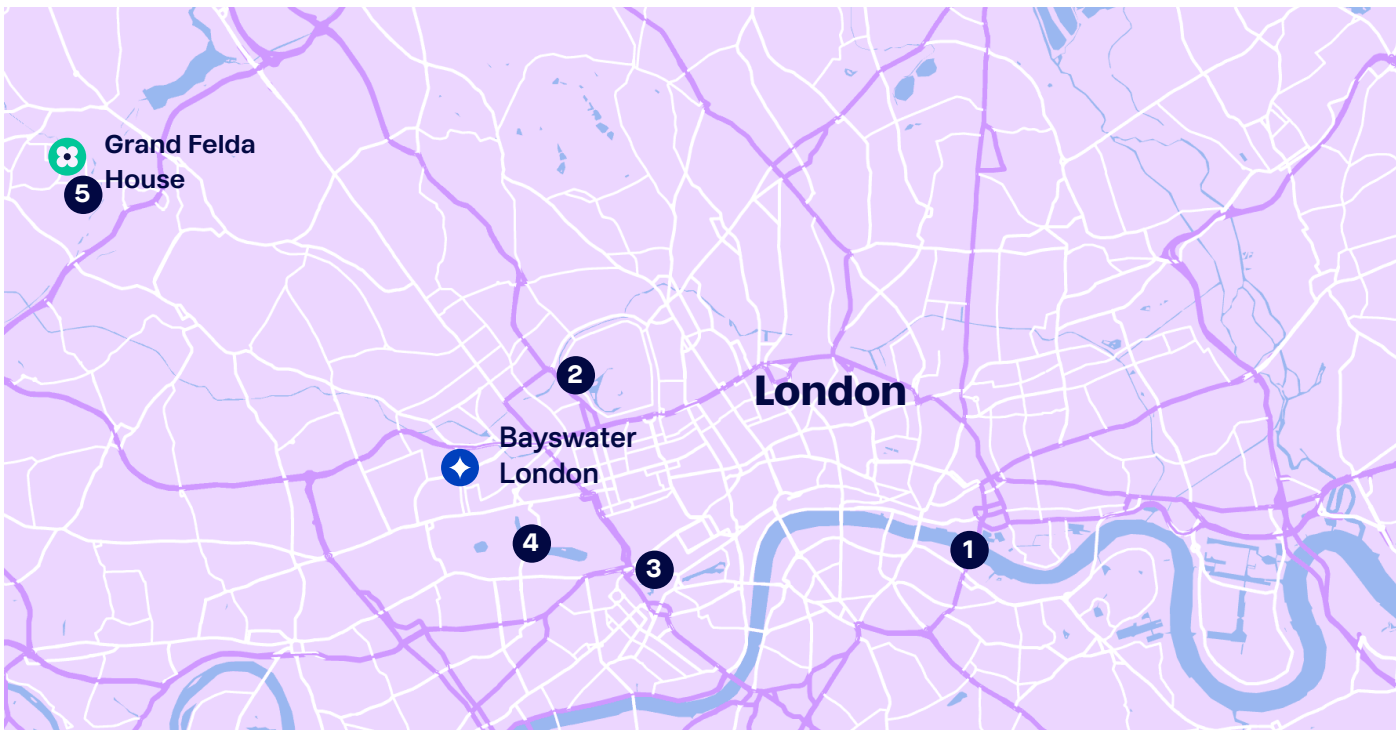

Grand Felda House

London

© Britannia Student Services

The area

Grand Felda House is in a prime location with Wembley Park underground station just a five minute walk away. There are quick and easy connections to Central London and the world famous Wembley Stadium is a short ten minute walk away.

Find out more at bayswater.ac/london

Getting around

To the school

Public Transport, various routes by tube or bus.
40-60 minutes depending on journey

Travel cards

Zone 4
Monthly or weekly travel cards for Zone 1 to 4

From the airport by public transport

LHR 70 mins
LGW 80 mins
LTN 70 mins
STN 100 mins

Other Travel Information

Uber, Taxi and regular buses available

Travel times:

◆ Bayswater London	40 min	⇌
① Tower Bridge	45 mins	⇌
② The Regent's Park	28 mins	⇌
③ Buckingham Palace	43 mins	⇌
④ Hyde Park	40 mins	⇌
⑤ Wembley Stadium	12 mins	🚶