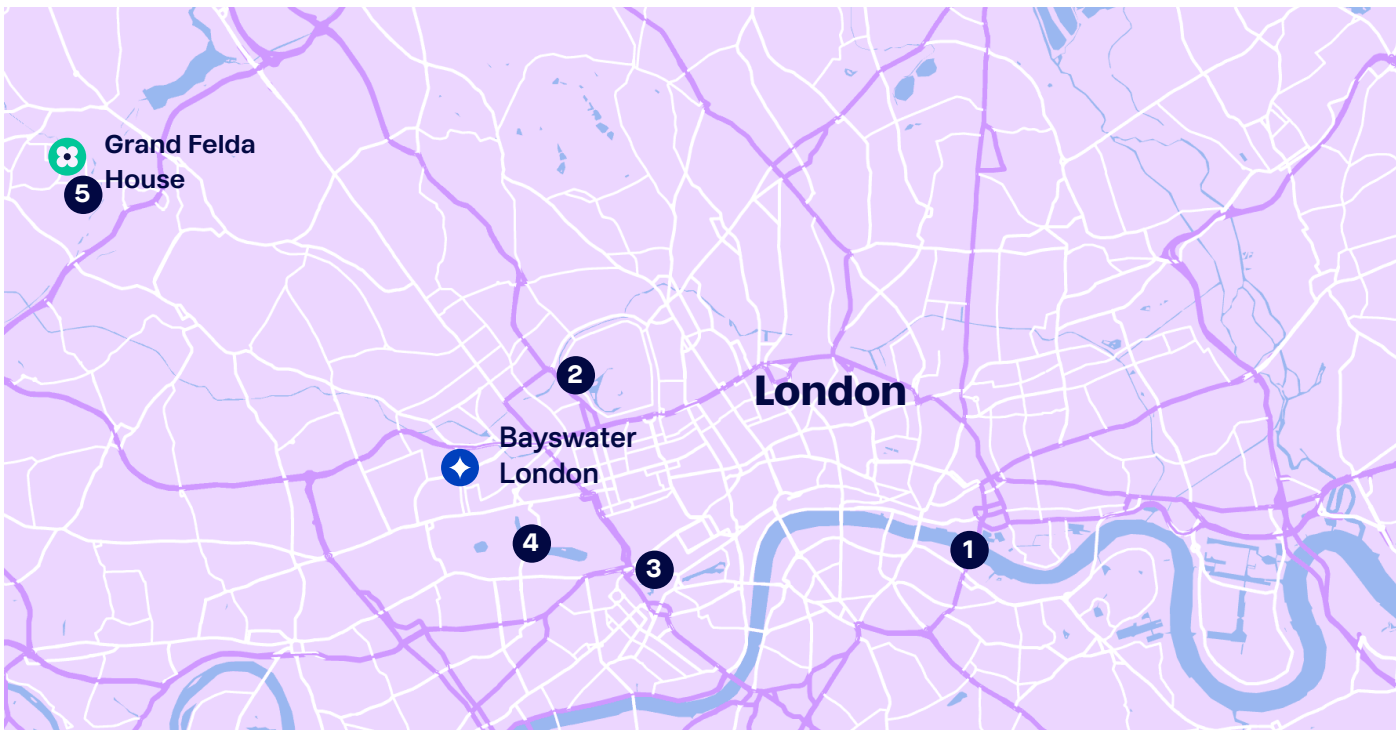

Grand Felda House

London

© Britannia Student Services

The area

Grand Felda House is in a prime location with Wembley Park underground station just a five minute walk away. There are quick and easy connections to Central London and the world famous Wembley Stadium is a short ten minute walk away.

Find out more at bayswater.ac/london

Getting around

To the school

Public Transport, various routes by tube or bus.
40-60 minutes depending on journey

Travel cards

Zone 4

Monthly or weekly travel cards for Zone 1 to 4

From the airport by public transport

LHR 70 mins

LGW 80 mins

LTN 70 mins

STN 100 mins

Other Travel Information

Uber, Taxi and regular buses available

Travel times:

◆ Bayswater London	40 min	⇌
① Tower Bridge	45 mins	⇌
② The Regent's Park	28 mins	⇌
③ Buckingham Palace	43 mins	⇌
④ Hyde Park	40 mins	⇌
⑤ Wembley Stadium	12 mins	🚶

© Britannia Student Services

© Britannia Student Services