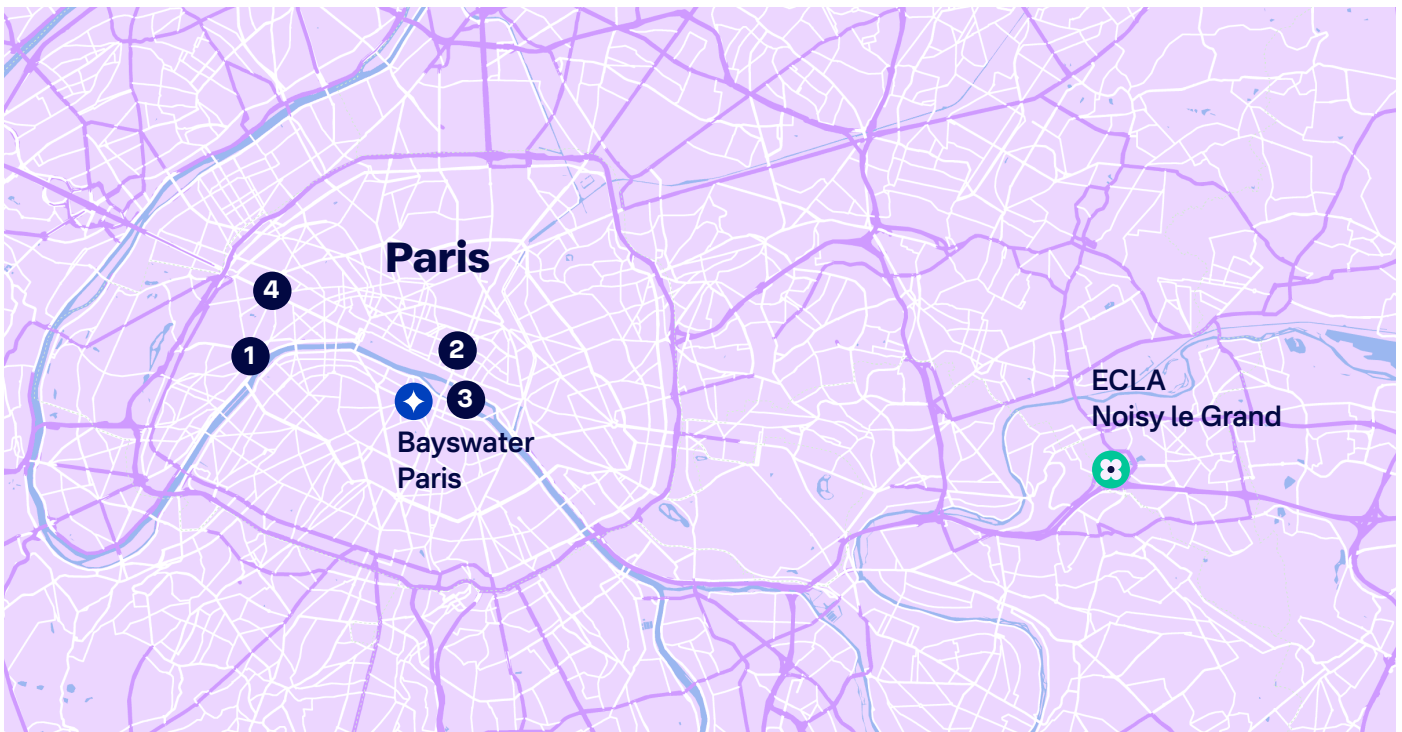

Getting around

To the school

45 to 55 min by public transport. Two ways to reach Bayswater Paris take the RER Line A and then either walk from Chatelet or take Metro line 4 to Odeon.

Travel cards

Pass Navigo: monthly or weekly travel card (Paris and suburbs).

From the airport by public transport

The residence is 1h travel time from Roissy Charles De Gaulle.

Other Travel Information

Disneyland Paris is just 25 minutes away on the RER A line.

Travel times:

✦ Bayswater Paris	45 min	
1 Eiffel Tower	58 mins	
2 Louvre Museum	40 mins	
3 Notre-Dame Cathedral	44 mins	
4 Arc de Triomphe	37 mins	

bayswater.ac/paris

E-mail us
bookings@bayswater.ac
Telephone
+33 (0) 140 46 72 00
Address
5 rue du Centre 93160 Noisy le Grand

Agent Enquiries
Our Agents are appointed experts in your country and can give you specialist advice on our courses, as well as any visa requirements. Contact us for an Agent in your area.
For agent sales enquiries please contact us at
sales@bayswater.ac

LanguageCourse^{net} Book at worldwide lowest price at:
<https://www.languagecourse.net/school-bayswater-paris.php3>