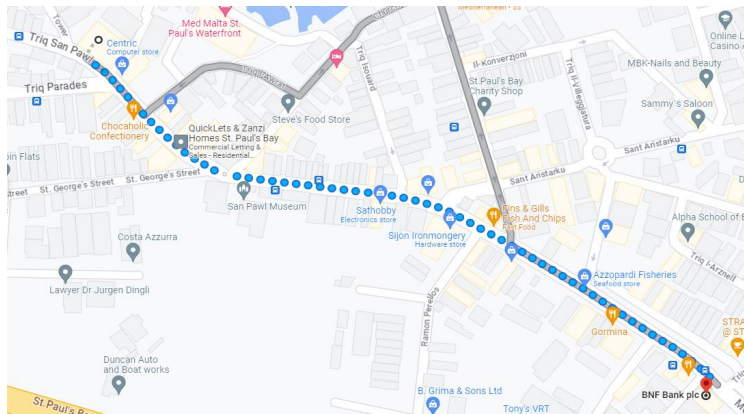

Young Adult Program

Week 2 From Date to Date	
Tuesday	<p>Valletta by Night</p> <p>Visit the capital city of Malta by night</p> <p>Pick up: 18:30 BNF bank, St. Paul's Bay Return: 22:00</p>
Wednesday	<p>3 cities & Temple Tour</p> <p>A tour of famous 3 cities and Tarxien temple</p> <p>Pick up: 14:30 BNF bank, St. Paul's Bay Return: 18:30</p>
Friday	<p>Mdina by Night</p> <p>Visit the silent city by night</p> <p>Pick up: 19:30 BNF bank, St. Paul's Bay Return: 22:30</p>
Saturday	<p>Marsaxlokk, Blue Grotto, Mosta & more</p> <p>Picturesque fishing village and beautiful Blue Grotto.</p> <p>Pick up: 10:00 BNF bank, St. Paul's Bay Return: 17:00</p>