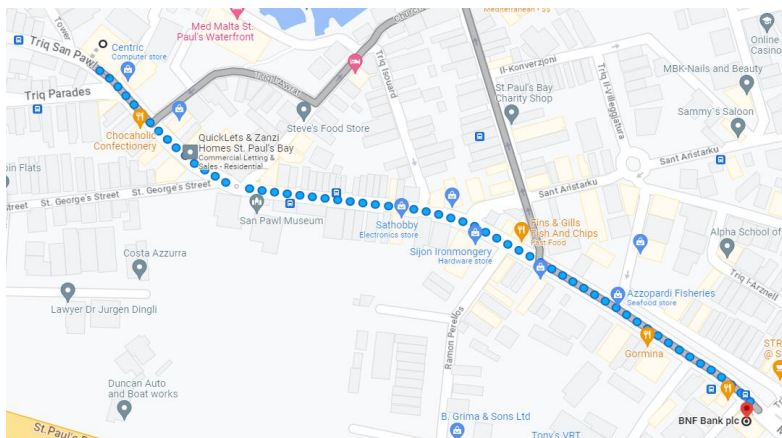

Young Adult Program

Week 1 : From Date To Date	
Tuesday	<p>Night Swim At Paradise Bay</p> <p>Swim under the stars!</p> <p>Pick up: 19:00 BNF bank, St. Paul's Bay Return: 23:00</p>
Wednesday	<p>Splash and Fun Water Park</p> <p>Enjoy the attraction water park!</p> <p>Pick up: 14:30 BNF bank, St. Paul's Bay Return: 18:30</p>
Friday	<p>Mdina Insta Treasure Hunt</p> <p>Visit the old capital in the funniest way!</p> <p>Pick up: 14:30 BNF bank, St. Paul's Bay Return: 18:30</p>
Saturday	<p>Comino Blue Lagoon Cruise</p> <p>Enjoy the crystal water in Comino!</p> <p>Pick up: 10:45 BNF bank, St. Paul's Bay Return: 19:00</p>