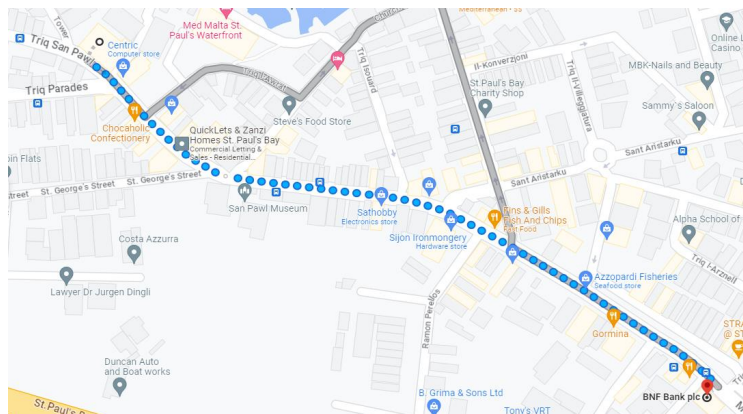

Young Adult Program

Week 1 : From Date To Date	
Tuesday	<p>Night Swim At Paradise Bay</p> <p>Swim under the stars!</p> <p>Pick up: 19:00 BNF bank, St. Paul's Bay Return: 23:00</p>
Wednesday	<p>Splash and Fun Water Park</p> <p>Enjoy the attraction water park!</p> <p>Pick up: 14:30 BNF bank, St. Paul's Bay Return: 18:30</p>
Friday	<p>Mdina Insta Treasure Hunt</p> <p>Visit the old capital in the funniest way!</p> <p>Pick up: 14:30 BNF bank, St. Paul's Bay Return: 18:30</p>
Saturday	<p>Comino Blue Lagoon Cruise</p> <p>Enjoy the crystal water in Comino!</p> <p>Pick up: 10:45 BNF bank, St. Paul's Bay Return: 19:00</p>

Young Adult Program

Week 2 From Date to Date	
Tuesday	<p>Valletta by Night</p> <p>Visit the capital city of Malta by night</p> <p>Pick up: 18:30 BNF bank, St. Paul's Bay Return: 22:00</p>
Wednesday	<p>3 cities & Temple Tour</p> <p>A tour of famous 3 cities and Tarxien temple</p> <p>Pick up: 14:30 BNF bank, St. Paul's Bay Return: 18:30</p>
Friday	<p>Mdina by Night</p> <p>Visit the silent city by night</p> <p>Pick up: 19:30 BNF bank, St. Paul's Bay Return: 22:30</p>
Saturday	<p>Marsaxlokk, Blue Grotto, Mosta & more</p> <p>Picturesque fishing village and beautiful Blue Grotto.</p> <p>Pick up: 10:00 BNF bank, St. Paul's Bay Return: 17:00</p>