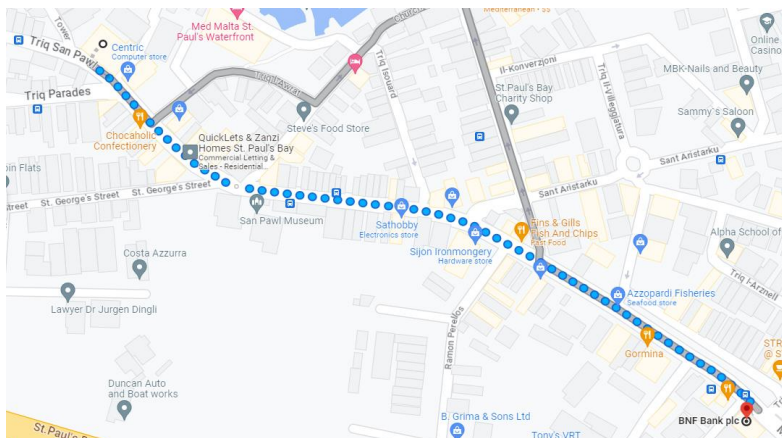

Young Adult Program

Week 1 : From Date To Date	
Tuesday	<p>Night Swim At Paradise Bay</p> <p>Swim under the stars!</p> <p>Pick up: 19:00 BNF bank, St. Paul's Bay Return: 23:00</p>
Wednesday	<p>Splash and Fun Water Park</p> <p>Enjoy the attraction water park!</p> <p>Pick up: 14:30 BNF bank, St. Paul's Bay Return: 18:30</p>
Friday	<p>Mdina Insta Treasure Hunt</p> <p>Visit the old capital in the funniest way!</p> <p>Pick up: 14:30 BNF bank, St. Paul's Bay Return: 18:30</p>
Saturday	<p>Comino Blue Lagoon Cruise</p> <p>Enjoy the crystal water in Comino!</p> <p>Pick up: 10:45 BNF bank, St. Paul's Bay Return: 19:00</p>

Young Adult Program

Week 2 From Date to Date	
Tuesday	<p>Valletta by Night</p> <p>Visit the capital city of Malta by night</p> <p>Pick up: 18:30 BNF bank, St. Paul's Bay Return: 22:00</p>
Wednesday	<p>3 cities & Temple Tour</p> <p>A tour of famous 3 cities and Tarxien temple</p> <p>Pick up: 14:30 BNF bank, St. Paul's Bay Return: 18:30</p>
Friday	<p>Mdina by Night</p> <p>Visit the silent city by night</p> <p>Pick up: 19:30 BNF bank, St. Paul's Bay Return: 22:30</p>
Saturday	<p>Marsaxlokk, Blue Grotto, Mosta & more</p> <p>Picturesque fishing village and beautiful Blue Grotto.</p> <p>Pick up: 10:00 BNF bank, St. Paul's Bay Return: 17:00</p>