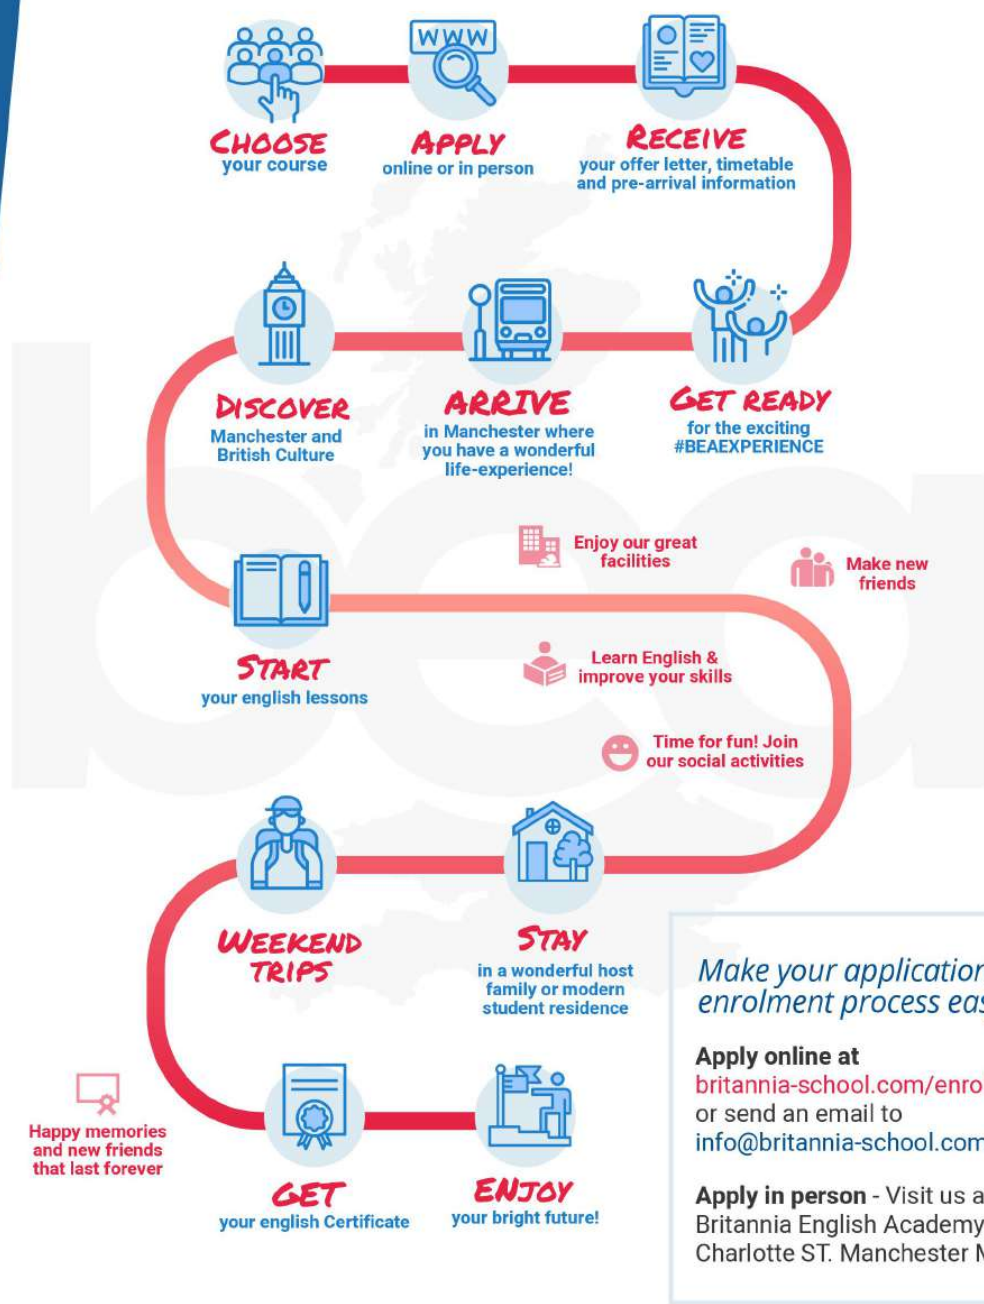

WHAT IS THE #BEAEXPERIENCE?

⊕ Book your course by **Bank transfer / Debit card** (over the phone/at school) - **In cash** (at school) **Online** (Flywire, Transferwise). **After booking you will receive your confirmation letter**