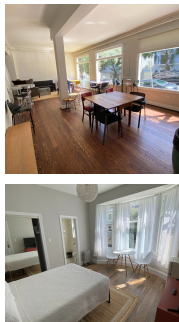

## MONROE RESIDENCE CLUB

1870 Sacramento Street, San Francisco, Ca 94109  
 Distance from CLA: 25 minutes walking

	Private Bathroom	Shared Bathroom	Hall Bathroom
Private Studio	\$595	\$555	\$515
Shared Studio	\$360	\$325	\$300