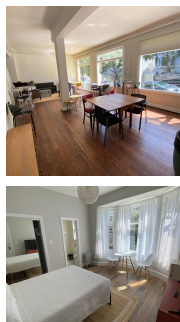

## MONROE RESIDENCE CLUB

1870 Sacramento Street, San Francisco, Ca 94109  
 Distance from CLA: 25 minutes walking

	Private Bathroom	Shared Bathroom	Hall Bathroom
Private Studio	\$595	\$555	\$515
Shared Studio	\$360	\$325	\$300