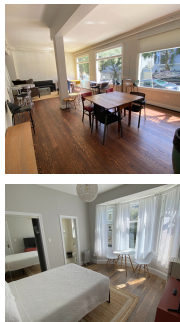

MONROE RESIDENCE CLUB

1870 Sacramento Street, San Francisco, Ca 94109
Distance from CLA: 25 minutes walking

	Private Bathroom	Shared Bathroom	Hall Bathroom
Private Studio	$595	$555	$515
Shared Studio	$360	$325	$300

STUDENT RESIDENCES GENERAL INFORMATION:

- For shared studios: Minimum of 02 weeks booking. Bedrooms are non-mixed gender and have a capacity of 3 people per unit.
- Studios with a Hall Bathroom: two bathrooms available on each floor with the other guests that have the same accommodation option.
- Work and Entertainment: shared computer, Wi-Fi/internet;
- Fully furnished space: kitchen, working space, lounge area. All utilities included: electricity, water, trash, and gas.
- Options are subject to availability.
- Deposit (when applicable) fee must be paid before student arrival.

The content and prices in this document are subject to change.

www.cla.edu | info@cla.edu