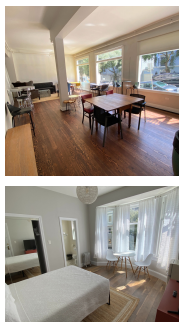

MONROE RESIDENCE CLUB

1870 Sacramento Street, San Francisco, Ca 94109
Distance from CLA: 25 minutes walking

	Private Bathroom	Shared Bathroom	Hall Bathroom
Private Studio	$595	$555	$515
Shared Studio	$360	$325	$300

STUDENT RESIDENCES GENERAL INFORMATION:

- For shared studios: Minimum of 02 weeks booking. Bedrooms are non-mixed gender and have a capacity of 3 people per unit.
- Studios with a Hall Bathroom: two bathrooms available on each floor with the other guests that have the same accommodation option.
- Work and Entertainment: shared computer, Wi-Fi/internet;
- Fully furnished space: kitchen, working space, lounge area. All utilities included: electricity, water, trash, and gas.
- Options are subject to availability.
- Deposit (when applicable) fee must be paid before student arrival.

The content and prices in this document are subject to change.

www.cla.edu | info@cla.edu

Book at worldwide lowest price at:
<https://www.languagecourse.net/school-california-language-academy-san-diego.php3>

+1 646 503 18 10
+31 858880253

+44 330 124 03 17
+7 4995000466

+34 93 220 38 75
+46 844 68 36 76
+81 345 895 399

+33 1-78416974
+47 219 30 570
+55 213 958 08 76

+41 225 180 700
+45 898 83 996
+86 19816218990

+49 221 162 56897
+39 02-94751194

+43 720116182
+48 223 988 072