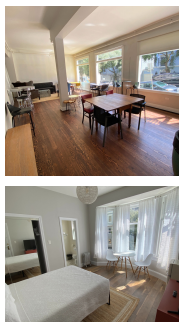

## MONROE RESIDENCE CLUB

1870 Sacramento Street, San Francisco, Ca 94109

Distance from CLA: 25 minutes walking

	Private Bathroom	Shared Bathroom	Hall Bathroom
Private Studio	\$595	\$555	\$515
Shared Studio	\$360	\$325	\$300