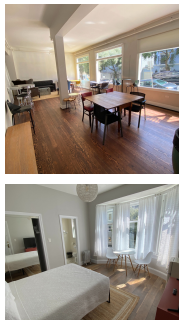

MONROE RESIDENCE CLUB

1870 Sacramento Street, San Francisco, Ca 94109
Distance from CLA: 25 minutes walking

	Private Bathroom	Shared Bathroom	Hall Bathroom
Private Studio	$595	$555	$515
Shared Studio	$360	$325	$300

STUDENT RESIDENCES GENERAL INFORMATION:

- For shared studios: Minimum of 02 weeks booking. Bedrooms are non-mixed gender and have a capacity of 3 people per unit.
- Studios with a Hall Bathroom: two bathrooms available on each floor with the other guests that have the same accommodation option.
- Work and Entertainment: shared computer, Wi-Fi/internet;
- Fully furnished space: kitchen, working space, lounge area. All utilities included: electricity, water, trash, and gas.
- Options are subject to availability.
- Deposit (when applicable) fee must be paid before student arrival.

The content and prices in this document are subject to change.

www.cla.edu | info@cla.edu