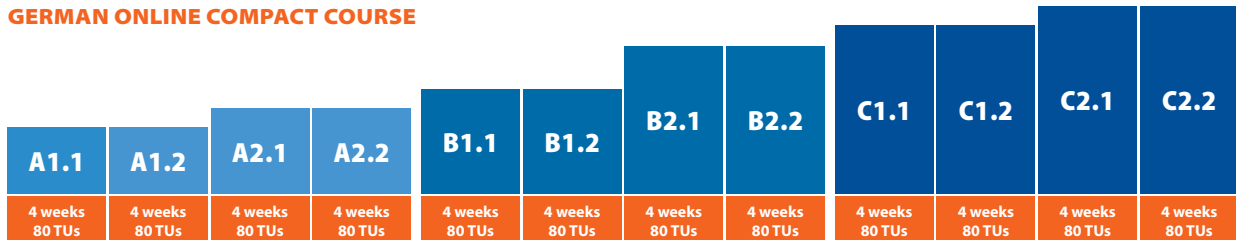

ACCOMMODATION AND ADDITIONAL SERVICES

ACCOMMODATION (PER WEEK)					
Host Family/Shared Apartment	BERLIN	COLOGNE	MARBURG	MUNICH	RADOLFZELL
Single room without board	225 €	215 €	190 €	225 €	165 €
Single room with breakfast	262 €	250 €	235 €	262 €	200 €
Single room with half board	315 €	300 €	–	315 €	250 €
From 12 weeks: Single room without board	185 €	180 €	150 €	–	–
Single room with breakfast	222 €	215 €	185 €	–	–
Single room half board	285 €	265 €	–	–	–
Residence (per week)					
Single room without board	300 €	–	–	350 €	155 €
Twin room without board	–	–	–	–	125 €
From 12 weeks: Single room without board	–	250 €	–	–	–
Apartment (per week)					
Single apartment without board	350 €	300 €	300 €	400 €	325 €
High season surcharge for all accommodation types (30.06.–31.08.2024) only for bookings with a duration off 1–11 weeks.					30 €

OUR COURSE SYSTEM FOR ONSITE COURSES

GERMAN INTENSIVE COURSE

OUR COURSE SYSTEM

GERMAN ONLINE COMPACT COURSE

ADDITIONAL LANGUAGE COURSE PROGRAMS FOR KIDS, TEENS & CLASSES & GROUPS

Carl Duisberg Centren is your reliable partner for language course programs and more in Germany. The comprehensive support provided by our experienced team makes it possible for children and young people between 11 and 17 years of age to take part in exciting holiday courses and school stays of a period of several months.