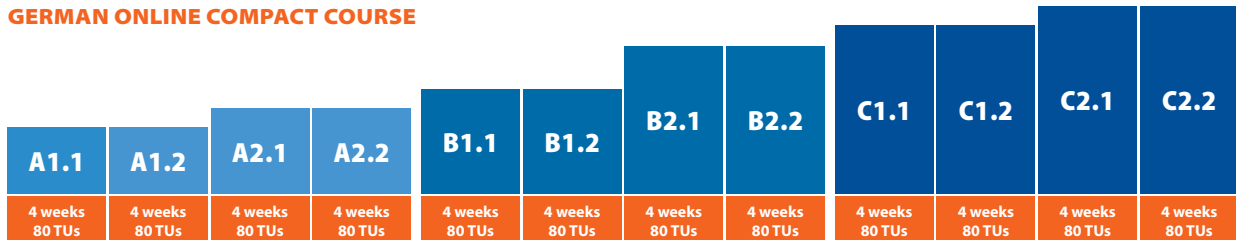

INSURANCE AND BLOCKED ACCOUNT SERVICE	
Upon request	

**ACCOMMODATION AND ADDITIONAL SERVICES**

ACCOMMODATION (PER WEEK)					
Host Family/Shared Apartment	BERLIN	COLOGNE	MARBURG	MUNICH	RADOLFZELL
Single room without board	225 €	215 €	190 €	225 €	165 €
Single room with breakfast	262 €	250 €	235 €	262 €	200 €
Single room with half board	315 €	300 €	–	315 €	250 €
From 12 weeks: Single room without board	185 €	180 €	150 €	–	–
Single room with breakfast	222 €	215 €	185 €	–	–
Single room half board	285 €	265 €	–	–	–
Residence (per week)					
Single room without board	300 €	–	–	350 €	155 €
Twin room without board	–	–	–	–	125 €
From 12 weeks: Single room without board	–	250 €	–	–	–
Apartment (per week)					
Single apartment without board	350 €	300 €	300 €	400 €	325 €
<b>High season surcharge</b> for all accommodation types (30.06.–31.08.2024) only for bookings with a duration off 1–11 weeks.					30 €

## ADDITIONAL LANGUAGE COURSE PROGRAMS FOR KIDS, TEENS & CLASSES & GROUPS

Carl Duisberg Centren is your reliable partner for language course programs and more in Germany. The comprehensive support provided by our experienced team makes it possible for children and young people between 11 and 17 years of age to take part in exciting holiday courses and school stays of a period of several months.