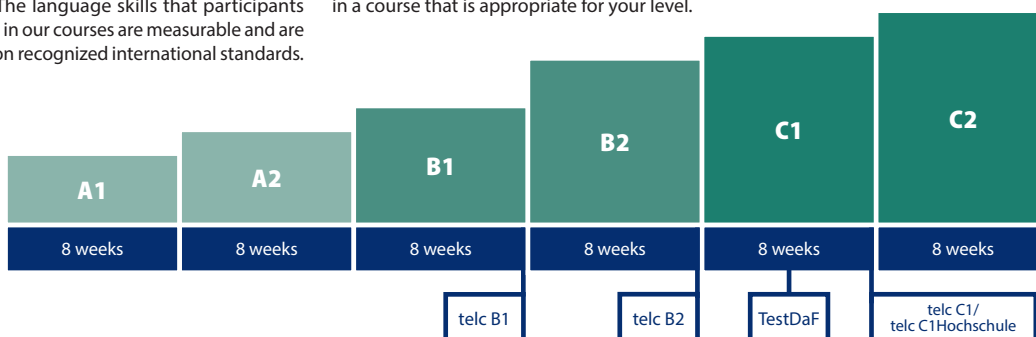

Learn German in Germany with Carl Duisberg Centren

Carl Duisberg Centren is your competent partner for high-quality training programs in Germany. Our intensive German language courses are very effective and targeted so that students achieve language learning goals in best time. Our experienced educational consultants and language trainers provide comprehensive, personalized support to create the ideal learning environment so that you can concentrate on achieving your learning goals and furthering your career development.

The course system at Carl Duisberg Centren is based on the Common European Framework of Reference for Languages (CEFR). Accurate placement of students according to their language level and regular monitoring of students' progress are standard features of our German courses. Consistent high quality, intensive training, and a systematic approach are the key factors for our students' success.

Your Benefits:

- German courses offered year-round for all levels

- 42 course start dates a year for beginners
- Courses for students with prior German language skills start every Monday
- No additional costs for registration, placement test, or course materials
- Multiple course locations and training programs can be combined

In addition to high-quality German courses, we also offer our participants internationally recognized examinations. Upon request we can arrange your stay in a carefully selected private accommodation (host family or shared apartment), at one