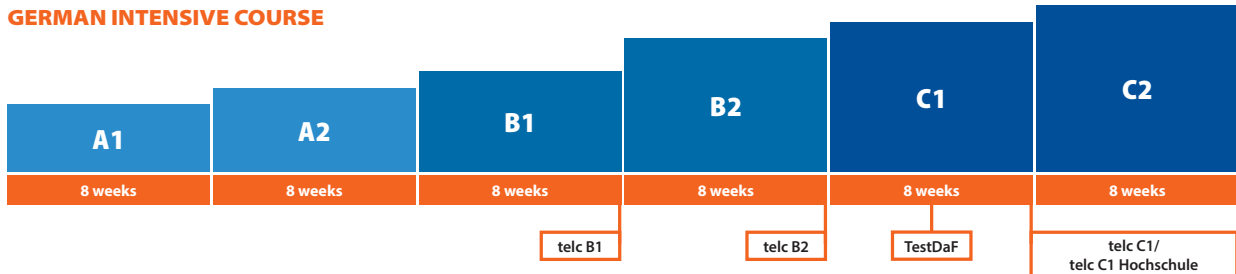

TRANSFERS & INSURANCE

AIRPORT TRANSFER		
Carl Duisberg Center	Airport	one way, per person
Berlin	all airports in Berlin	90 €
Cologne	Cologne/Bonn Duesseldorf	90 € 190 €
Marburg	Frankfurt am Main	220 €
Munich	Munich	150 €
Radolfzell	Zurich/Switzerland Friedrichshafen Stuttgart	180 € 170 € 320 €

INSURANCE AND BLOCKED ACCOUNT SERVICE	
Upon request	

ACCOMMODATION AND ADDITIONAL SERVICES

ACCOMMODATION (PER WEEK)					
Host Family/Shared Apartment	BERLIN	COLOGNE	MARBURG	MUNICH	RADOLFZELL
Single room without board	225 €	215 €	190 €	225 €	165 €
Single room with breakfast	262 €	250 €	235 €	262 €	200 €
Single room with half board	315 €	300 €	–	315 €	250 €
From 12 weeks: Single room without board	185 €	180 €	150 €	–	–
Single room with breakfast	222 €	215 €	185 €	–	–
Single room half board	285 €	265 €	–	–	–
Residence (per week)					
Single room without board	300 €	–	–	350 €	155 €
Twin room without board	–	–	–	–	125 €
From 12 weeks: Single room without board	–	250 €	–	–	–
Apartment (per week)					
Single apartment without board	350 €	300 €	300 €	400 €	325 €
High season surcharge for all accommodation types (30.06.–31.08.2024) only for bookings with a duration off 1–11 weeks.					30 €

OUR COURSE SYSTEM FOR ONSITE COURSES

GERMAN INTENSIVE COURSE