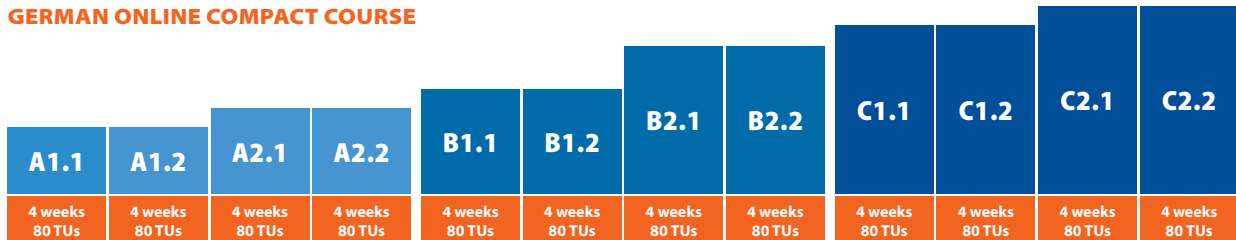

CLOSING DATES 2024	
<b>BERLIN</b>	01.01., 08.03., 29.03., 01.04., 01.05., 09.05., 20.05., 03.10., 23.12.24–03.01.25
<b>COLOGNE</b>	01.01., 12.02., 29.03., 01.04., 01.05., 09.05., 20.05., 30.05., 03.10., 23.12.24–03.01.25
<b>MARBURG</b>	01.01., 29.03., 01.04., 01.05., 09.05., 20.05., 30.05., 03.10., 23.12.24–03.01.25
<b>MUNICH</b>	01.01., 29.03., 01.04., 01.05., 09.05., 20.05., 30.05., 15.08., 03.10., 01.11., 23.12.24–03.01.25
<b>RADOLFZELL</b>	01.01., 29.03., 01.04., 01.05., 09.05., 20.05., 30.05., 03.10., 01.11., 23.12.24–03.01.25

INSURANCE AND BLOCKED ACCOUNT SERVICE	
Upon request	

**ACCOMMODATION AND ADDITIONAL SERVICES**

ACCOMMODATION (PER WEEK)					
Host Family/Shared Apartment	BERLIN	COLOGNE	MARBURG	MUNICH	RADOLFZELL
Single room without board	225 €	215 €	190 €	225 €	165 €
Single room with breakfast	262 €	250 €	235 €	262 €	200 €
Single room with half board	315 €	300 €	–	315 €	250 €
From 12 weeks: Single room without board	185 €	180 €	150 €	–	–
Single room with breakfast	222 €	215 €	185 €	–	–
Single room half board	285 €	265 €	–	–	–
Residence (per week)					
Single room without board	300 €	–	–	350 €	155 €
Twin room without board	–	–	–	–	125 €
From 12 weeks: Single room without board	–	250 €	–	–	–
Apartment (per week)					
Single apartment without board	350 €	300 €	300 €	400 €	325 €
<b>High season surcharge</b> for all accommodation types (30.06.–31.08.2024) only for bookings with a duration off 1–11 weeks.					30 €

## ADDITIONAL LANGUAGE COURSE PROGRAMS FOR KIDS, TEENS & CLASSES & GROUPS

Carl Duisberg Centren is your reliable partner for language course programs and more in Germany. The comprehensive support provided by our experienced team makes it possible for children and young people between 11 and 17 years of age to take part in exciting holiday courses and school stays of a period of several months.