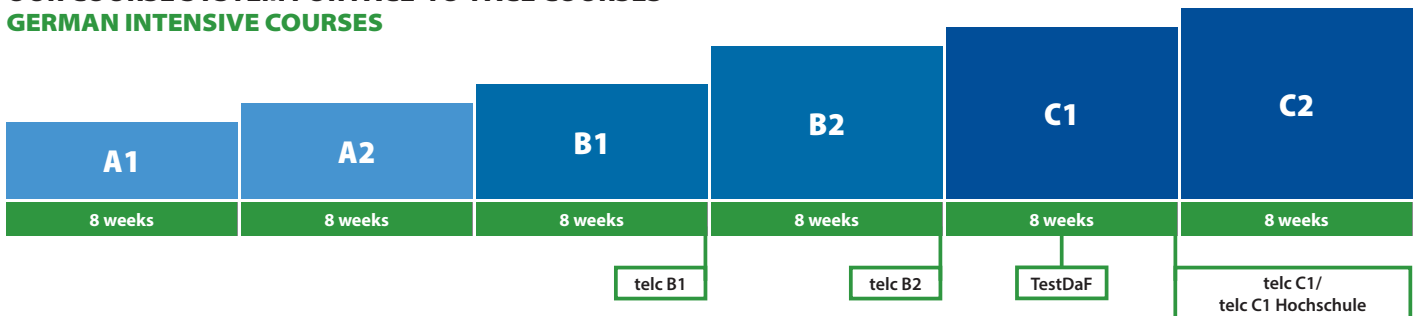

COLOGNE (per week)	
Host Family/Shared Apartment	
Single room without board	215 €
Single room with breakfast	250 €
Single room with half board	300 €
From 12 weeks: Single room without board	180 €
From 12 weeks: Single room with breakfast	215 €
From 12 weeks: Single room with half board	265 €
Residence Single room without board, minimum booking 12 weeks	250 €
Single Apartment without board	350 €

MARBURG (per week)	
Host Family	
Single room without board	190 €
Single room with breakfast	235 €
From 12 weeks: Single room without board	150 €
From 12 weeks: Single room with breakfast	195 €
Shared Apartment	
Single room without board	190 €
From 12 weeks: Single room without board	150 €
Single Apartment without board	300 €

MUNICH (per week)	
Host Family	
Single room without board	250 €
Single room with breakfast	275 €
Single room with half board	335 €
Residence Single room with half board in August without board	350 €
Shared Apartment Single room without board	320 €
Single Apartment without board	400 €
Twin Apartment without board	250 €
Only the entire apartment can be booked, price per person	

RADOLFZELL (per week)	
Host Family	
Single room without board	165 €
Single room with breakfast	200 €
Single room with half board	250 €
Residence	
Single room without board	155 €
Twin room without board	125 €
Single Apartment without board	325 €

OUR COURSE SYSTEM FOR FACE-TO-FACE COURSES GERMAN INTENSIVE COURSES