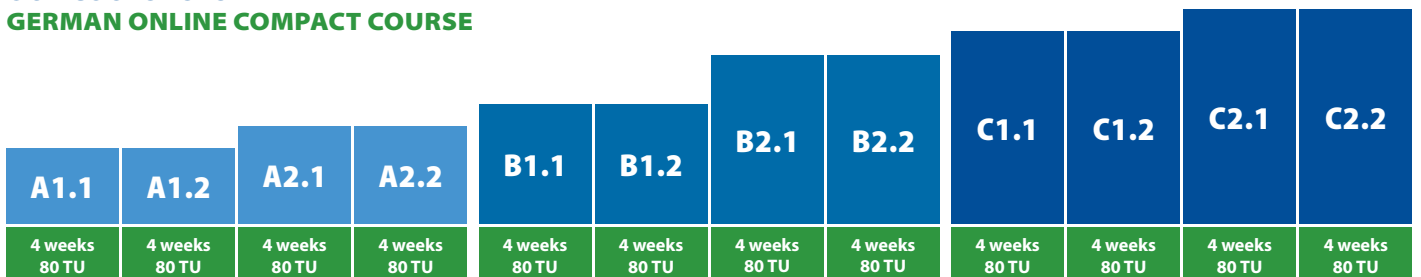

MARBURG (per week)	
Host Family	
Single room without board	190 €
Single room with breakfast	235 €
From 12 weeks: Single room without board	150 €
From 12 weeks: Single room with breakfast	195 €
Shared Apartment	
Single room without board	190 €
From 12 weeks: Single room without board	150 €
Single Apartment without board	300 €

MUNICH (per week)	
Host Family	
Single room without board	250 €
Single room with breakfast	275 €
Single room with half board	335 €
Residence Single room with half board in August without board	350 €
Shared Apartment Single room without board	320 €
Single Apartment without board	400 €
Twin Apartment without board	250 €
Only the entire apartment can be booked, price per person	

OUR COURSE SYSTEM FOR FACE-TO-FACE COURSES GERMAN INTENSIVE COURSES

OUR COURSE SYSTEM GERMAN ONLINE COMPACT COURSE

ADDITIONAL LANGUAGE COURSE PROGRAMS FOR KIDS, TEENS & CLASSES & GROUPS

Carl Duisberg Centren is your reliable partner for language course programs and more in Germany. The comprehensive support provided by our experienced team makes it possible for children and young people between 11 and 17 years of age to take part in exciting holiday courses and school stays of a period of several months.