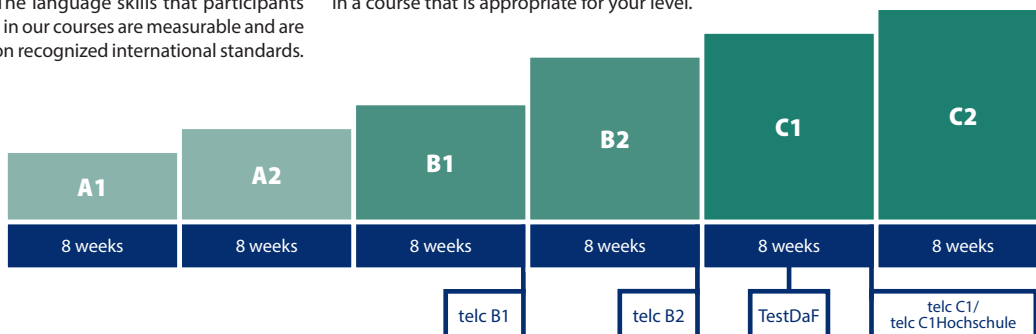

Learn German in Germany with Carl Duisberg Centren

Carl Duisberg Centren is your competent partner for high-quality training programs in Germany. Our intensive German language courses are very effective and targeted so that students achieve language learning goals in best time. Our experienced educational consultants and language trainers provide comprehensive, personalized support to create the ideal learning environment so that you can concentrate on achieving your learning goals and furthering your career development.

The course system at Carl Duisberg Centren is based on the Common European Framework of Reference for Languages (CEFR). Accurate placement of students according to their language level and regular monitoring of students' progress are standard features of our German courses. Consistent high quality, intensive training, and a systematic approach are the key factors for our students' success.

Your Benefits:

- German courses offered year-round for all levels

- 42 course start dates a year for beginners
- Courses for students with prior German language skills start every Monday
- No additional costs for registration, placement test, or course materials
- Multiple course locations and training programs can be combined

In addition to high-quality German courses, we also offer our participants internationally recognized examinations. Upon request we can arrange your stay in a carefully selected private accommodation (host family or shared apartment), at one