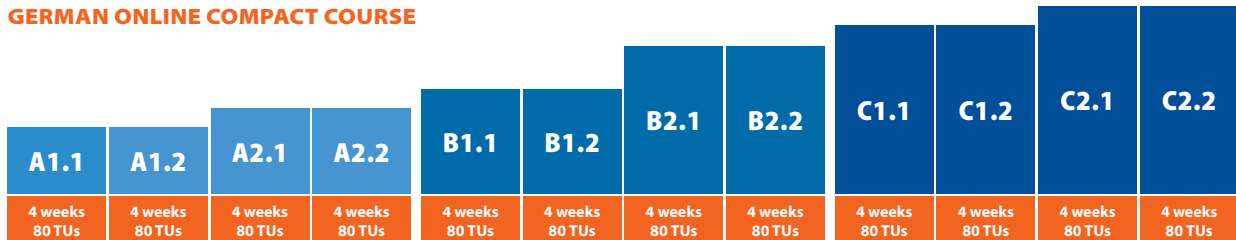

ACCOMMODATION AND ADDITIONAL SERVICES

| ACCOMMODATION (PER WEEK) | | | | | |
|--|--------|---------|---------|--------|------------|
| Host Family/Shared Apartment | BERLIN | COLOGNE | MARBURG | MUNICH | RADOLFZELL |
| Single room without board | 225 € | 215 € | 190 € | 225 € | 165 € |
| Single room with breakfast | 262 € | 250 € | 235 € | 262 € | 200 € |
| Single room with half board | 315 € | 300 € | – | 315 € | 250 € |
| From 12 weeks: Single room without board | 185 € | 180 € | 150 € | – | – |
| Single room with breakfast | 222 € | 215 € | 185 € | – | – |
| Single room half board | 285 € | 265 € | – | – | – |
| Residence (per week) | | | | | |
| Single room without board | 300 € | – | – | 350 € | 155 € |
| Twin room without board | – | – | – | – | 125 € |
| From 12 weeks: Single room without board | – | 250 € | – | – | – |
| Apartment (per week) | | | | | |
| Single apartment without board | 350 € | 300 € | 300 € | 400 € | 325 € |
| High season surcharge for all accommodation types (30.06.–31.08.2024) only for bookings with a duration off 1–11 weeks. | | | | | 30 € |

OUR COURSE SYSTEM FOR ONSITE COURSES

GERMAN INTENSIVE COURSE

OUR COURSE SYSTEM

GERMAN ONLINE COMPACT COURSE

ADDITIONAL LANGUAGE COURSE PROGRAMS FOR KIDS, TEENS & CLASSES & GROUPS

Carl Duisberg Centren is your reliable partner for language course programs and more in Germany. The comprehensive support provided by our experienced team makes it possible for children and young people between 11 and 17 years of age to take part in exciting holiday courses and school stays of a period of several months.