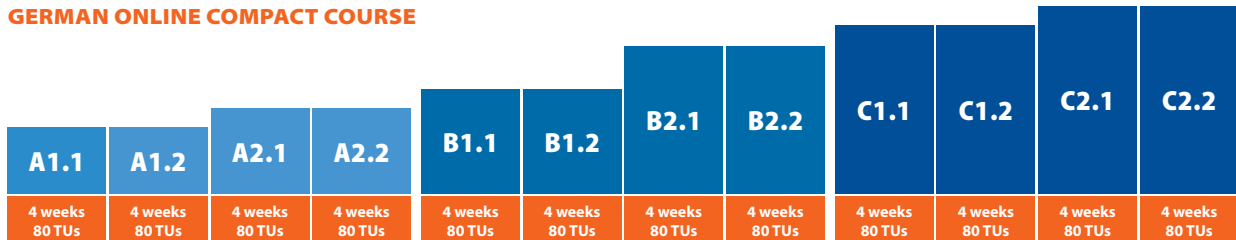

CLOSING DATES 2024	
BERLIN	01.01., 08.03., 29.03., 01.04., 01.05., 09.05., 20.05., 03.10., 23.12.24–03.01.25
COLOGNE	01.01., 12.02., 29.03., 01.04., 01.05., 09.05., 20.05., 30.05., 03.10., 23.12.24–03.01.25
MARBURG	01.01., 29.03., 01.04., 01.05., 09.05., 20.05., 30.05., 03.10., 23.12.24–03.01.25
MUNICH	01.01., 29.03., 01.04., 01.05., 09.05., 20.05., 30.05., 15.08., 03.10., 01.11., 23.12.24–03.01.25
RADOLFZELL	01.01., 29.03., 01.04., 01.05., 09.05., 20.05., 30.05., 03.10., 01.11., 23.12.24–03.01.25

INSURANCE AND BLOCKED ACCOUNT SERVICE	
Upon request	

ACCOMMODATION AND ADDITIONAL SERVICES

ACCOMMODATION (PER WEEK)					
Host Family/Shared Apartment	BERLIN	COLOGNE	MARBURG	MUNICH	RADOLFZELL
Single room without board	225 €	215 €	190 €	225 €	165 €
Single room with breakfast	262 €	250 €	235 €	262 €	200 €
Single room with half board	315 €	300 €	–	315 €	250 €
From 12 weeks: Single room without board	185 €	180 €	150 €	–	–
Single room with breakfast	222 €	215 €	185 €	–	–
Single room half board	285 €	265 €	–	–	–
Residence (per week)					
Single room without board	300 €	–	–	350 €	155 €
Twin room without board	–	–	–	–	125 €
From 12 weeks: Single room without board	–	250 €	–	–	–
Apartment (per week)					
Single apartment without board	350 €	300 €	300 €	400 €	325 €
High season surcharge for all accommodation types (30.06.–31.08.2024) only for bookings with a duration off 1–11 weeks.					30 €

OUR COURSE SYSTEM FOR ONSITE COURSES

GERMAN INTENSIVE COURSE

OUR COURSE SYSTEM

GERMAN ONLINE COMPACT COURSE

ADDITIONAL LANGUAGE COURSE PROGRAMS FOR KIDS, TEENS & CLASSES & GROUPS

Carl Duisberg Centren is your reliable partner for language course programs and more in Germany. The comprehensive support provided by our experienced team makes it possible for children and young people between 11 and 17 years of age to take part in exciting holiday courses and school stays of a period of several months.