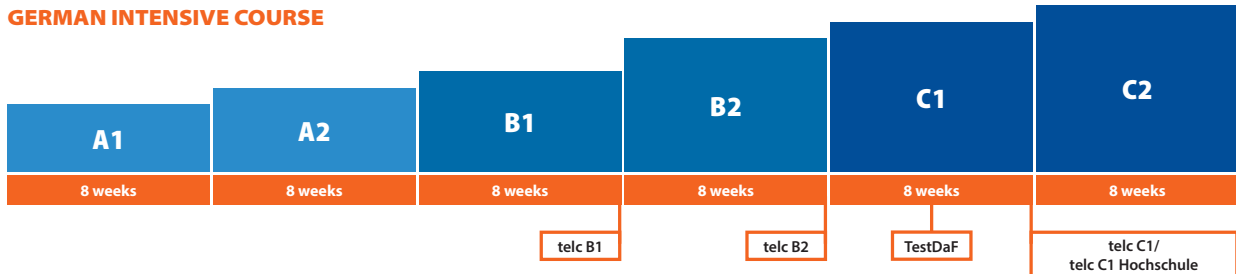

CLOSING DATES 2024	
BERLIN	01.01., 08.03., 29.03., 01.04., 01.05., 09.05., 20.05., 03.10., 23.12.24–03.01.25
COLOGNE	01.01., 12.02., 29.03., 01.04., 01.05., 09.05., 20.05., 30.05., 03.10., 23.12.24–03.01.25
MARBURG	01.01., 29.03., 01.04., 01.05., 09.05., 20.05., 30.05., 03.10., 23.12.24–03.01.25
MUNICH	01.01., 29.03., 01.04., 01.05., 09.05., 20.05., 30.05., 15.08., 03.10., 01.11., 23.12.24–03.01.25
RADOLFZELL	01.01., 29.03., 01.04., 01.05., 09.05., 20.05., 30.05., 03.10., 01.11., 23.12.24–03.01.25

INSURANCE AND BLOCKED ACCOUNT SERVICE	
Upon request	

ACCOMMODATION AND ADDITIONAL SERVICES

ACCOMMODATION (PER WEEK)					
Host Family/Shared Apartment	BERLIN	COLOGNE	MARBURG	MUNICH	RADOLFZELL
Single room without board	225 €	215 €	190 €	225 €	165 €
Single room with breakfast	262 €	250 €	235 €	262 €	200 €
Single room with half board	315 €	300 €	–	315 €	250 €
From 12 weeks: Single room without board	185 €	180 €	150 €	–	–
Single room with breakfast	222 €	215 €	185 €	–	–
Single room half board	285 €	265 €	–	–	–
Residence (per week)					
Single room without board	300 €	–	–	350 €	155 €
Twin room without board	–	–	–	–	125 €
From 12 weeks: Single room without board	–	250 €	–	–	–
Apartment (per week)					
Single apartment without board	350 €	300 €	300 €	400 €	325 €
High season surcharge for all accommodation types (30.06.–31.08.2024) only for bookings with a duration off 1–11 weeks.					30 €

OUR COURSE SYSTEM FOR ONSITE COURSES

GERMAN INTENSIVE COURSE

OUR COURSE SYSTEM

GERMAN ONLINE COMPACT COURSE

ADDITIONAL LANGUAGE COURSE PROGRAMS FOR KIDS, TEENS & CLASSES & GROUPS

Carl Duisberg Centren is your reliable partner for language course programs and more in Germany. The comprehensive support provided by our experienced team makes it possible for children and young people between 11 and 17 years of age to take part in exciting holiday courses and school stays of a period of several months.