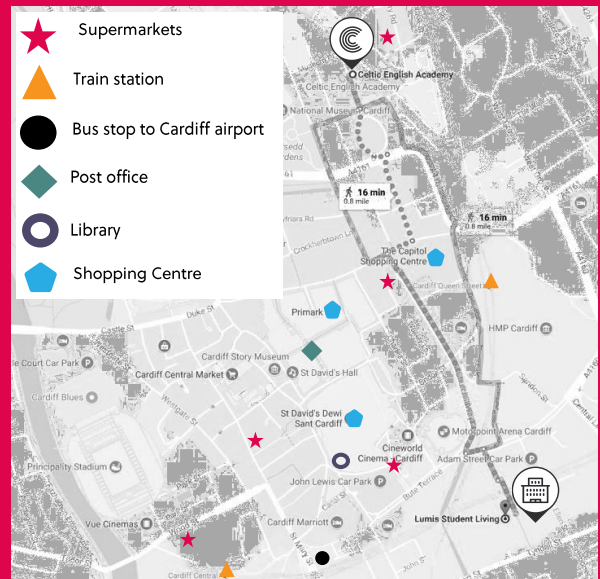

Our modern residence is a relaxed place to return to after your day at Celtic and a great place to study and socialise. Our residence accommodation is located in the heart of Cardiff city centre and it is approximately 20 minutes' walking distance to the Academy, through the central shopping area.