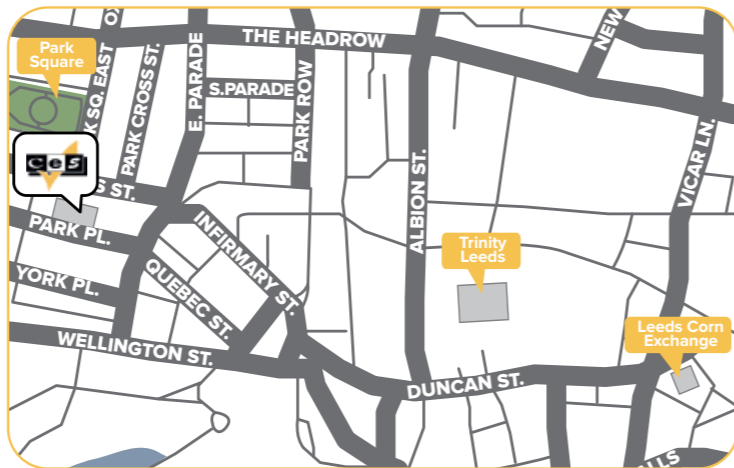

Official Celta centre
IELTS **CELTA**
Continuing Education for Teachers of English as a Foreign Language

- Dedicated and experienced staff with full qualifications.
- Average commute time of 20 minutes from homestays.
- Located in the very heart of Leeds city centre.
- 8 minutes walk from all forms of public transport.