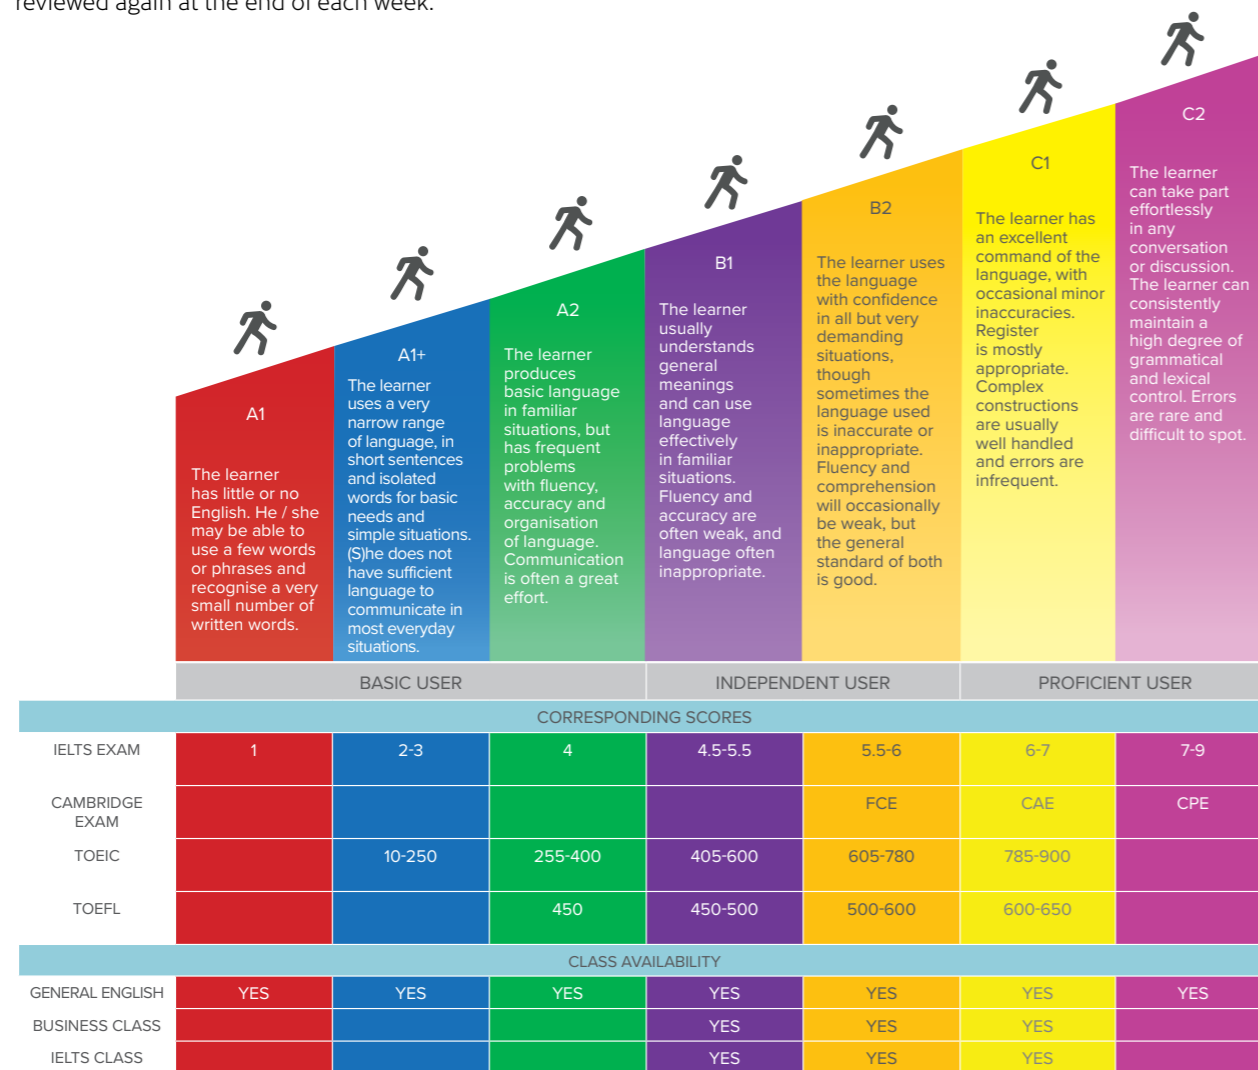

Level Descriptors

CES offers tuition for students who wish to make the maximum amount of progress to develop their English language skills that may be required for further study or future career opportunities. CES provides various language courses suitable to all English language levels. Our professional Academic Team are available to help and advise you on your language course choices.

Every week your teachers make a plan based on the learning needs of the students.

The course book and our Curriculum Framework, which is matched to the CEFR (Common European Framework of References for Languages) is the basis for much of the curriculum, with supplementary material taken from resource books and authentic materials.

Learning objectives for the week are set and shared with students on Monday morning. These objectives are reviewed again at the end of each week.

You will also have regular revision and testing to help you review your learning and measure your progress. In addition, you will have regular online tutorials with your teacher where you can discuss your individual progress and needs in more detail.

ALL OUR LANGUAGE COURSES INCLUDE

- Placement test
- Access to CES Online Platform
- Welcome Orientation tour on the first Monday of your course
- Access to the Adult Social programme
- Access to the Self-Access Centre
- Full use of school facilities

* CES Vancouver does not offer online tutorials.

Course Information

COURSE	LOCATIONS			HOURS PER WEEK			MINUTES PER LESSON			SCHEDULE		
	IRL	UK	CAN	IRL	UK	CAN	IRL	UK	CAN	IRELAND	UK	CANADA
★ = most popular												
Standard General English	✓	✓	✓	18.33	15	15	55	45	45	09:00 - 13:00, Mon - Fri	09:30 - 13:00, Mon - Fri	09:00 - 12:15, Mon - Fri
★ Intensive General English	✓	✓	✓	23.83	22	18.75	55	45	45	09:00 - 13:00, Mon - Fri, 14:00 - 16:00, Tues to Thurs	09:30 - 13:00, Mon - Fri, 14:00 - 16:30 Tues to Thurs	09:00 - 14:00, Mon - Thurs, 09:00 - 12:15 Fridays
Super Intensive General English	X	X	✓				22.5		45			09:00 - 15:15, Mon - Thurs, 09:00 - 12:15 Fridays
Combination Course	✓	✓	✓	23.33	23.33	19	55	45	45	09:00 - 13:00 Mon - Fri Group Lessons, 14:00 - 16:30 Two Afternoons One-to-One		
One-To-One Lessons *	✓	✓	✓	Min 2	Min 2	Min 2	60	60	60			
★ Standard IELTS Preparation	✓	X	✓	18.33			15	55	45	09:00 - 13:00, Mon - Fri		09:00 - 12:15, Mon - Fri
Intensive IELTS Preparation	✓	✓	✓	23.83	22	18.75	55	45	45	09:00 - 13:00, Mon - Fri, 14:00 - 16:00, Tues to Thurs	09:30 - 13:00, Mon - Fri, 14:00 - 16:30 Tues to Thurs	09:00 - 14:00, Mon - Thurs, 09:00 - 12:15 Fridays
Cambridge Preparation	✓	✓	✓	23.83	23.33	18.75	55	45	45	9:00 - 13:00, Mon to Fri (GE), 14:00 - 16:00, Tues to Thurs (Cambridge)	09:30 - 13:00, Mon to Fri (GE), 14:00 - 16:30 two afternoons One to One Cambridge Prep	09:00 - 12:15, Mon - Fri (GE), 13:00 - 15:15, Mon - Thurs (One-to-One Cambridge Prep)
★ University Pathway Program	✓	✓	✓	23.83	22	22.5	55	45	45	09:00 - 13:00, Mon - Fri, 14:00 - 16:00, Tues to Thurs	09:30 - 13:00, Mon - Fri, 14:00 - 16:30 Tues to Thurs	09:00 - 15:15, Mon - Thurs, 09:00 - 12:15 Fridays
★ Overseas Teacher Training **	✓	✓	X	18.33	15		55	45		09:00 - 13:00, Mon - Fri	09:30 - 13:00, Mon - Fri	
CELTA ***	✓	✓	X	35	35		90	90		09:00 - 17:00, Mon - Fri	09:30 - 17:00, Mon - Fri	
General English with Business	✓	✓	✓	23.83	22	18.75	55	45	45	09:00 - 13:00 Mon - Fri General English, 14:00 - 16:00 Tues - Thurs - Business English	09:30 - 13:00 Mon - Fri General English, 14:00 - 16:30 Tues - Thurs Business English	09:00 - 12:15 Mon - Fri General English, 13:00 - 14:00 Mon - Thurs Business English
Digital Marketing ****	X	X	✓				22.5		45			09:00 - 15:15, Mon - Thurs, 09:00 - 12:15 Fridays
30+ ****	X	X	✓			15			45			09:00 - 12:15, Mon - Fri
50+ *****	X	✓	X		15				45		09:30 - 13:00, Mon - Fri	

* Min 2 hours / session ** UK: London, Edinburgh, Leeds, Worthing; Canada: Groups Only
*** Online Part time: Independent work approx 20 hrs p/w, must attend teaching practice every week
**** Toronto only ***** Afternoon cultural visits and 1 full day tour included

LanguageCourse.net Book at worldwide lowest price at: <https://www.languagecourse.net/school-centre-of-english-studies-ces-dublin.php3>

- +1 646 503 18 10
- +44 330 124 03 17
- +34 93 220 38 75
- +33 1-78416974
- +41 225 180 700
- +49 221 162 56897
- +43 720116182
- +31 858880253
- +7 4995000466
- +46 844 68 36 76
- +47 219 30 570
- +45 898 83 996
- +39 02-94751194
- +48 223 988 072
- +81 345 895 399
- +55 213 958 08 76
- +86 19816218990