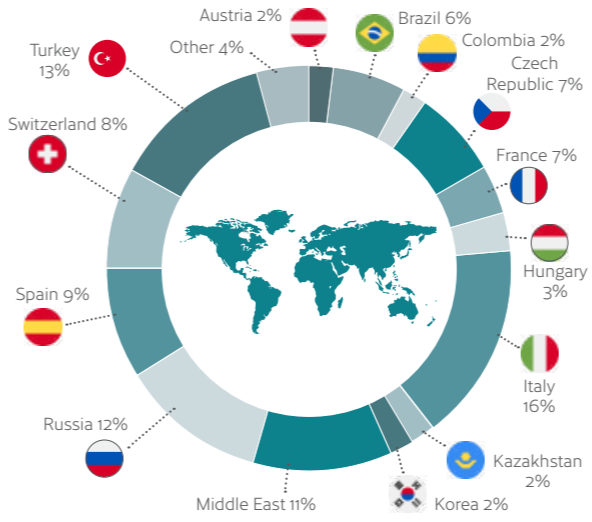

Our nationality mix

Accreditations & Memberships

LanguageCourse^{net} Book at worldwide lowest price at: <https://www.languagecourse.net/school-centre-of-english-studies-ces-dublin.php3>

- +1 646 503 18 10
- +44 330 124 03 17
- +34 93 220 38 75
- +33 1-78416974
- +41 225 180 700
- +49 221 162 56897
- +43 720116182
- +31 858880253
- +7 4995000466
- +46 844 68 36 76
- +47 219 30 570
- +45 898 83 996
- +39 02-94751194
- +48 223 988 072
- +81 345 895 399
- +55 213 958 08 76
- +86 19816218990