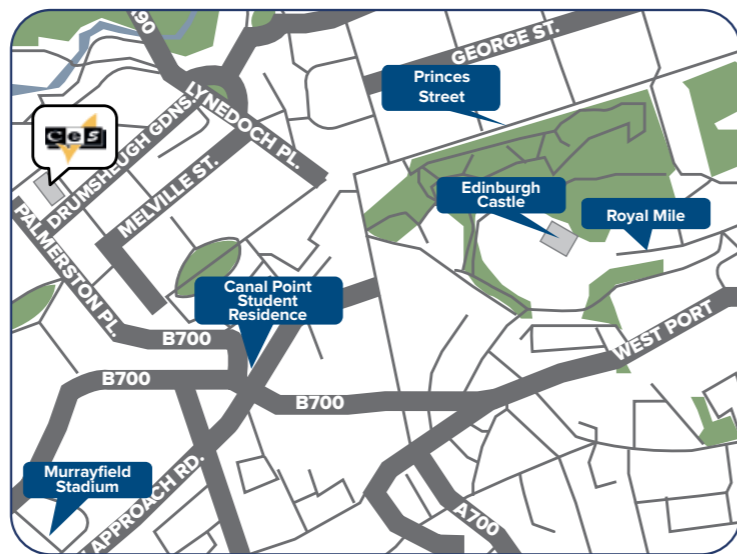

Official Celta centre
CELTA
Continuing to 'Teaching English to Speakers of Other Languages'