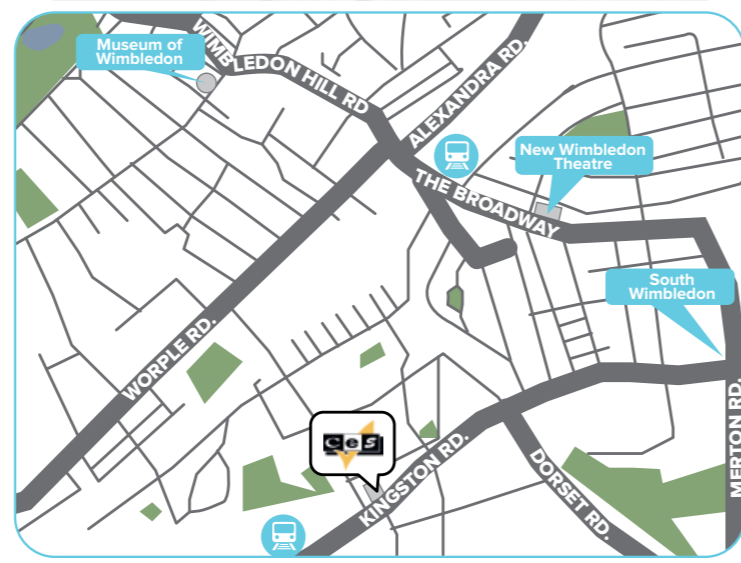

MINIMUM AGE
16

MAXIMUM PER CLASS
14

AVERAGE CLASS SIZE
12

YEAR-ROUND CLASSROOMS
11

DISTANCE TO LONDON
25
mins

Small school with an experienced and dedicated team

Families within walking distance and close to public transport

Located in the fashionable suburb of Wimbledon

10 minutes walk from the train / tube system