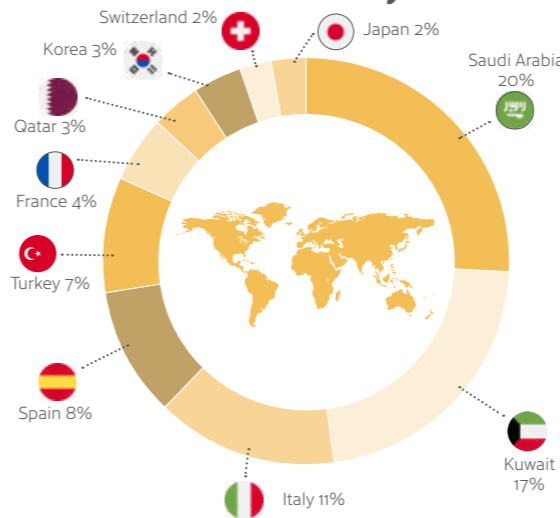

Our nationality mix

Accreditations & Memberships

LanguageCourse^{net} Book at worldwide lowest price at:
<https://www.languagecourse.net/school-centre-of-english-studies-ces-dublin.php3>

- +1 646 503 18 10
- +44 330 124 03 17
- +34 93 220 38 75
- +33 1-78416974
- +41 225 180 700
- +49 221 162 56897
- +43 720116182
- +31 858880253
- +7 4995000466
- +46 844 68 36 76
- +47 219 30 570
- +45 898 83 996
- +39 02-94751194
- +48 223 988 072
- +81 345 895 399
- +55 213 958 08 76
- +86 19816218990