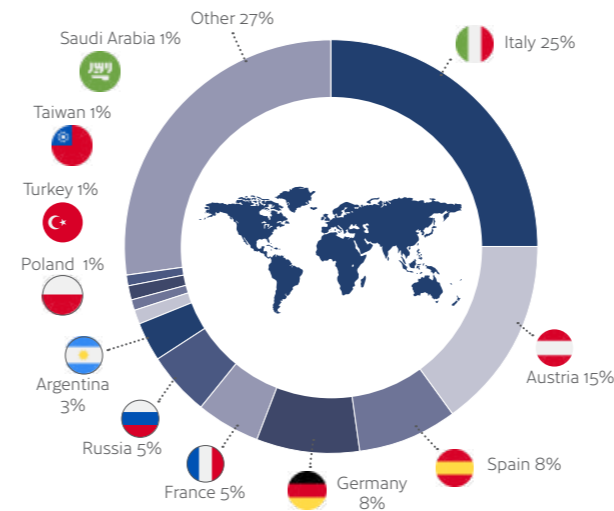

Our nationality mix

Accreditations & Memberships

LanguageCourse^{net} Book at worldwide lowest price at:
<https://www.languagecourse.net/school-centre-of-english-studies-ces-dublin.php3>

+1 646 503 18 10	+44 330 124 03 17	+34 93 220 38 75	+33 1-78416974	+41 225 180 700	+49 221 162 56897	+43 720116182
+31 858880253	+7 4995000466	+46 844 68 36 76	+47 219 30 570	+45 898 83 996	+39 02-94751194	+48 223 988 072
+81 345 895 399	+55 213 958 08 76	+86 19816218990