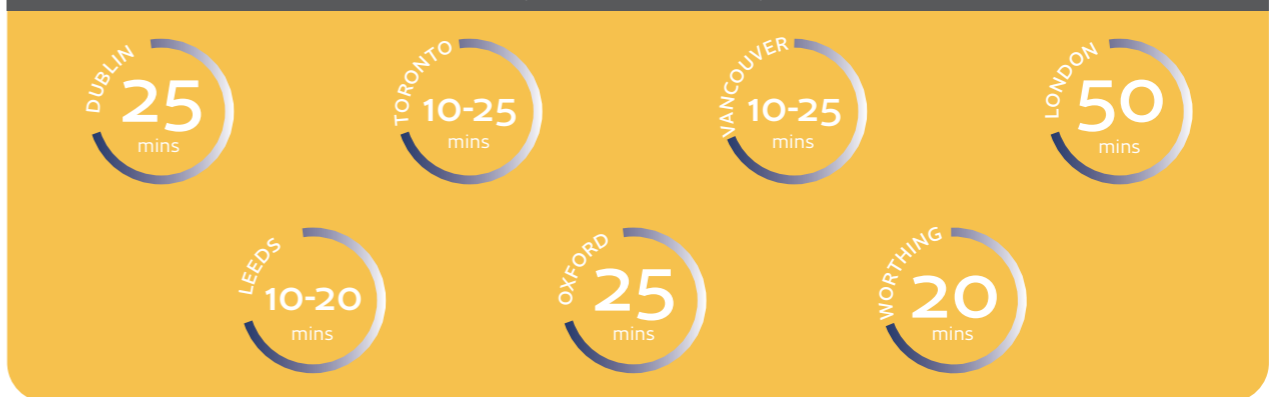

In CES Dublin we also offer 2 private CES shared houses with single, twin or double rooms, all ensuite with shared cooking and eating facilities.

CES Student Residential facilities are ideally located within easy access to all our schools