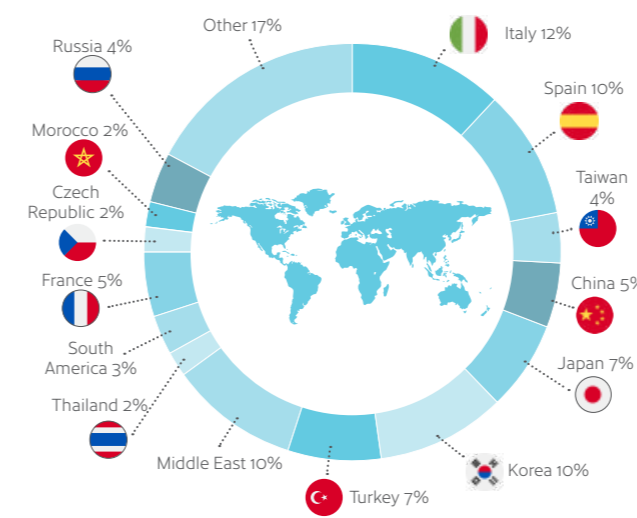

Our nationality mix

Accreditations & Memberships

LanguageCourse^{net} Book at worldwide lowest price at:
<https://www.languagecourse.net/school-centre-of-english-studies-ces-dublin.php3>

+1 646 503 18 10	+44 330 124 03 17	+34 93 220 38 75	+33 1-78416974	+41 225 180 700	+49 221 162 56897	+43 720116182
+31 858880253	+7 4995000466	+46 844 68 36 76	+47 219 30 570	+45 898 83 996	+39 02-94751194	+48 223 988 072
+81 345 895 399	+55 213 958 08 76	+86 19816218990