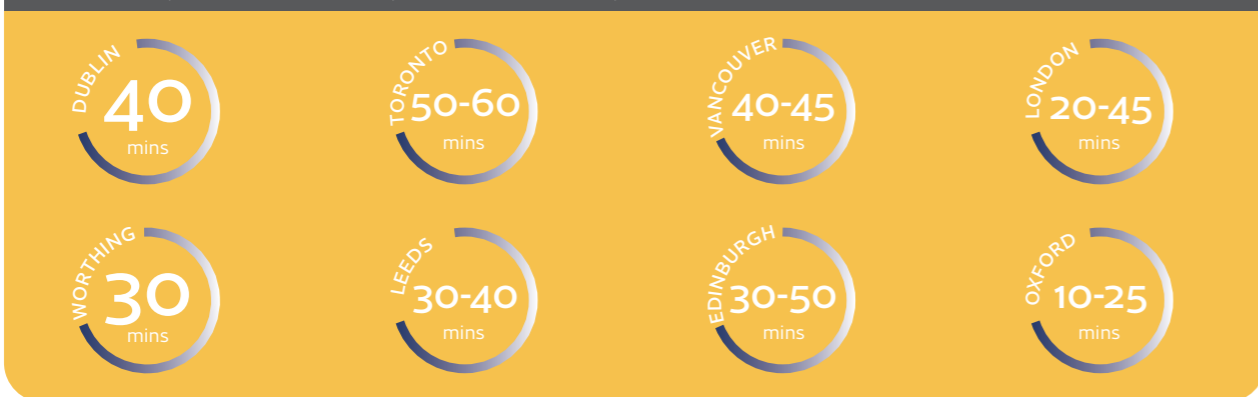

CES can also offer 'Premium Home Stay' option in Wimbledon and Oxford.

CES Homestay facilities are ideally located within easy access to all our schools

Residential Accommodation

For students aged 18+ years of age who may prefer more independence - or if you want to experience living in a furnished apartment or residence while you improve your language skills with other like-minded students - then perhaps one of our alternative accommodation options would be the best choice for you.

CES offers wonderful self-catering residential accommodation (availability dependent) in Dublin, London, Vancouver, Toronto, Leeds and Worthing. Single en-suite rooms form part of an apartment of 4/5 bedrooms with shared cooking and eating facilities. Many of the new residences also have gym and laundry facilities on-site.