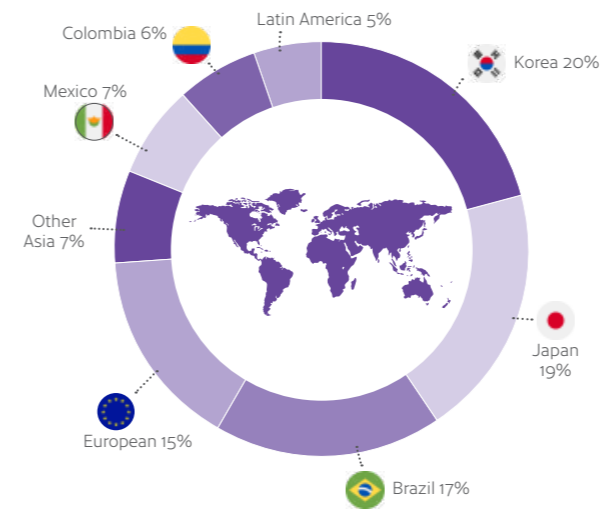

Our nationality mix

Accreditations & Memberships

LanguageCourse^{net} Book at worldwide lowest price at:
<https://www.languagecourse.net/school-centre-of-english-studies-ces-dublin.php3>

+1 646 503 18 10	+44 330 124 03 17	+34 93 220 38 75	+33 1-78416974	+41 225 180 700	+49 221 162 56897	+43 720116182
+31 858880253	+7 4995000466	+46 844 68 36 76	+47 219 30 570	+45 898 83 996	+39 02-94751194	+48 223 988 072
+81 345 895 399	+55 213 958 08 76	+86 19816218990