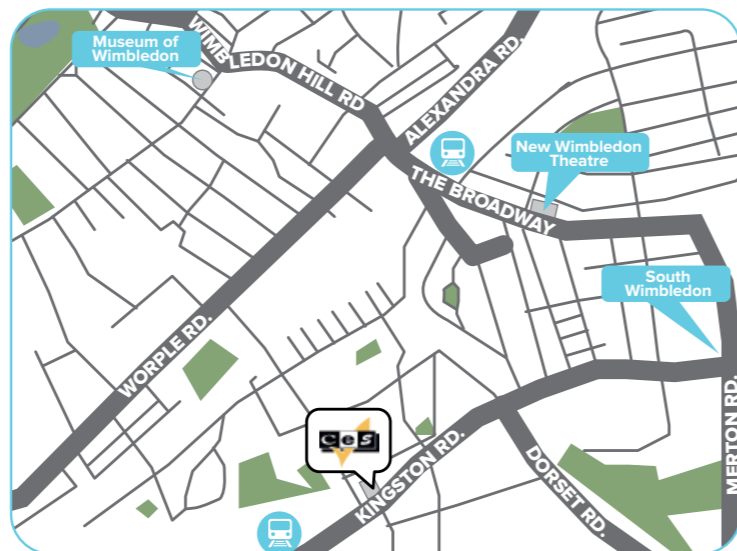

MINIMUM AGE
16

MAXIMUM PER CLASS
14

AVERAGE CLASS SIZE
12

YEAR-ROUND CLASSROOMS
11

DISTANCE TO LONDON
25 mins

Small school with an experienced and dedicated team

Families within walking distance and close to public transport

Located in the fashionable suburb of Wimbledon

10 minutes walk from the train / tube system