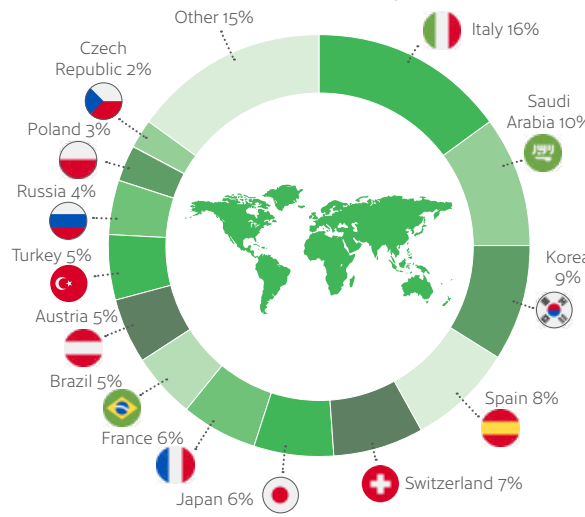

Our nationality mix

Accreditations & Memberships

ALTO Marketing English in Ireland IALC Eqaquals

LanguageCourse^{net} Book at worldwide lowest price at: <https://www.languagecourse.net/school-centre-of-english-studies-ces-dublin.php3>

- +1 646 503 18 10
- +31 858880253
- +44 330 124 03 17
- +7 4995000466
- +34 93 220 38 75
- +46 844 68 36 76
- +81 345 895 399
- +33 1-78416974
- +47 219 30 570
- +55 213 958 08 76
- +41 225 180 700
- +45 898 83 996
- +86 19816218990
- +49 221 162 56897
- +39 02-94751194
- +43 720116182
- +48 223 988 072