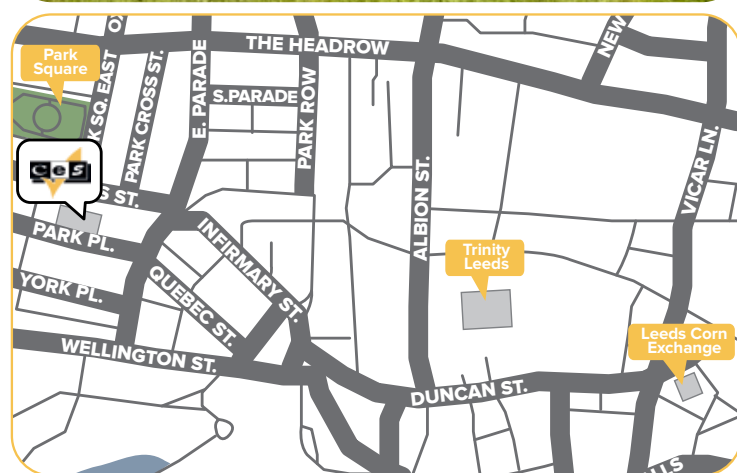

Official Celta centre
IELTS **CELTA**
Continuing Education Training for Teachers of English as a Foreign Language

- Dedicated and experienced staff with full qualifications.
- Average commute time of 20 minutes from homestays.
- Located in the very heart of Leeds city centre.
- 8 minutes walk from all forms of public transport.