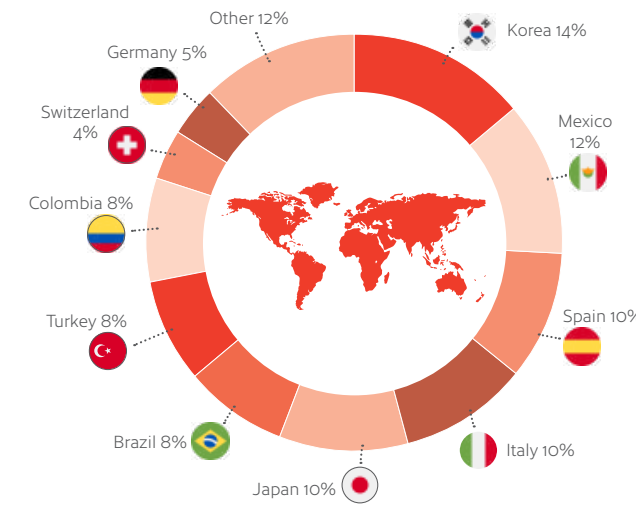

Our nationality mix

Accreditations & Memberships

LanguageCourse^{net} Book at worldwide lowest price at: <https://www.languagecourse.net/school-centre-of-english-studies-ces-dublin.php3>

- +1 646 503 18 10
- +44 330 124 03 17
- +34 93 220 38 75
- +33 1-78416974
- +41 225 180 700
- +49 221 162 56897
- +43 720116182
- +31 858880253
- +7 4995000466
- +46 844 68 36 76
- +47 219 30 570
- +45 898 83 996
- +39 02-94751194
- +48 223 988 072
- +81 345 895 399
- +55 213 958 08 76
- +86 19816218990