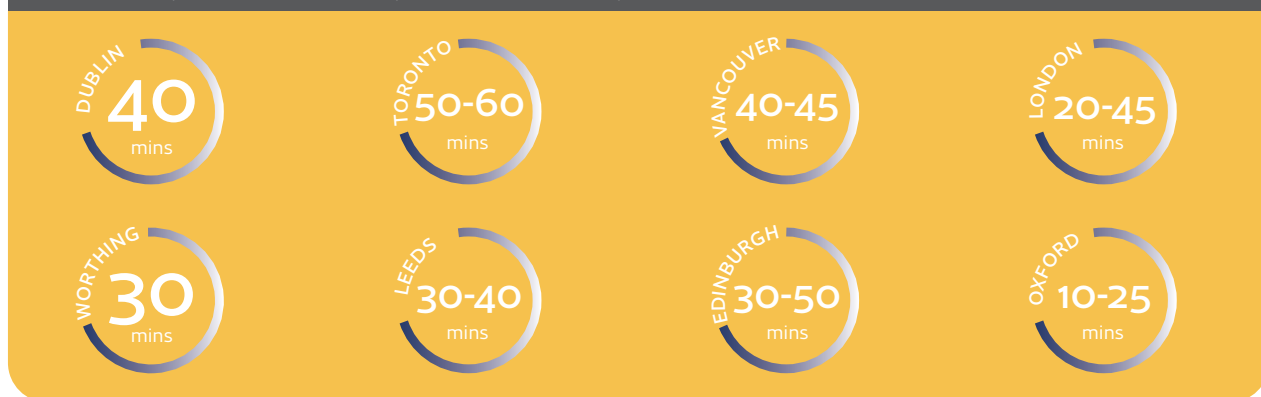

CES can also offer 'Premium Home Stay' option in Wimbledon and Oxford.

CES Homestay facilities are ideally located within easy access to all our schools

Residential Accommodation

For students aged 18+ years of age who may prefer more independence - or if you want to experience living in a furnished apartment or residence while you improve your language skills with other like-minded students - then perhaps one of our alternative accommodation options would be the best choice for you.

CES offers wonderful self-catering residential accommodation (availability dependent) in Dublin, London, Vancouver, Toronto, Leeds and Worthing. Single en-suite rooms form part of an apartment of 4/5 bedrooms with shared cooking and eating facilities. Many of the new residences also have gym and laundry facilities on-site.