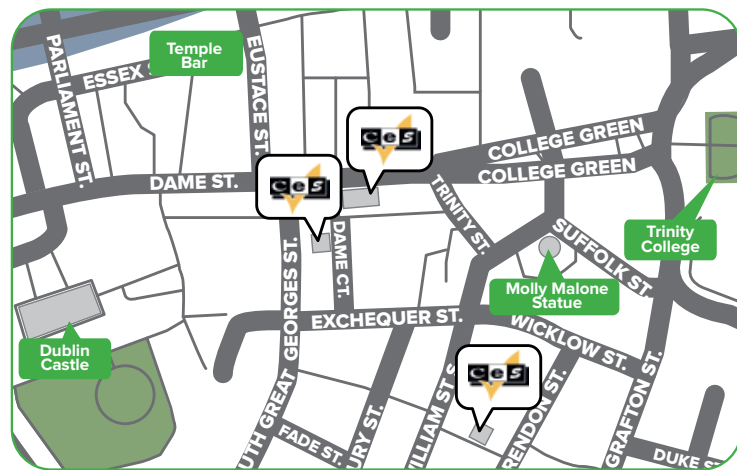

Official IELTS, Pearson, OET, Cambridge test centre & Celta centre

IELTS OET UNIVERSITY OF CAMBRIDGE CELTA ETS TOEIC