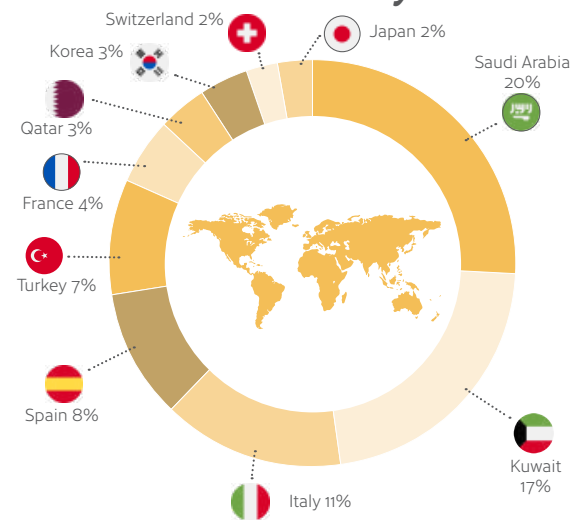

Our nationality mix

Accreditations & Memberships

LanguageCourse^{net} Book at worldwide lowest price at:
<https://www.languagecourse.net/school-centre-of-english-studies-ces-dublin.php3>

- +1 646 503 18 10
- +44 330 124 03 17
- +34 93 220 38 75
- +33 1-78416974
- +41 225 180 700
- +49 221 162 56897
- +43 720116182
- +31 858880253
- +7 4995000466
- +46 844 68 36 76
- +47 219 30 570
- +45 898 83 996
- +39 02-94751194
- +48 223 988 072
- +81 345 895 399
- +55 213 958 08 76
- +86 19816218990