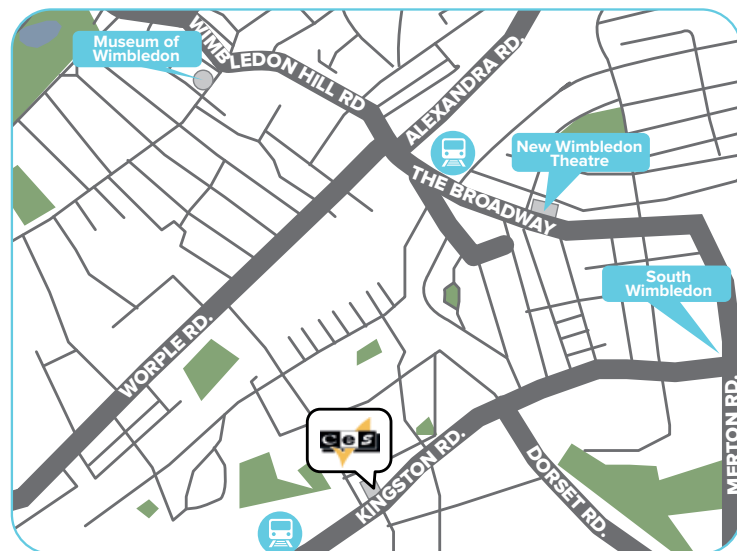

**Accessible**

Located in the heart of the historic district – just 200 meters from Waterfront Station, the centre point for public transportation.

**Diverse**

Outdoor markets, festivals, sports events, shows, shopping and dining – everything you could ask for!

- Small school with an experienced and dedicated team
- Families within walking distance and close to public transport
- Located in the fashionable suburb of Wimbledon
- 10 minutes walk from the train / tube system