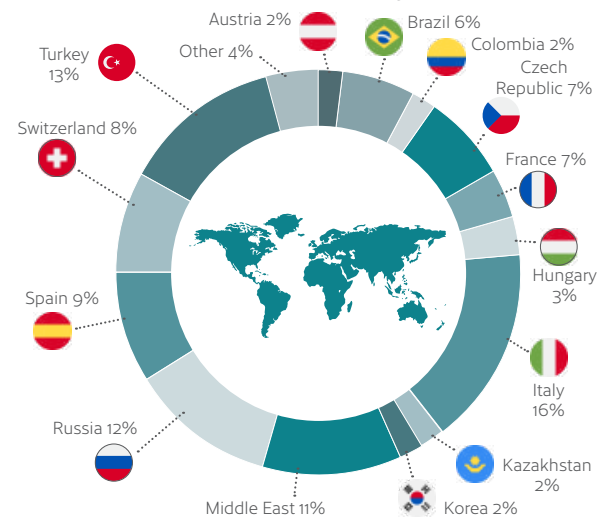

Our nationality mix

Accreditations & Memberships

LanguageCourse^{net} Book at worldwide lowest price at: <https://www.languagecourse.net/school-centre-of-english-studies-ces-dublin.php3>

- +1 646 503 18 10
- +33 1-78416974
- +41 225 180 700
- +49 221 162 56897
- +43 720116182
- +31 858880253
- +7 4995000466
- +46 844 68 36 76
- +47 219 30 570
- +45 898 83 996
- +39 02-94751194
- +81 345 895 399
- +55 213 958 08 76
- +86 19816218990