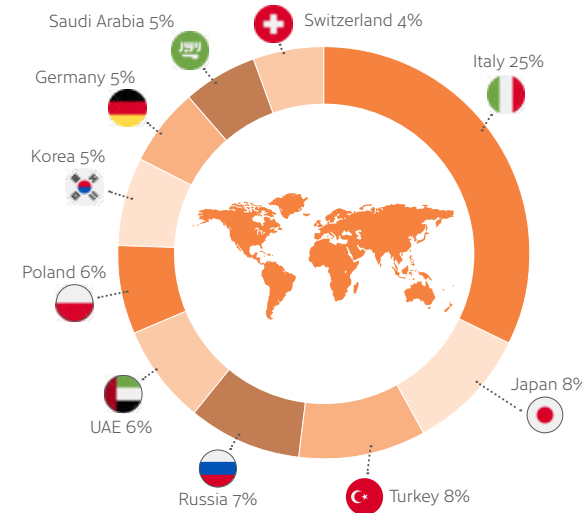

Our nationality mix

Accreditations & Memberships

LanguageCourse^{net} Book at worldwide lowest price at:
<https://www.languagecourse.net/school-centre-of-english-studies-ces-dublin.php3>

+1 646 503 18 10	+44 330 124 03 17	+34 93 220 38 75	+33 1-78416974	+41 225 180 700	+49 221 162 56897	+43 720116182
+31 858880253	+7 4995000466	+46 844 68 36 76	+47 219 30 570	+45 898 83 996	+39 02-94751194	+48 223 988 072
+81 345 895 399	+55 213 958 08 76	+86 19816218990