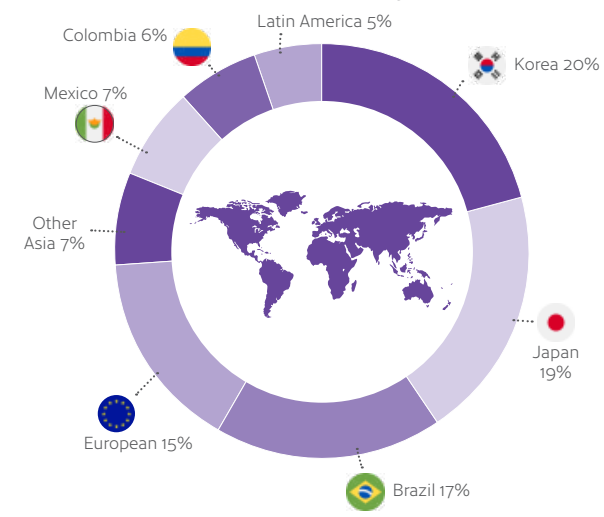

Our nationality mix

Accreditations & Memberships

Book at worldwide lowest price at:
<https://www.languagecourse.net/school-centre-of-english-studies-ces-dublin.php3>

+1 646 503 18 10	+44 330 124 03 17	+34 93 220 38 75	+33 1-78416974	+41 225 180 700	+49 221 162 56897	+43 720116182
+31 858880253	+7 4995000466	+46 844 68 36 76	+47 219 30 570	+45 898 83 996	+39 02-94751194	+48 223 988 072
+81 345 895 399	+55 213 958 08 76	+86 19816218990