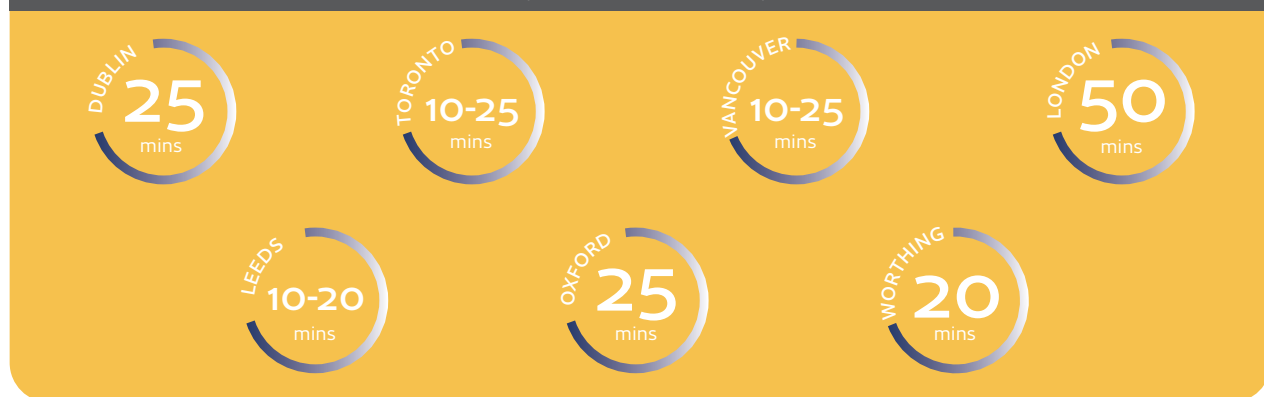

In CES Dublin we also offer 2 private CES shared houses with single, twin or double rooms, all ensuite with shared cooking and eating facilities.

CES Student Residential facilities are ideally located within easy access to all our schools