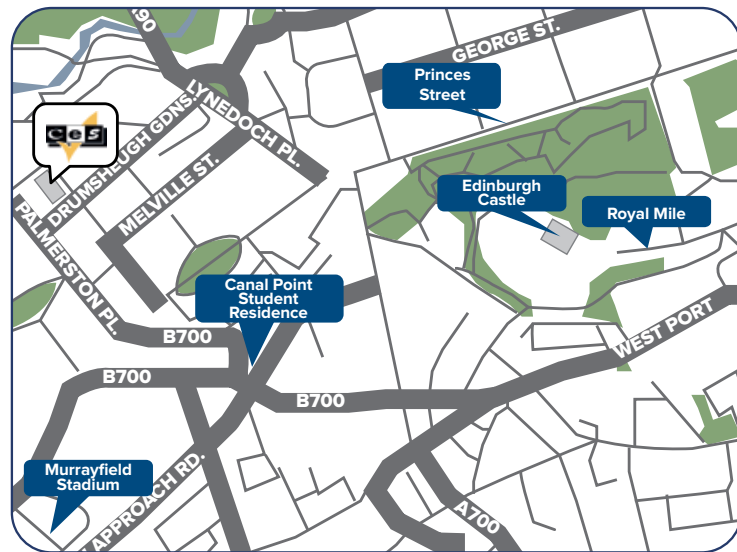

Official Celta centre
CELTA
Centres for Training English as a Second or Foreign Language