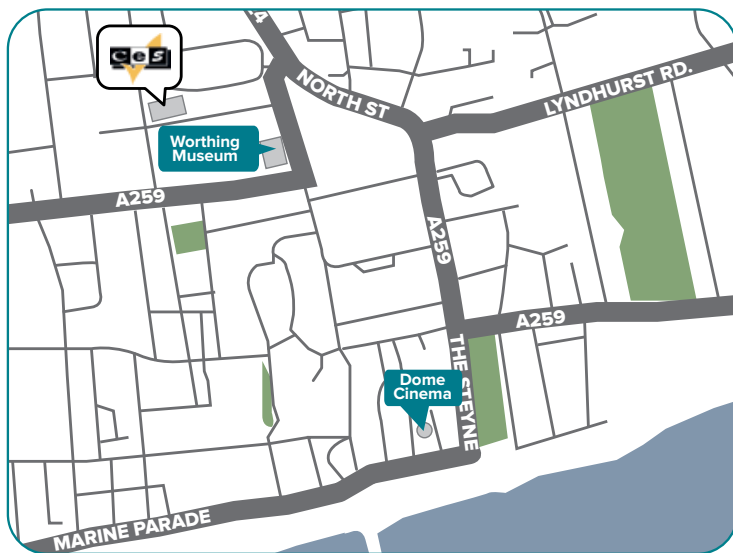

Friendly

Worthing is known for its warm welcome to all visitors.

Only British Council accredited school in Worthing.

Families within walking distance and close to public transport.

Worthing is a small safe and secure town.

Easy to navigate with excellent public transport.