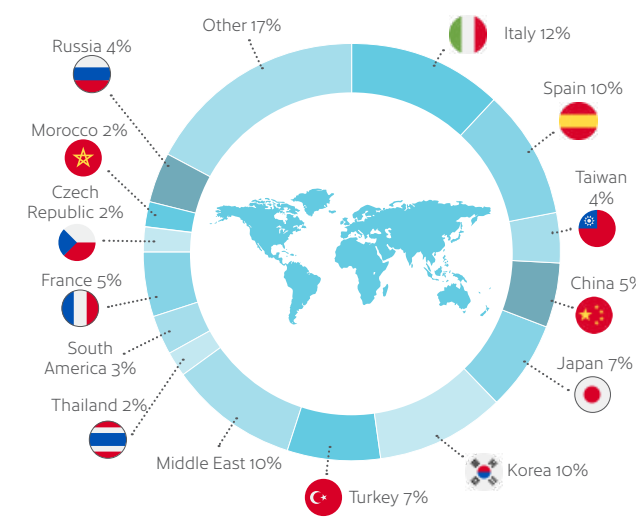

Our nationality mix

Accreditations & Memberships

LanguageCourse^{net} Book at worldwide lowest price at:
<https://www.languagecourse.net/school-centre-of-english-studies-ces-dublin.php3>

+1 646 503 18 10	+44 330 124 03 17	+34 93 220 38 75	+33 1-78416974	+41 225 180 700	+49 221 162 56897	+43 720116182
+31 858880253	+7 4995000466	+46 844 68 36 76	+47 219 30 570	+45 898 83 996	+39 02-94751194	+48 223 988 072
+81 345 895 399	+55 213 958 08 76	+86 19816218990