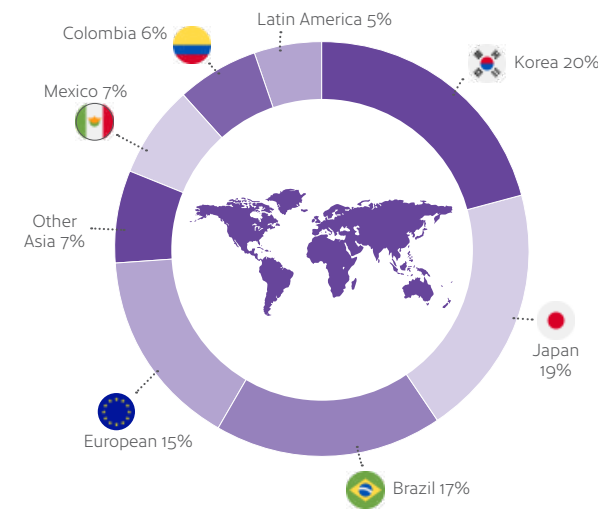

Our nationality mix

Accreditations & Memberships

LanguageCourse^{net} Book at worldwide lowest price at:
<https://www.languagecourse.net/school-centre-of-english-studies-ces-dublin.php3>

+1 646 503 18 10	+44 330 124 03 17	+34 93 220 38 75	+33 1-78416974	+41 225 180 700	+49 221 162 56897	+43 720116182
+31 858880253	+7 4995000466	+46 844 68 36 76	+47 219 30 570	+45 898 83 996	+39 02-94751194	+48 223 988 072
+81 345 895 399	+55 213 958 08 76	+86 19816218990