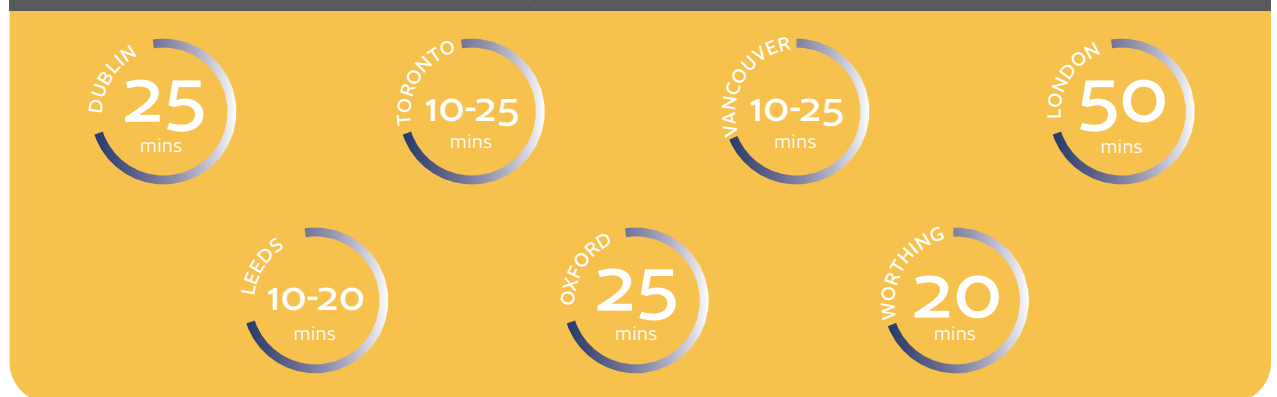

In CES Dublin we also offer 2 private CES shared houses with single, twin or double rooms, all ensuite with shared cooking and eating facilities.

CES Student Residential facilities are ideally located within easy access to all our schools