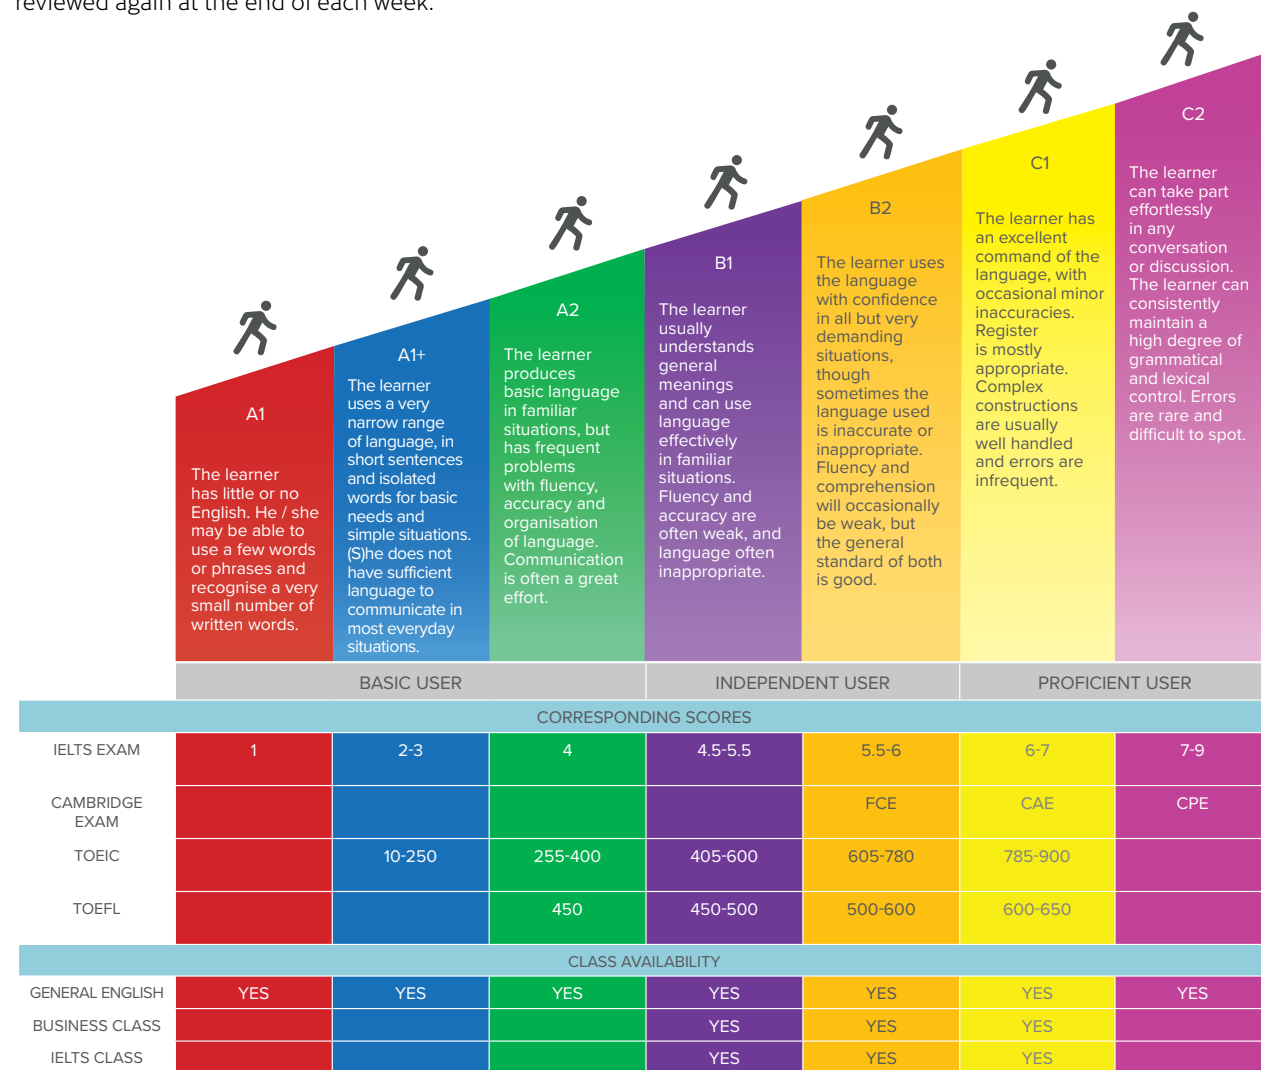

Level Descriptors

CES offers tuition for students who wish to make the maximum amount of progress to develop their English language skills that may be required for further study or future career opportunities. CES provides various language courses suitable to all English language levels. Our professional Academic Team are available to help and advise you on your language course choices.

Every week your teachers make a plan based on the learning needs of the students.

The course book and our Curriculum Framework, which is matched to the CEFR (Common European Framework of References for Languages) is the basis for much of the curriculum, with supplementary material taken from resource books and authentic materials.

Learning objectives for the week are set and shared with students on Monday morning. These objectives are reviewed again at the end of each week.

You will also have regular revision and testing to help you review your learning and measure your progress. In addition, you will have regular online tutorials with your teacher where you can discuss your individual progress and needs in more detail.

ALL OUR LANGUAGE COURSES INCLUDE

- Placement test
- Access to CES Online Platform
- Welcome Orientation tour on the first Monday of your course
- Access to the Adult Social programme
- Access to the Self-Access Centre
- Full use of school facilities

* CES Vancouver does not offer online tutorials.

Course Information

COURSE	LOCATIONS			HOURS PER WEEK			MINUTES PER LESSON			SCHEDULE		
	IRL	UK	CAN	IRL	UK	CAN	IRL	UK	CAN	IRELAND	UK	CANADA
★ = most popular												
Standard General English	✓	✓	✓	18.33	15	15	55	45	45	09:00 - 13:00, Mon - Fri	09:30 - 13:00, Mon - Fri	09:00 - 12:15, Mon - Fri
★ Intensive General English	✓	✓	✓	23.83	22	18.75	55	45	45	09:00 - 13:00, Mon - Fri, 14:00 - 16:00, Tues to Thurs	09:30 - 13:00, Mon - Fri, 14:00 - 16:30 Tues to Thurs	09:00 - 14:00, Mon - Thurs, 09:00 - 12:15 Fridays
Super Intensive General English	X	X	✓				22.5		45			09:00 - 15:15, Mon - Thurs, 09:00 - 12:15 Fridays
Combination Course	✓	✓	✓	23.33	23.33	19	55	45	45	09:00 - 13:00 Mon - Fri Group Lessons, 14:00 - 16:30 Two Afternoons One-to-One		
One-To-One Lessons *	✓	✓	✓	Min 2	Min 2	Min 2	60	60	60			
★ Standard IELTS Preparation	✓	X	✓	18.33			15	55	45	09:00 - 13:00, Mon - Fri		09:00 - 12:15, Mon - Fri
Intensive IELTS Preparation	✓	✓	✓	23.83	22	18.75	55	45	45	09:00 - 13:00, Mon - Fri, 14:00 - 16:00, Tues to Thurs	09:30 - 13:00, Mon - Fri, 14:00 - 16:30 Tues to Thurs	09:00 - 14:00, Mon - Thurs, 09:00 - 12:15 Fridays
Cambridge Preparation	✓	✓	✓	23.83	23.33	18.75	55	45	45	9:00 - 13:00, Mon to Fri (GE), 14:00 - 16:00, Tues to Thurs (Cambridge)	09:30 - 13:00, Mon to Fri (GE), 14:00 - 16:30 two afternoons One to One Cambridge Prep	09:00 - 12:15, Mon - Fri (GE), 13:00 - 15:15, Mon - Thurs (One-to-One Cambridge Prep)
★ University Pathway Program	✓	✓	✓	23.83	22	22.5	55	45	45	09:00 - 13:00, Mon - Fri, 14:00 - 16:00, Tues to Thurs	09:30 - 13:00, Mon - Fri, 14:00 - 16:30 Tues to Thurs	09:00 - 15:15, Mon - Thurs, 09:00 - 12:15 Fridays
★ Overseas Teacher Training **	✓	✓	X	18.33	15		55	45		09:00 - 13:00, Mon - Fri	09:30 - 13:00, Mon - Fri	
CELTA ***	✓	✓	X	35	35		90	90		09:00 - 17:00, Mon - Fri	09:30 - 17:00, Mon - Fri	
General English with Business	✓	✓	✓	23.83	22	18.75	55	45	45	09:00 - 13:00 Mon - Fri General English, 14:00 - 16:00 Tues - Thurs - Business English	09:30 - 13:00 Mon - Fri General English, 14:00 - 16:30 Tues - Thurs Business English	09:00 - 12:15 Mon - Fri General English, 13:00 - 14:00 Mon - Thurs Business English
Digital Marketing ****	X	X	✓				22.5		45			09:00 - 15:15, Mon - Thurs, 09:00 - 12:15 Fridays
30+ ****	X	X	✓			15			45			09:00 - 12:15, Mon - Fri
50+ *****	X	✓	X		15				45		09:30 - 13:00, Mon - Fri	

* Min 2 hours / session ** UK: London, Edinburgh, Leeds, Worthing; Canada: Groups Only
*** Online Part time: Independent work approx 20 hrs p/w, must attend teaching practice every week
**** Toronto only ***** Afternoon cultural visits and 1 full day tour included

LanguageCourse.net Book at worldwide lowest price at: <https://www.languagecourse.net/school-centre-of-english-studies-ces-dublin.php3>

- +1 646 503 18 10
- +44 330 124 03 17
- +34 93 220 38 75
- +33 1-78416974
- +41 225 180 700
- +49 221 162 56897
- +43 720116182
- +31 858880253
- +7 4995000466
- +46 844 68 36 76
- +47 219 30 570
- +45 898 83 996
- +39 02-94751194
- +81 345 895 399
- +55 213 958 08 76
- +86 19816218990
- +48 223 988 072