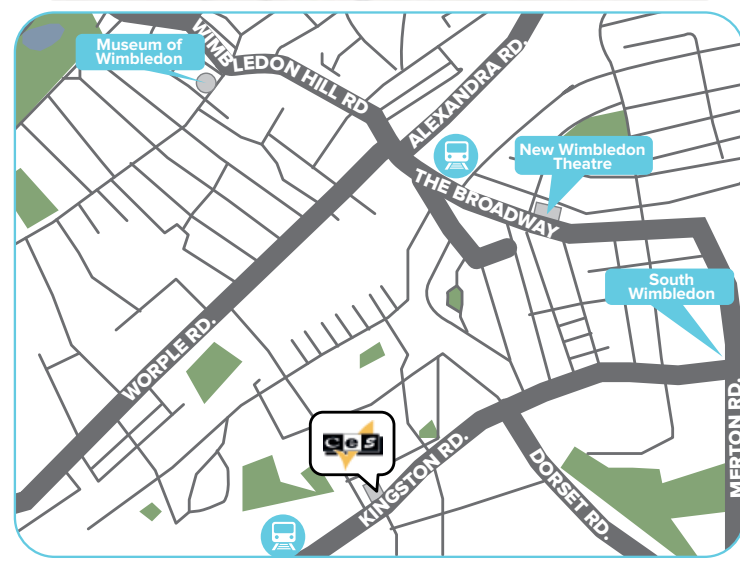

MINIMUM AGE

16

MAXIMUM PER CLASS

14

AVERAGE CLASS SIZE

12

YEAR-ROUND CLASSROOMS

11

DISTANCE TO LONDON

25
mins

Small school with an experienced and dedicated team

Families within walking distance and close to public transport

Located in the fashionable suburb of Wimbledon

10 minutes walk from the train / tube system