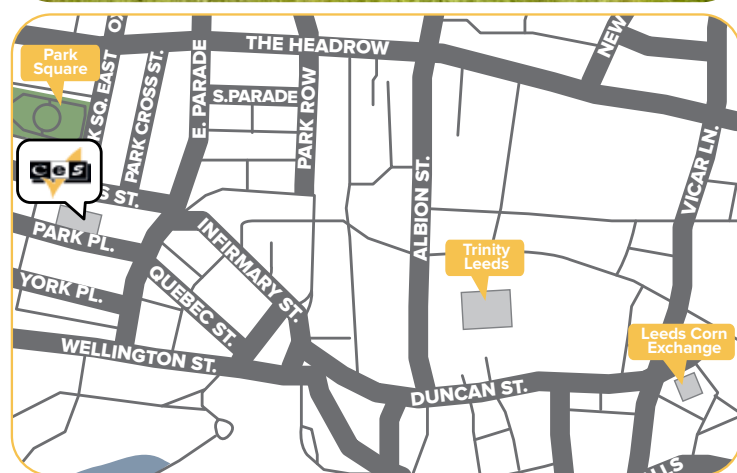

Official Celta centre
IELTS **CELTA**
Continuously Training English for Success at World Standard

- Dedicated and experienced staff with full qualifications.
- Average commute time of 20 minutes from homestays.
- Located in the very heart of Leeds city centre.
- 8 minutes walk from all forms of public transport.