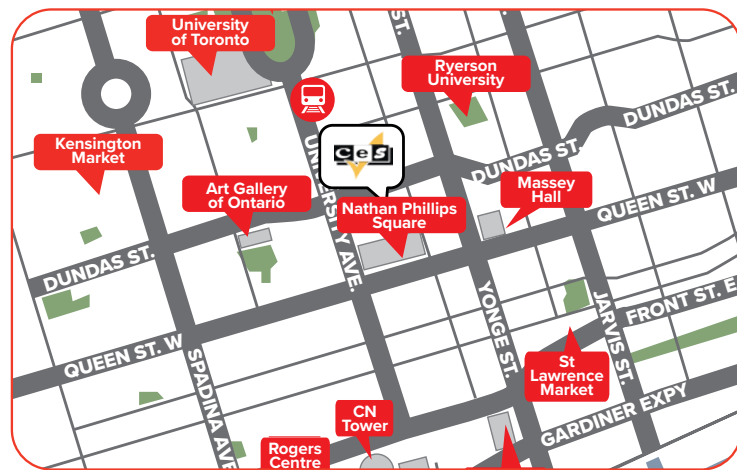

Toronto

"Study in Canada's most cosmopolitan city!"

Conveniently located in the heart of the downtown core, we are 250 meters from the lively Young and Dundas Square. CES Toronto is all about creating experiences of a lifetime! With its vibrant lifestyle, this dynamic metropolis filled with skyscrapers and many green spaces will boost your taste for adventure!

 **Welcoming**

Toronto is the Huron word for "meeting place" – with 250 ethnicities, Toronto is truly where the world comes together and all are welcome!

Official IELTS, OET, University of Cambridge Exams and CELPIP Test Centre

Accessible

Located in the heart of the historic district – just 200 meters from Waterfront Station, the centre point for public transportation.

Diverse

Outdoor markets, festivals, sports events, shows, shopping and dining – everything you could ask for!

Small school with a dedicated team.

Homestays located so you are never more than 20 minutes.

Located in the quiet village of Wheatley.

Public transport is just 5 minutes from the school.

Our nationality mix