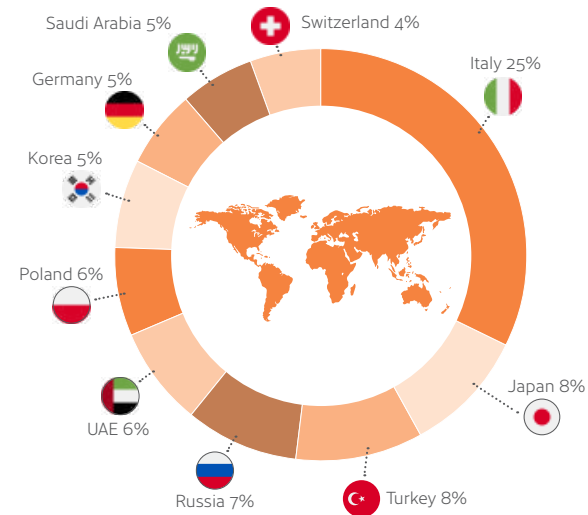

Our nationality mix

Accreditations & Memberships

LanguageCourse^{net} Book at worldwide lowest price at:
<https://www.languagecourse.net/school-centre-of-english-studies-ces-dublin.php3>

+1 646 503 18 10	+44 330 124 03 17	+34 93 220 38 75	+33 1-78416974	+41 225 180 700	+49 221 162 56897	+43 720116182
+31 858880253	+7 4995000466	+46 844 68 36 76	+47 219 30 570	+45 898 83 996	+39 02-94751194	+48 223 988 072
+81 345 895 399	+55 213 958 08 76	+86 19816218990