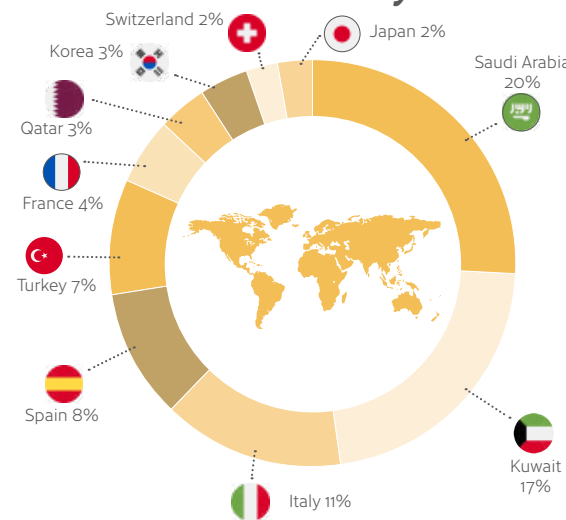

Our nationality mix

Accreditations & Memberships

LanguageCourse^{net} Book at worldwide lowest price at:
<https://www.languagecourse.net/school-centre-of-english-studies-ces-dublin.php3>

- +1 646 503 18 10
- +31 858880253
- +44 330 124 03 17
- +7 4995000466
- +34 93 220 38 75
- +46 844 68 36 76
- +81 345 895 399
- +33 1-78416974
- +47 219 30 570
- +55 213 958 08 76
- +41 225 180 700
- +45 898 83 996
- +86 19816218990
- +49 221 162 56897
- +39 02-94751194
- +43 720116182
- +48 223 988 072