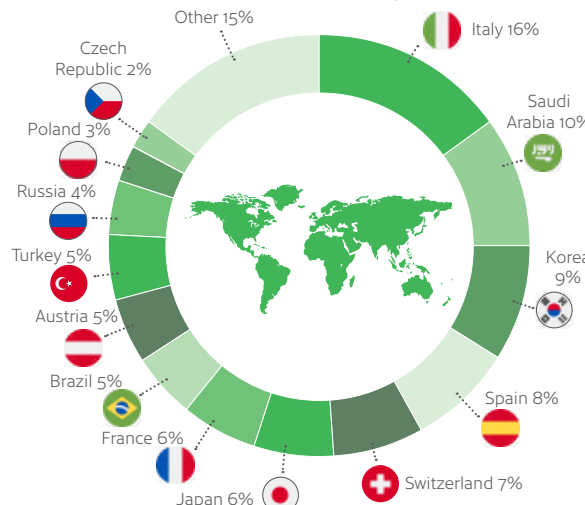

Our nationality mix

Accreditations & Memberships

ALTO Marketing English in Ireland IALC Eqaquals

LanguageCourse^{net} Book at worldwide lowest price at: <https://www.languagecourse.net/school-centre-of-english-studies-ces-dublin.php3>

- +1 646 503 18 10
- +44 330 124 03 17
- +34 93 220 38 75
- +33 1-78416974
- +41 225 180 700
- +49 221 162 56897
- +43 720116182
- +31 858880253
- +7 4995000466
- +46 844 68 36 76
- +47 219 30 570
- +45 898 83 996
- +39 02-94751194
- +48 223 988 072
- +81 345 895 399
- +55 213 958 08 76
- +86 19816218990