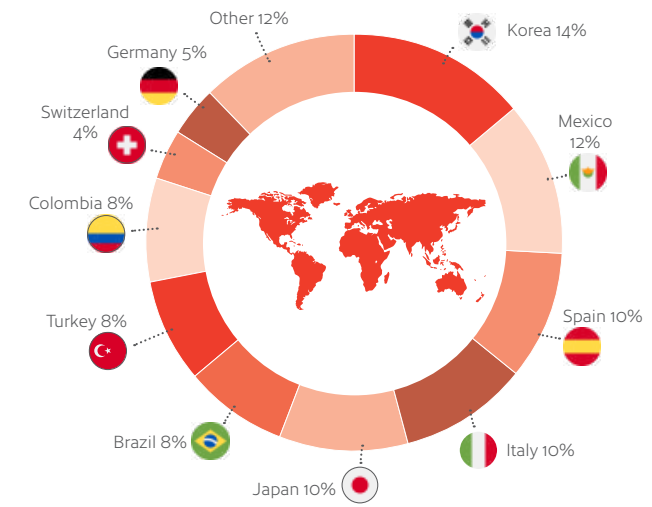

Our nationality mix

Accreditations & Memberships

Book at worldwide lowest price at: <https://www.languagecourse.net/school-centre-of-english-studies-ces-dublin.php3>

- +1 646 503 18 10
- +44 330 124 03 17
- +34 93 220 38 75
- +33 1-78416974
- +41 225 180 700
- +49 221 162 56897
- +43 720116182
- +31 858880253
- +7 4995000466
- +46 844 68 36 76
- +47 219 30 570
- +45 898 83 996
- +39 02-94751194
- +8 223 988 072
- +81 345 895 399
- +55 213 958 08 76
- +86 19816218990