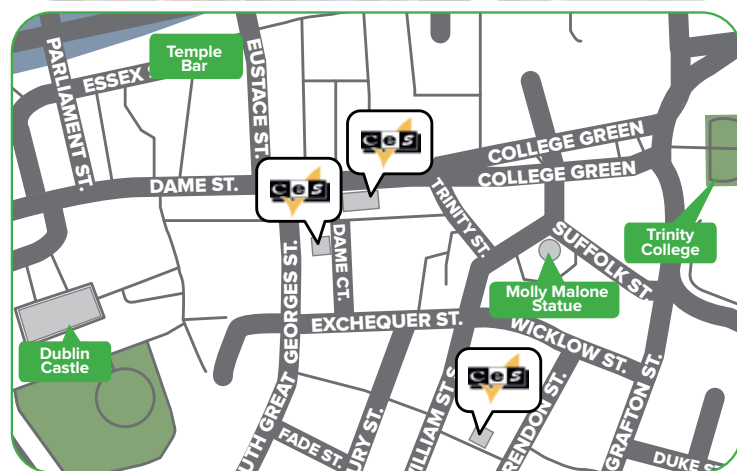

Official IELTS, Pearson, OET, Cambridge test centre & Celta centre

IELTS OET UNIVERSITY OF CAMBRIDGE CELTA ETS TOEIC