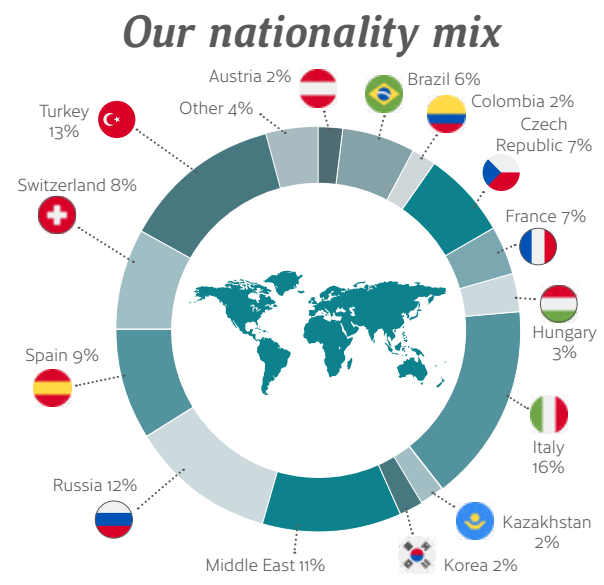

Friendly

Worthing is known for its warm welcome to all visitors.

Only British Council accredited school in Worthing.

Families within walking distance and close to public transport.

Worthing is a small safe and secure town.

Easy to navigate with excellent public transport.