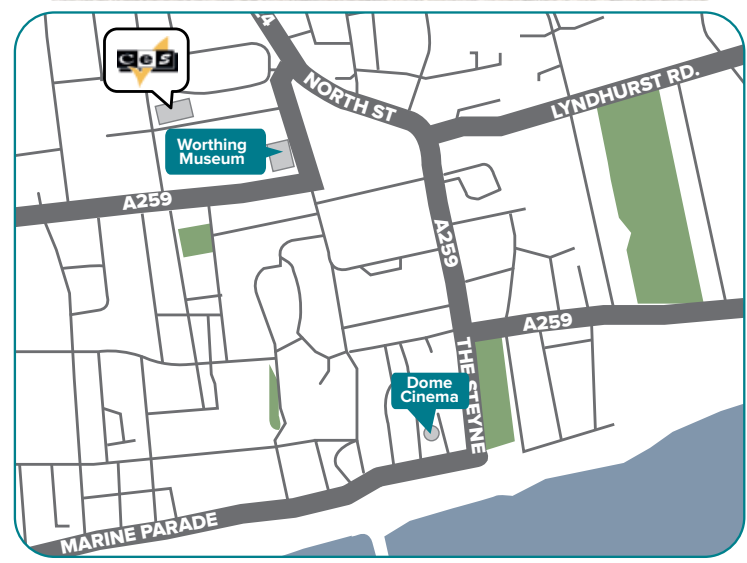

Worthing

"Experience England by the sea"

Worthing is a small town on the south coast of England. CES Worthing is located in a quiet residential area, with spacious gardens providing ample room to relax between lessons. Our dedicated social programme team are on hand to help you experience the best the south coast has to offer.

MINIMUM AGE **16**

MAXIMUM PER CLASS **14**

AVERAGE CLASS SIZE **10**

FACILITATOR CLASSROOMS **14**

AVERAGE STUDENT NUMBER **75**

Charming

A beautiful seaside town, full of traditional English charm.

Beach vibe

A thriving seafront offering plenty of opportunities to enjoy the British sun.

Friendly

Worthing is known for its warm welcome to all visitors.

Only British Council accredited school in Worthing.

Families within walking distance and close to public transport.

Worthing is a small safe and secure town.

Easy to navigate with excellent public transport.

Accreditations & Memberships