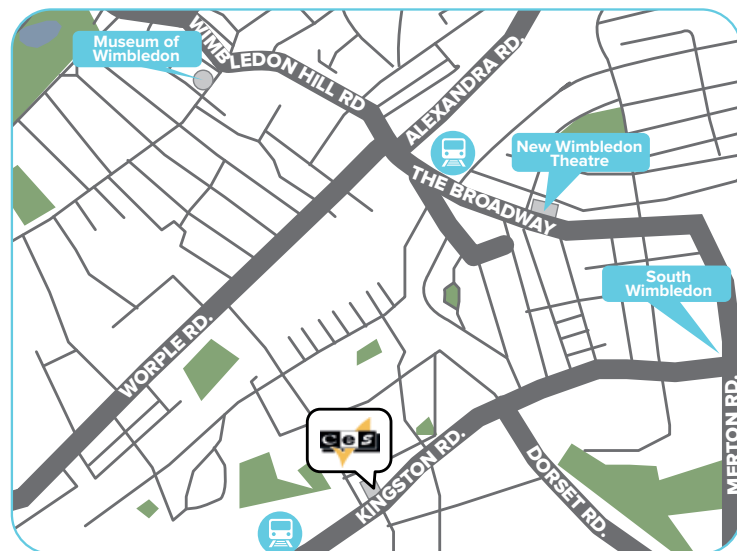

Historical

One of the most famous cities in the world, there is history and culture around every corner.

Contemporary

Full of modern art galleries, designer shopping, latest theatre shows, movies, concerts, diverse and stylish restaurants.

Small school with an experienced and dedicated team

Families within walking distance and close to public transport

Located in the fashionable suburb of Wimbledon

10 minutes walk from the train / tube system