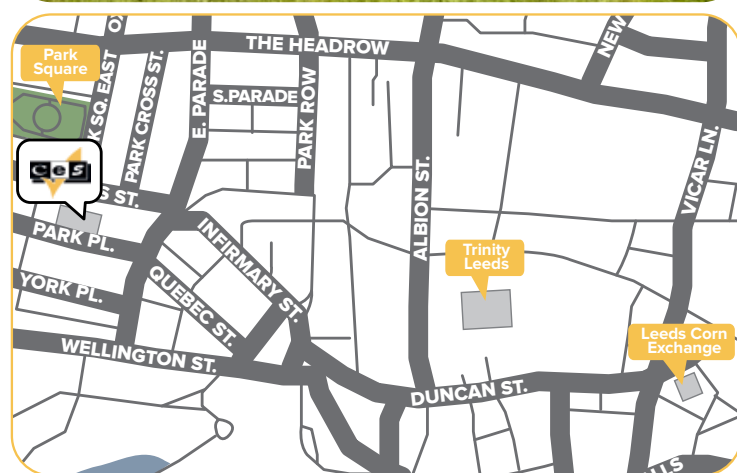

Official Celta centre
IELTS **CELTA**
Continuing Education for Teachers of English as a Foreign Language

- Dedicated and experienced staff with full qualifications.
- Average commute time of 20 minutes from homestays.
- Located in the very heart of Leeds city centre.
- 8 minutes walk from all forms of public transport.