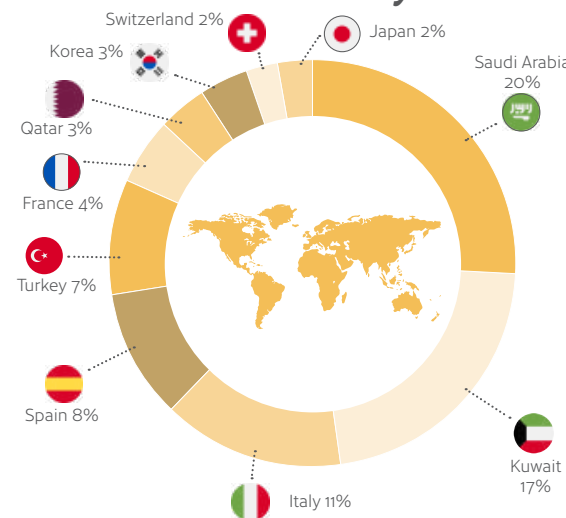

Our nationality mix

Accreditations & Memberships

LanguageCourse^{net} Book at worldwide lowest price at:
<https://www.languagecourse.net/school-centre-of-english-studies-ces-dublin.php3>

- +1 646 503 18 10
- +44 330 124 03 17
- +34 93 220 38 75
- +33 1-78416974
- +41 225 180 700
- +49 221 162 56897
- +43 720116182
- +31 858880253
- +7 4995000466
- +46 844 68 36 76
- +47 219 30 570
- +45 898 83 996
- +39 02-94751194
- +48 223 988 072
- +81 345 895 399
- +55 213 958 08 76
- +86 19816218990