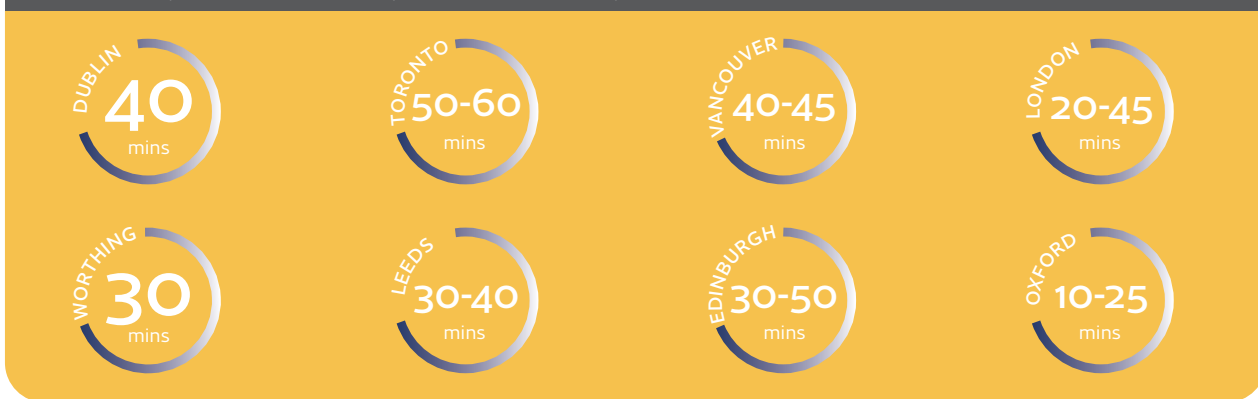

CES can also offer 'Premium Home Stay' option in Wimbledon and Oxford.

CES Homestay facilities are ideally located within easy access to all our schools

Residential Accommodation

For students aged 18+ years of age who may prefer more independence - or if you want to experience living in a furnished apartment or residence while you improve your language skills with other like-minded students - then perhaps one of our alternative accommodation options would be the best choice for you.

CES offers wonderful self-catering residential accommodation (availability dependent) in Dublin, London, Vancouver, Toronto, Leeds and Worthing. Single en-suite rooms form part of an apartment of 4/5 bedrooms with shared cooking and eating facilities. Many of the new residences also have gym and laundry facilities on-site.