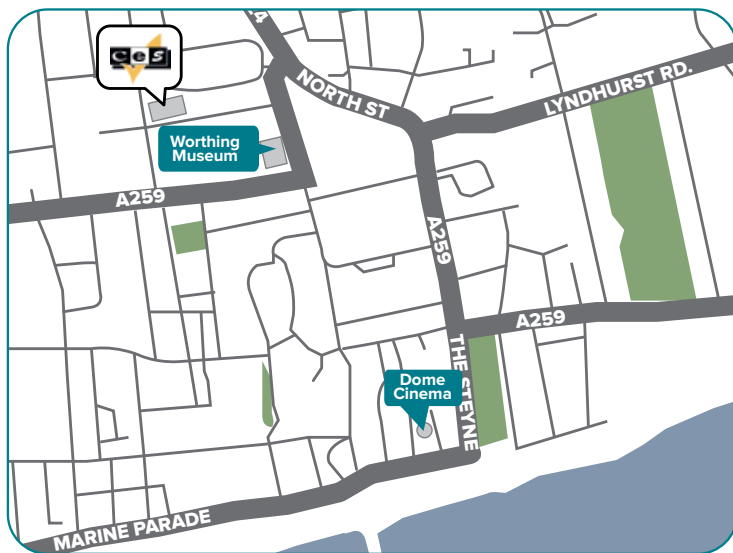

Only British Council accredited school in Worthing.

Families within walking distance and close to public transport.

Worthing is a small safe and secure town.

Easy to navigate with excellent public transport.