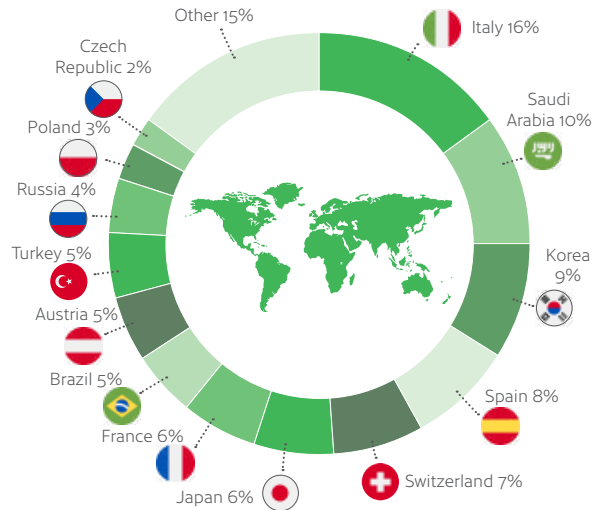

Our nationality mix

Accreditations & Memberships

LanguageCourse^{net} Book at worldwide lowest price at: <https://www.languagecourse.net/school-centre-of-english-studies-ces-dublin.php3>

- +1 646 503 18 10
- +44 330 124 03 17
- +34 93 220 38 75
- +33 1-78416974
- +41 225 180 700
- +49 221 162 56897
- +43 720116182
- +31 858880253
- +7 4995000466
- +46 844 68 36 76
- +47 219 30 570
- +45 898 83 996
- +39 02-94751194
- +48 223 988 072
- +81 345 895 399
- +55 213 958 08 76
- +86 19816218990