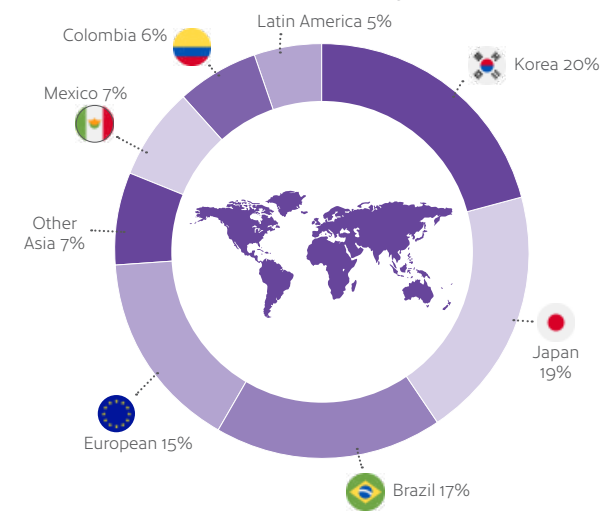

Our nationality mix

Accreditations & Memberships

LanguageCourse^{net} Book at worldwide lowest price at:
<https://www.languagecourse.net/school-centre-of-english-studies-ces-dublin.php3>

+1 646 503 18 10	+44 330 124 03 17	+34 93 220 38 75	+33 1-78416974	+41 225 180 700	+49 221 162 56897	+43 720116182
+31 858880253	+7 4995000466	+46 844 68 36 76	+47 219 30 570	+45 898 83 996	+39 02-94751194	+48 223 988 072
+81 345 895 399	+55 213 958 08 76	+86 19816218990