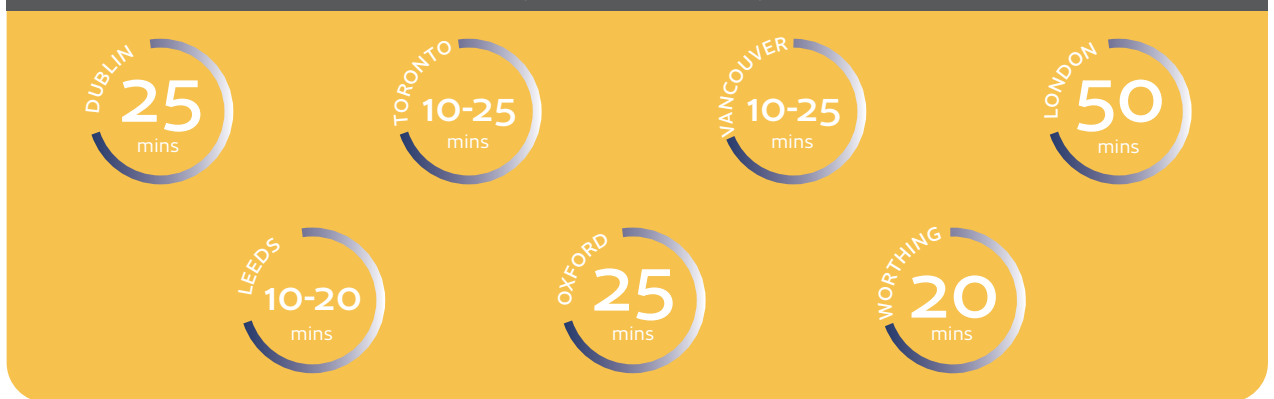

In CES Dublin we also offer 2 private CES shared houses with single, twin or double rooms, all ensuite with shared cooking and eating facilities.

CES Student Residential facilities are ideally located within easy access to all our schools