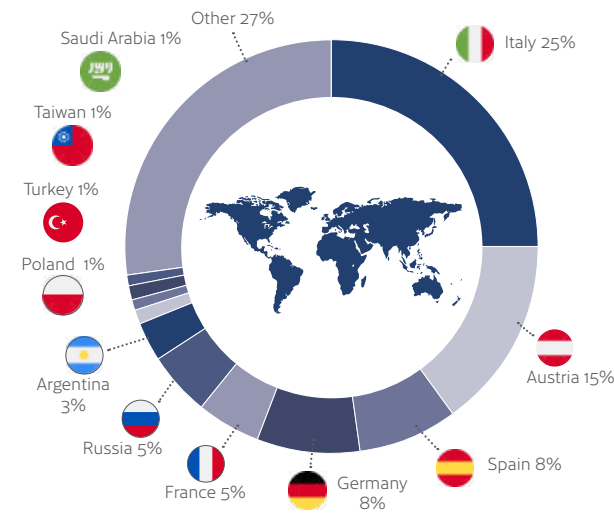

Our nationality mix

Accreditations & Memberships

LanguageCourse^{net} Book at worldwide lowest price at:
<https://www.languagecourse.net/school-centre-of-english-studies-ces-dublin.php3>

+1 646 503 18 10	+44 330 124 03 17	+34 93 220 38 75	+33 1-78416974	+41 225 180 700	+49 221 162 56897	+43 720116182
+31 858880253	+7 4995000466	+46 844 68 36 76	+47 219 30 570	+45 898 83 996	+39 02-94751194	+48 223 988 072
+81 345 895 399	+55 213 958 08 76	+86 19816218990