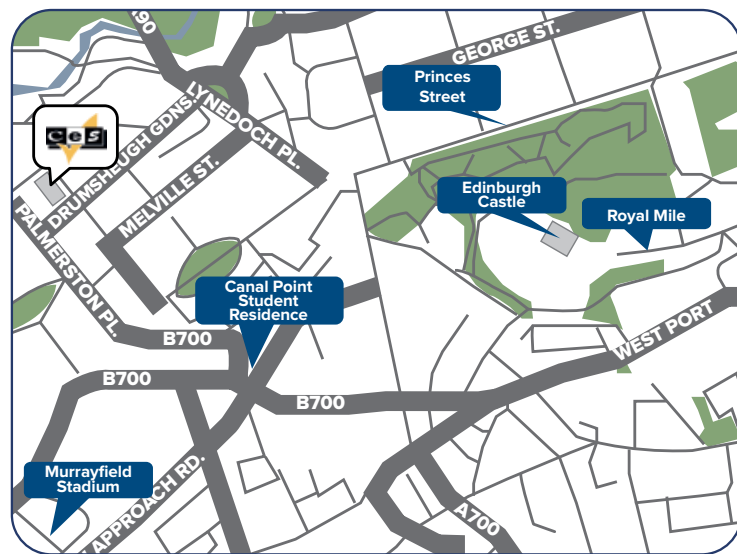

Official Celta centre
CELTA
Centres for Learning English in Scotland and Northern Ireland