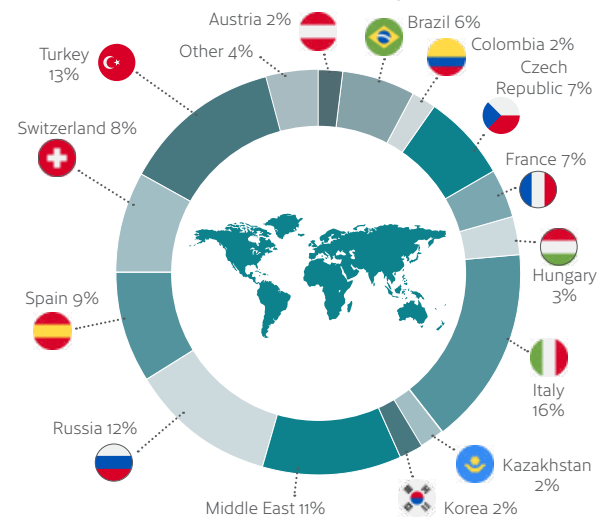

Our nationality mix

Accreditations & Memberships

LanguageCourse^{net} Book at worldwide lowest price at: <https://www.languagecourse.net/school-centre-of-english-studies-ces-dublin.php3>

+1 646 503 18 10	+44 330 124 03 17	+34 93 220 38 75	+33 1-78416974	+41 225 180 700	+49 221 162 56897	+43 720116182
+31 858880253	+7 4995000466	+46 844 68 36 76	+47 219 30 570	+45 898 83 996	+39 02-94751194	+82 223 988 072
+81 345 895 399	+55 213 958 08 76	+86 19816218990