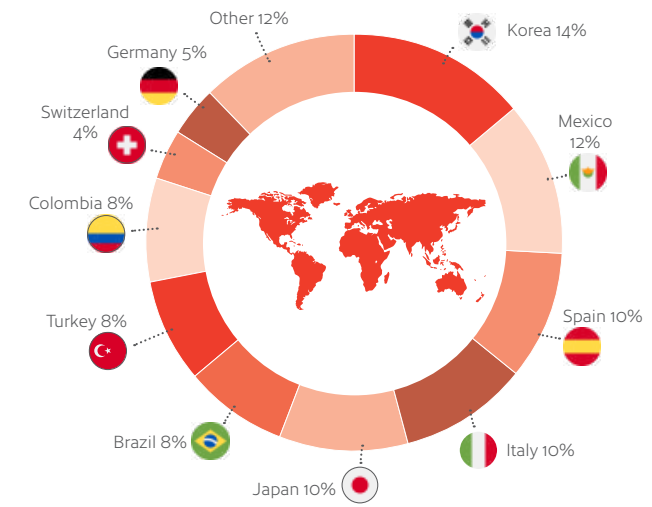

Our nationality mix

Accreditations & Memberships

LanguageCourse^{net} Book at worldwide lowest price at: <https://www.languagecourse.net/school-centre-of-english-studies-ces-dublin.php3>

- +1 646 503 18 10
- +44 330 124 03 17
- +34 93 220 38 75
- +33 1-78416974
- +41 225 180 700
- +49 221 162 56897
- +43 720116182
- +31 858880253
- +7 4995000466
- +46 844 68 36 76
- +47 219 30 570
- +45 898 83 996
- +39 02-94751194
- +48 223 988 072
- +81 345 895 399
- +55 213 958 08 76
- +86 19816218990