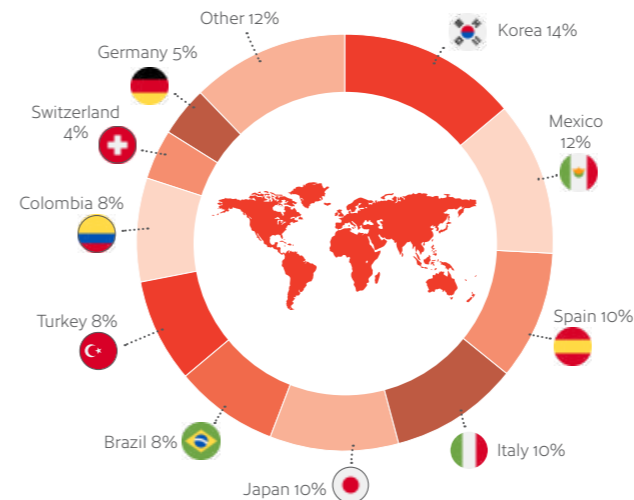

Our nationality mix

Accreditations & Memberships

LanguageCourse^{net} Book at worldwide lowest price at:
<https://www.languagecourse.net/school-centre-of-english-studies-ces-dublin.php3>

- +1 646 503 18 10
- +44 330 124 03 17
- +34 93 220 38 75
- +33 1-78416974
- +41 225 180 700
- +49 221 162 56897
- +43 720116182
- +31 858880253
- +7 4995000466
- +46 844 68 36 76
- +47 219 30 570
- +45 898 83 996
- +39 02-94751194
- +81 345 895 399
- +55 213 958 08 76
- +86 19816218990
- +48 223 988 072