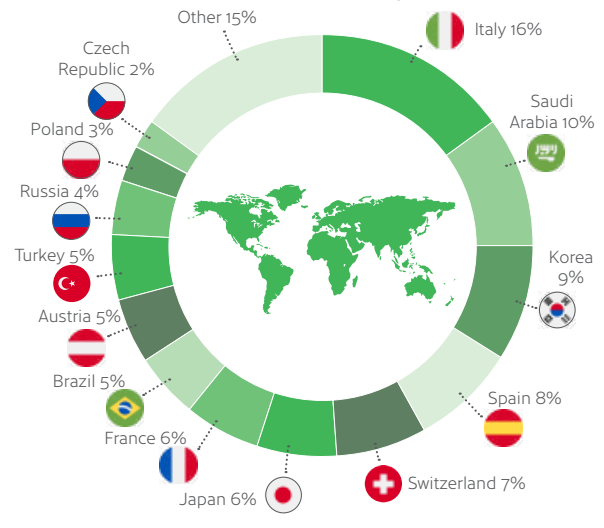

Our nationality mix

Accreditations & Memberships

LanguageCourse^{net} Book at worldwide lowest price at:
<https://www.languagecourse.net/school-centre-of-english-studies-ces-dublin.php3>

- +1 646 503 18 10
- +44 330 124 03 17
- +34 93 220 38 75
- +33 1-78416974
- +41 225 180 700
- +49 221 162 56897
- +43 720116182
- +61 345 895 399
- +7 4995000466
- +46 844 68 36 76
- +47 219 30 570
- +45 898 83 996
- +39 02-94751194
- +48 223 988 072
- +86 19816218990