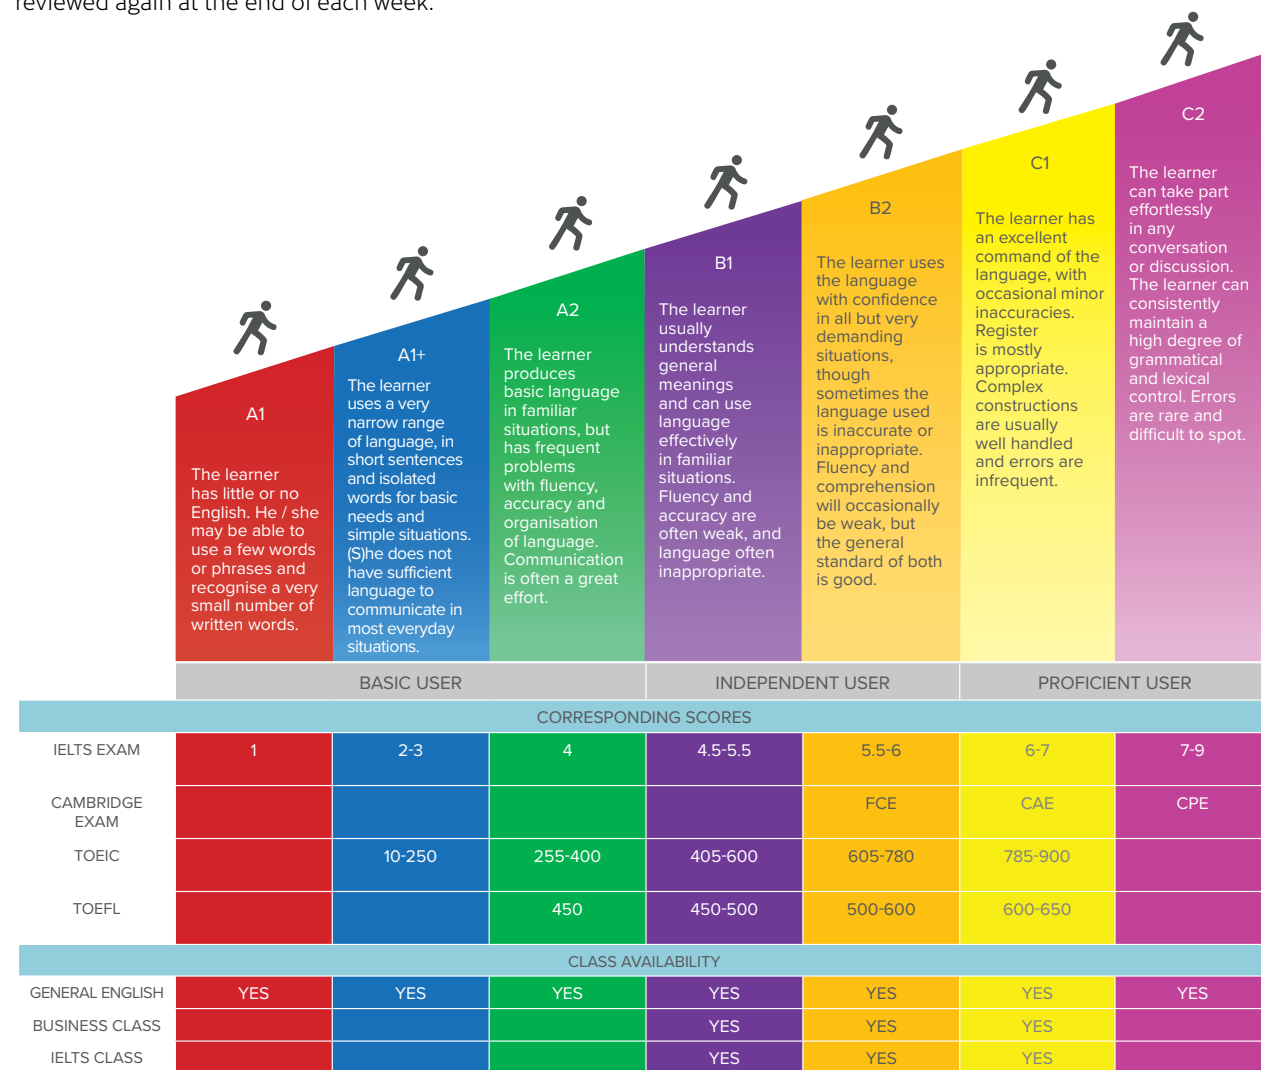

Level Descriptors

CES offers tuition for students who wish to make the maximum amount of progress to develop their English language skills that may be required for further study or future career opportunities. CES provides various language courses suitable to all English language levels. Our professional Academic Team are available to help and advise you on your language course choices.

Every week your teachers make a plan based on the learning needs of the students.

The course book and our Curriculum Framework, which is matched to the CEFR (Common European Framework of References for Languages) is the basis for much of the curriculum, with supplementary material taken from resource books and authentic materials.

Learning objectives for the week are set and shared with students on Monday morning. These objectives are reviewed again at the end of each week.

You will also have regular revision and testing to help you review your learning and measure your progress. In addition, you will have regular online tutorials with your teacher where you can discuss your individual progress and needs in more detail.

ALL OUR LANGUAGE COURSES INCLUDE

- Placement test
- Access to CES Online Platform
- Welcome Orientation tour on the first Monday of your course
- Access to the Adult Social programme
- Access to the Self-Access Centre
- Full use of school facilities

* CES Vancouver does not offer online tutorials.

Course Information

COURSE	LOCATIONS			HOURS PER WEEK			MINUTES PER LESSON			SCHEDULE		
	IRL	UK	CAN	IRL	UK	CAN	IRL	UK	CAN	IRELAND	UK	CANADA
★ = most popular												
Standard General English	✓	✓	✓	18.33	15	15	55	45	45	09:00 - 13:00, Mon - Fri	09:30 - 13:00, Mon - Fri	09:00 - 12:15, Mon - Fri
★ Intensive General English	✓	✓	✓	23.83	22	18.75	55	45	45	09:00 - 13:00, Mon - Fri, 14:00 - 16:00, Tues to Thurs	09:30 - 13:00, Mon - Fri, 14:00 - 16:30 Tues to Thurs	09:00 - 14:00, Mon - Thurs, 09:00 - 12:15 Fridays
Super Intensive General English	X	X	✓				22.5		45			09:00 - 15:15, Mon - Thurs, 09:00 - 12:15 Fridays
Combination Course	✓	✓	✓	23.33	23.33	19	55	45	45	09:00 - 13:00 Mon - Fri Group Lessons, 14:00 - 16:30 Two Afternoons One-to-One		
One-To-One Lessons *	✓	✓	✓	Min 2	Min 2	Min 2	60	60	60			
★ Standard IELTS Preparation	✓	X	✓	18.33			15	55	45	09:00 - 13:00, Mon - Fri		09:00 - 12:15, Mon - Fri
Intensive IELTS Preparation	✓	✓	✓	23.83	22	18.75	55	45	45	09:00 - 13:00, Mon - Fri, 14:00 - 16:00, Tues to Thurs	09:30 - 13:00, Mon - Fri, 14:00 - 16:30 Tues to Thurs	09:00 - 14:00, Mon - Thurs, 09:00 - 12:15 Fridays
Cambridge Preparation	✓	✓	✓	23.83	23.33	18.75	55	45	45	9:00 - 13:00, Mon to Fri (GE), 14:00 - 16:00, Tues to Thurs (Cambridge)	09:30 - 13:00, Mon to Fri (GE), 14:00 - 16:30 two afternoons One to One Cambridge Prep	09:00 - 12:15, Mon - Fri (GE), 13:00 - 15:15, Mon - Thurs (One-to-One Cambridge Prep)
★ University Pathway Program	✓	✓	✓	23.83	22	22.5	55	45	45	09:00 - 13:00, Mon - Fri, 14:00 - 16:00, Tues to Thurs	09:30 - 13:00, Mon - Fri, 14:00 - 16:30 Tues to Thurs	09:00 - 15:15, Mon - Thurs, 09:00 - 12:15 Fridays
★ Overseas Teacher Training **	✓	✓	X	18.33	15		55	45		09:00 - 13:00, Mon - Fri	09:30 - 13:00, Mon - Fri	
CELTA ***	✓	✓	X	35	35		90	90		09:00 - 17:00, Mon - Fri	09:30 - 17:00, Mon - Fri	
General English with Business	✓	✓	✓	23.83	22	18.75	55	45	45	09:00 - 13:00 Mon - Fri General English, 14:00 - 16:00 Tues - Thurs - Business English	09:30 - 13:00 Mon - Fri General English, 14:00 - 16:30 Tues - Thurs Business English	09:00 - 12:15 Mon - Fri General English, 13:00 - 14:00 Mon - Thurs Business English
Digital Marketing ****	X	X	✓				22.5		45			09:00 - 15:15, Mon - Thurs, 09:00 - 12:15 Fridays
30+ ****	X	X	✓			15			45			09:00 - 12:15, Mon - Fri
50+ *****	X	✓	X		15				45		09:30 - 13:00, Mon - Fri	

* Min 2 hours / session ** UK: London, Edinburgh, Leeds, Worthing; Canada: Groups Only
*** Online Part time: Independent work approx 20 hrs p/w, must attend teaching practice every week
**** Toronto only ***** Afternoon cultural visits and 1 full day tour included