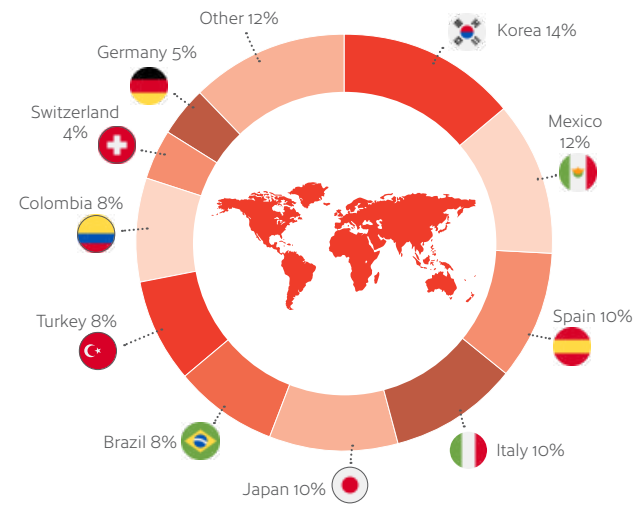

Our nationality mix

Accreditations & Memberships

LanguageCourse^{net} Book at worldwide lowest price at: <https://www.languagecourse.net/school-centre-of-english-studies-ces-dublin.php3>

- +1 646 503 18 10
- +44 330 124 03 17
- +34 93 220 38 75
- +33 1-78416974
- +41 225 180 700
- +49 221 162 56897
- +43 720116182
- +31 858880253
- +7 4995000466
- +46 844 68 36 76
- +47 219 30 570
- +45 898 83 996
- +39 02-94751194
- +81 345 895 399
- +55 213 958 08 76
- +86 19816218990
- +48 223 988 072