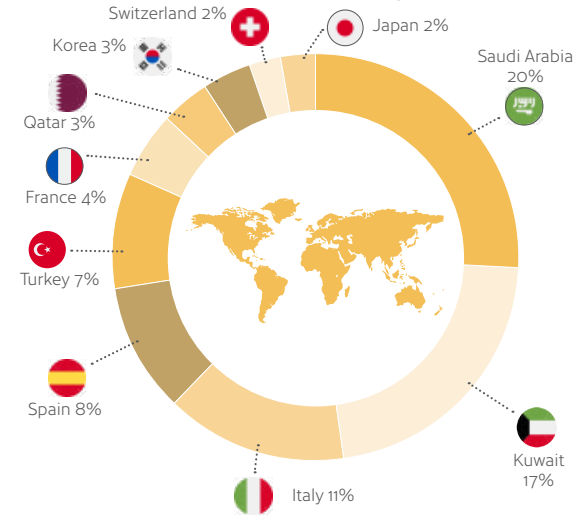

Our nationality mix

Accreditations & Memberships

ALTO **BRITISH COUNCIL** **IALC** **ENGLISHUK**

LanguageCourse^{net} Book at worldwide lowest price at:
<https://www.languagecourse.net/school-centre-of-english-studies-ces-dublin.php3>

- +1 646 503 18 10
- +44 330 124 03 17
- +34 93 220 38 75
- +33 1-78416974
- +41 225 180 700
- +49 221 162 56897
- +43 720116182
- +31 858880253
- +7 4995000466
- +46 844 68 36 76
- +47 219 30 570
- +45 898 83 996
- +39 02-94751194
- +81 345 895 399
- +55 213 958 08 76
- +86 19816218990
- +48 223 988 072