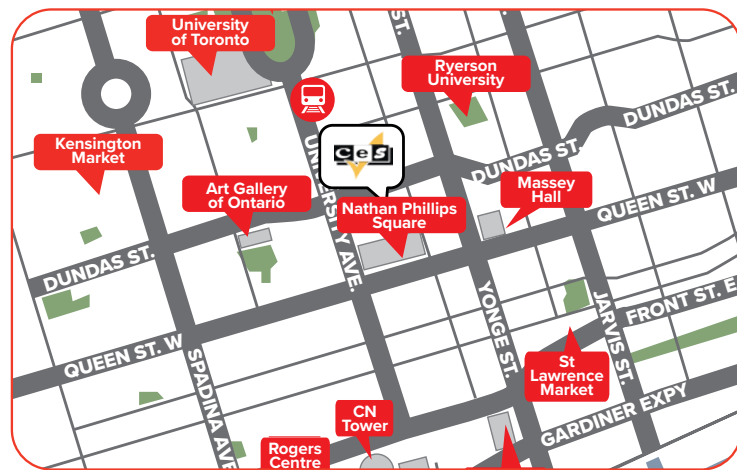

# Toronto

"Study in Canada's most cosmopolitan city!"

Conveniently located in the heart of the downtown core, we are 250 meters from the lively Young and Dundas Square. CES Toronto is all about creating experiences of a lifetime! With its vibrant lifestyle, this dynamic metropolis filled with skyscrapers and many green spaces will boost your taste for adventure!

**Welcoming**

Toronto is the Huron word for "meeting place" – with 250 ethnicities, Toronto is truly where the world comes together and all are welcome!

Official IELTS, OET, University of Cambridge Exams and CELPIP Test Centre

# Vancouver

"Find your Extraordinary"

Located between soaring mountains and the shores of the Pacific Ocean, Vancouver is a clean, safe, welcoming – and gorgeous – city!

## Accessible

Located in the heart of the historic district – just 200 meters from Waterfront Station, the centre point for public transportation.