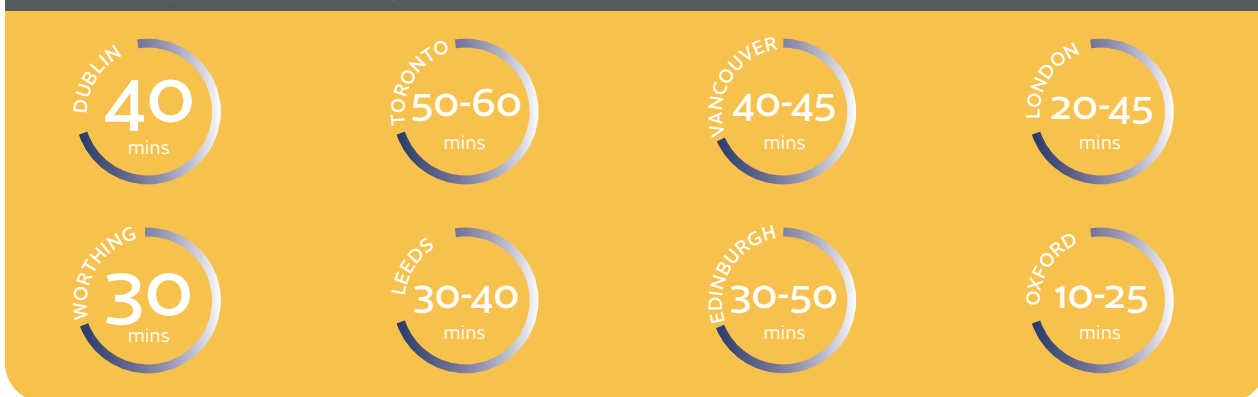

CES Homestay facilities are ideally located within easy access to all our schools