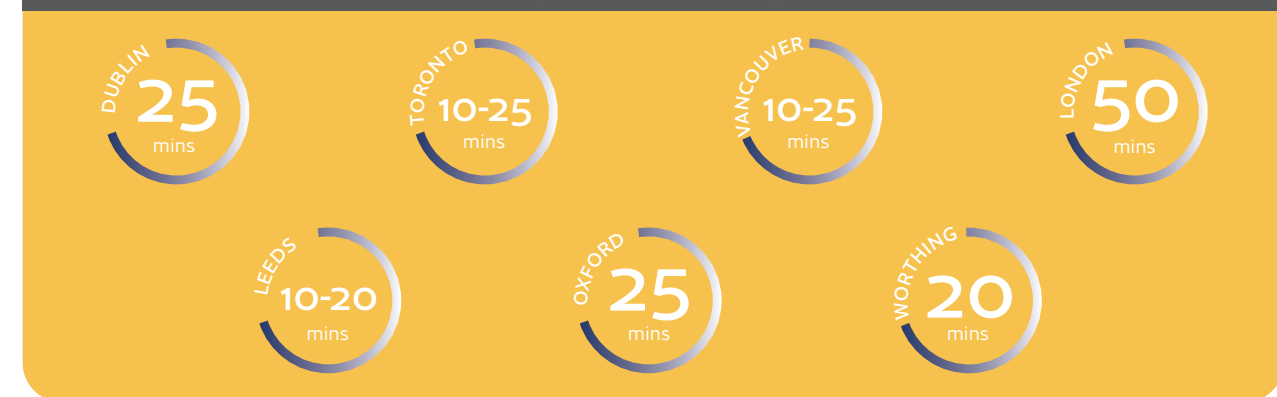

CES Student Residential facilities are ideally located within easy access to all our schools