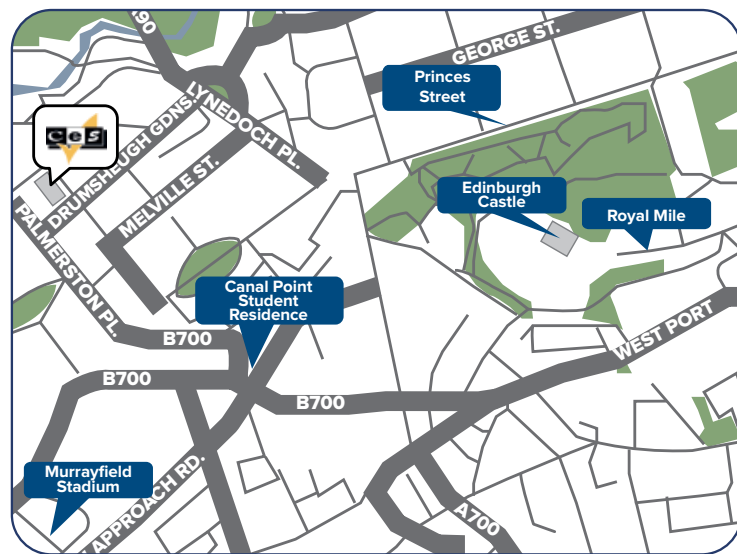

Official Celta centre
CELTA
Continuing to 'Teaching English to Speakers of Other Languages'