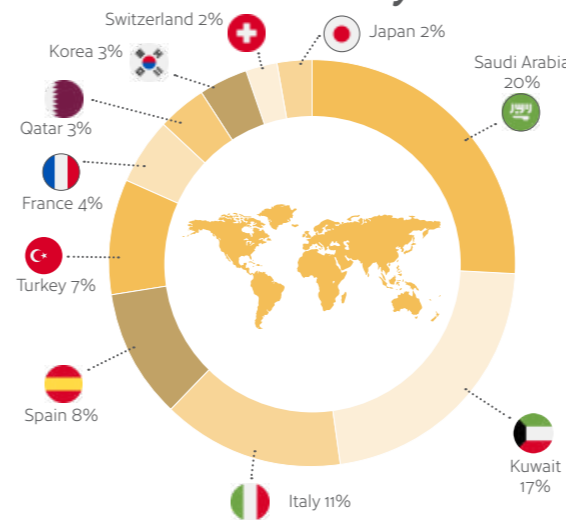

Our nationality mix

Accreditations & Memberships

LanguageCourse^{net} Book at worldwide lowest price at:
<https://www.languagecourse.net/school-centre-of-english-studies-ces-dublin.php3>

- +1 646 503 18 10
- +44 330 124 03 17
- +34 93 220 38 75
- +33 1-78416974
- +41 225 180 700
- +49 221 162 56897
- +43 720116182
- +31 858880253
- +7 4995000466
- +46 844 68 36 76
- +47 219 30 570
- +45 898 83 996
- +39 02-94751194
- +48 223 988 072
- +81 345 895 399
- +55 213 958 08 76
- +86 19816218990