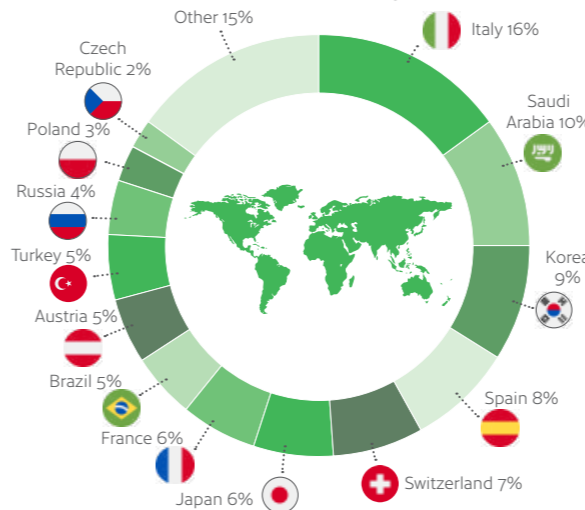

Our nationality mix

Accreditations & Memberships

LanguageCourse^{net} Book at worldwide lowest price at:
<https://www.languagecourse.net/school-centre-of-english-studies-ces-dublin.php3>

- +1 646 503 18 10
- +44 330 124 03 17
- +34 93 220 38 75
- +33 1-78416974
- +41 225 180 700
- +49 221 162 56897
- +43 720116182
- +31 858880253
- +7 4995000466
- +46 844 68 36 76
- +47 219 30 570
- +45 898 83 996
- +39 02-94751194
- +48 223 988 072
- +81 345 895 399
- +55 213 958 08 76
- +86 19816218990