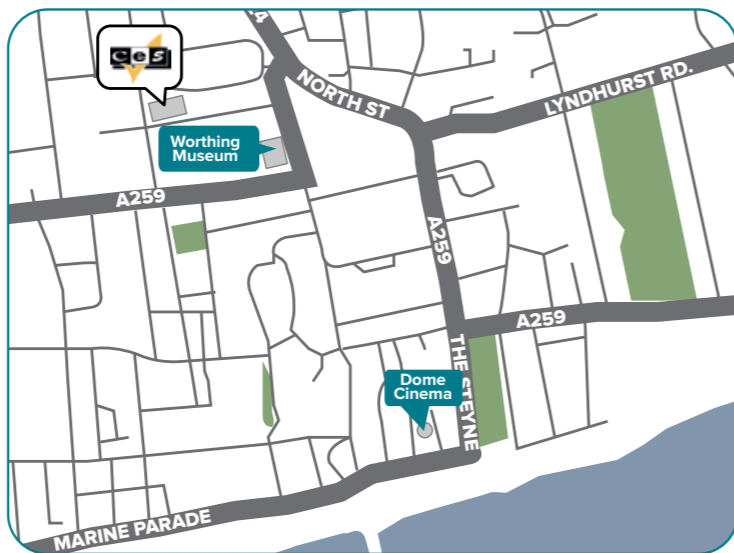

Friendly

Worthing is known for its warm welcome to all visitors.

- Only British Council accredited school in Worthing.
- Families within walking distance and close to public transport.
- Worthing is a small safe and secure town.
- Easy to navigate with excellent public transport.