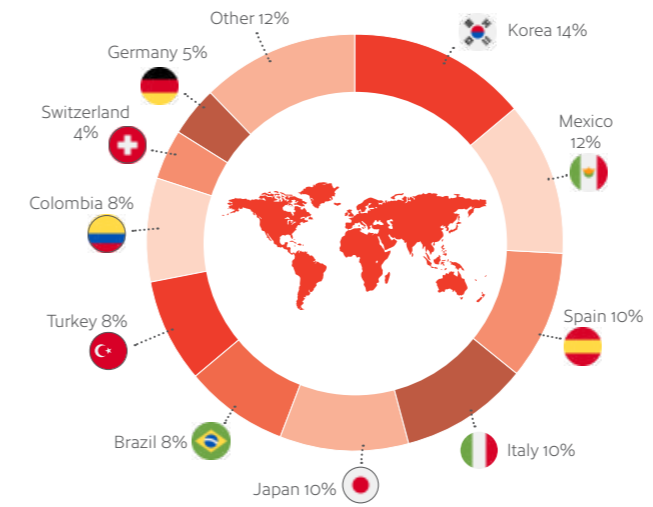

Our nationality mix

Accreditations & Memberships

LanguageCourse^{net} Book at worldwide lowest price at: <https://www.languagecourse.net/school-centre-of-english-studies-ces-dublin.php3>

- +1 646 503 18 10
- +44 330 124 03 17
- +34 93 220 38 75
- +33 1-78416974
- +41 225 180 700
- +49 221 162 56897
- +43 720116182
- +31 858880253
- +7 4995000466
- +46 844 68 36 76
- +47 219 30 570
- +45 898 83 996
- +39 02-94751194
- +48 223 988 072
- +81 345 895 399
- +55 213 958 08 76
- +86 19816218990