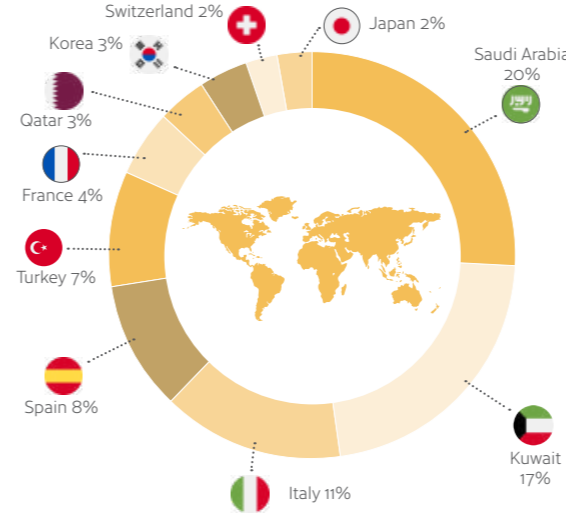

Our nationality mix

Accreditations & Memberships

LanguageCourse^{net} Book at worldwide lowest price at:
<https://www.languagecourse.net/school-centre-of-english-studies-ces-dublin.php3>

- +1 646 503 18 10
- +31 858880253
- +44 330 124 03 17
- +7 4995000466
- +34 93 220 38 75
- +46 844 68 36 76
- +81 345 895 399
- +33 1-78416974
- +47 219 30 570
- +55 213 958 08 76
- +41 225 180 700
- +45 898 83 996
- +86 19816218990
- +49 221 162 56897
- +39 02-94751194
- +43 720116182
- +48 223 988 072