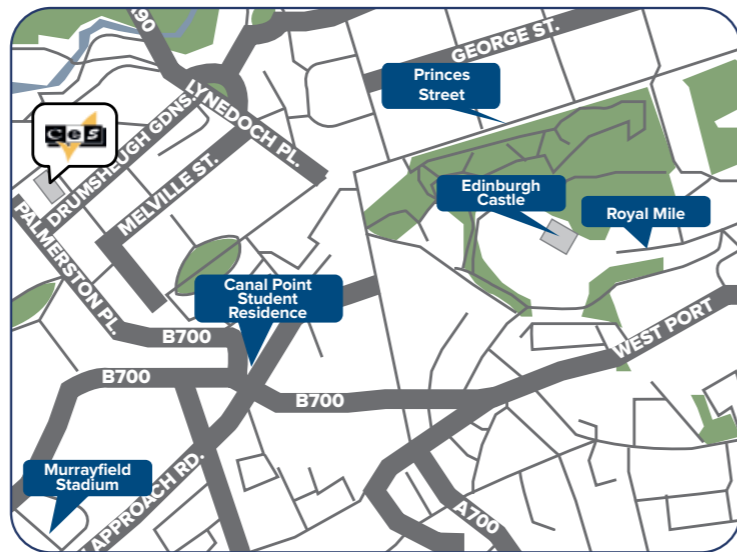

Official Celta centre
CELTA
Centres for Training English as a Second or Foreign Language