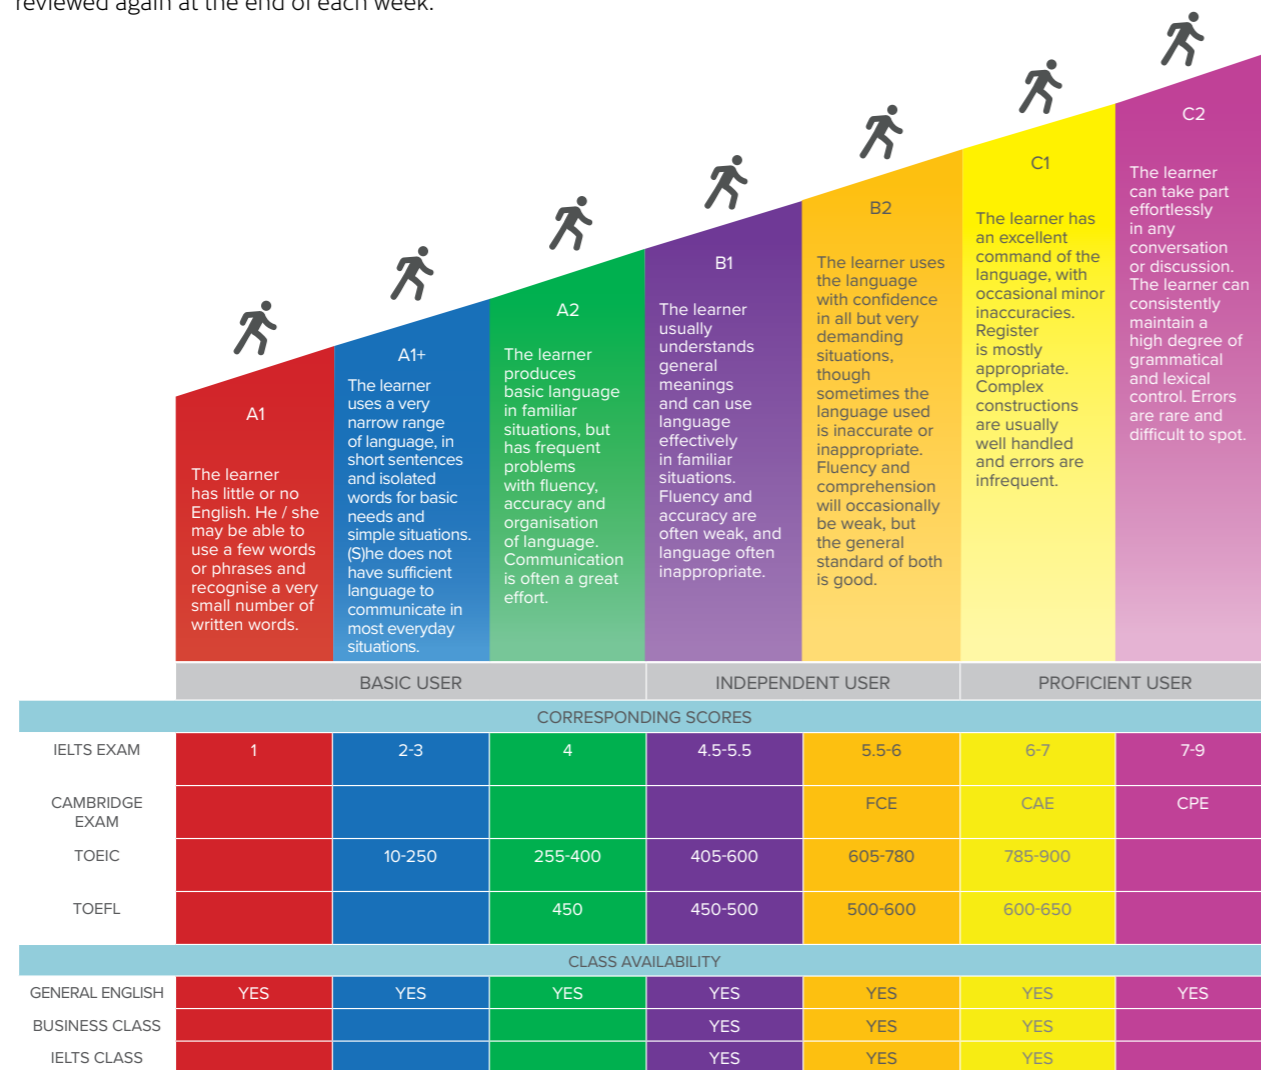

Level Descriptors

CES offers tuition for students who wish to make the maximum amount of progress to develop their English language skills that may be required for further study or future career opportunities. CES provides various language courses suitable to all English language levels. Our professional Academic Team are available to help and advise you on your language course choices.

Every week your teachers make a plan based on the learning needs of the students.

The course book and our Curriculum Framework, which is matched to the CEFR (Common European Framework of References for Languages) is the basis for much of the curriculum, with supplementary material taken from resource books and authentic materials.

Learning objectives for the week are set and shared with students on Monday morning. These objectives are reviewed again at the end of each week.

You will also have regular revision and testing to help you review your learning and measure your progress. In addition, you will have regular online tutorials with your teacher where you can discuss your individual progress and needs in more detail.

ALL OUR LANGUAGE COURSES INCLUDE

- Placement test
- Access to CES Online Platform
- Welcome Orientation tour on the first Monday of your course
- Access to the Adult Social programme
- Access to the Self-Access Centre
- Full use of school facilities

* CES Vancouver does not offer online tutorials.

Course Information

COURSE	LOCATIONS			HOURS PER WEEK			MINUTES PER LESSON			SCHEDULE		
	IRL	UK	CAN	IRL	UK	CAN	IRL	UK	CAN	IRELAND	UK	CANADA
★ = most popular												
Standard General English	✓	✓	✓	18.33	15	15	55	45	45	09:00 - 13:00, Mon - Fri	09:30 - 13:00, Mon - Fri	09:00 - 12:15, Mon - Fri
★ Intensive General English	✓	✓	✓	23.83	22	18.75	55	45	45	09:00 - 13:00, Mon - Fri, 14:00 - 16:00, Tues to Thurs	09:30 - 13:00, Mon - Fri, 14:00 - 16:30 Tues to Thurs	09:00 - 14:00, Mon - Thurs, 09:00 - 12:15 Fridays
Super Intensive General English	X	X	✓				22.5		45			09:00 - 15:15, Mon - Thurs, 09:00 - 12:15 Fridays
Combination Course	✓	✓	✓	23.33	23.33	19	55	45	45	09:00 - 13:00 Mon - Fri Group Lessons, 14:00 - 16:30 Two Afternoons One-to-One		
One-To-One Lessons *	✓	✓	✓	Min 2	Min 2	Min 2	60	60	60			
★ Standard IELTS Preparation	✓	X	✓	18.33			15	55	45	09:00 - 13:00, Mon - Fri		09:00 - 12:15, Mon - Fri
Intensive IELTS Preparation	✓	✓	✓	23.83	22	18.75	55	45	45	09:00 - 13:00, Mon - Fri, 14:00 - 16:00, Tues to Thurs	09:30 - 13:00, Mon - Fri, 14:00 - 16:30 Tues to Thurs	09:00 - 14:00, Mon - Thurs, 09:00 - 12:15 Fridays
Cambridge Preparation	✓	✓	✓	23.83	23.33	18.75	55	45	45	9:00 - 13:00, Mon to Fri (GE), 14:00 - 16:00, Tues to Thurs (Cambridge)	09:30 - 13:00, Mon to Fri (GE), 14:00 - 16:30 two afternoons One to One Cambridge Prep	09:00 - 12:15, Mon - Fri (GE), 13:00 - 15:15, Mon - Thurs (One-to-One Cambridge Prep)
★ University Pathway Program	✓	✓	✓	23.83	22	22.5	55	45	45	09:00 - 13:00, Mon - Fri, 14:00 - 16:00, Tues to Thurs	09:30 - 13:00, Mon - Fri, 14:00 - 16:30 Tues to Thurs	09:00 - 15:15, Mon - Thurs, 09:00 - 12:15 Fridays
★ Overseas Teacher Training **	✓	✓	X	18.33	15		55	45		09:00 - 13:00, Mon - Fri	09:30 - 13:00, Mon - Fri	
CELTA ***	✓	✓	X	35	35		90	90		09:00 - 17:00, Mon - Fri	09:30 - 17:00, Mon - Fri	
General English with Business	✓	✓	✓	23.83	22	18.75	55	45	45	09:00 - 13:00 Mon - Fri General English, 14:00 - 16:00 Tues - Thurs - Business English	09:30 - 13:00 Mon - Fri General English, 14:00 - 16:30 Tues - Thurs Business English	09:00 - 12:15 Mon - Fri General English, 13:00 - 14:00 Mon - Thurs Business English
Digital Marketing ****	X	X	✓				22.5		45			09:00 - 15:15, Mon - Thurs, 09:00 - 12:15 Fridays
30+ ****	X	X	✓			15			45			09:00 - 12:15, Mon - Fri
50+ *****	X	✓	X		15				45		09:30 - 13:00, Mon - Fri	

* Min 2 hours / session ** UK: London, Edinburgh, Leeds, Worthing; Canada: Groups Only
*** Online Part time: Independent work approx 20 hrs p/w, must attend teaching practice every week
**** Toronto only ***** Afternoon cultural visits and 1 full day tour included

LanguageCourse.net Book at worldwide lowest price at: <https://www.languagecourse.net/school-centre-of-english-studies-ces-dublin.php3>

- +1 646 503 18 10
- +44 330 124 03 17
- +34 93 220 38 75
- +33 1-78416974
- +41 225 180 700
- +49 221 162 56897
- +43 720116182
- +31 858880253
- +7 4995000466
- +46 844 68 36 76
- +47 219 30 570
- +45 898 83 996
- +39 02-94751194
- +81 345 895 399
- +55 213 958 08 76
- +86 19816218990
- +48 223 988 072