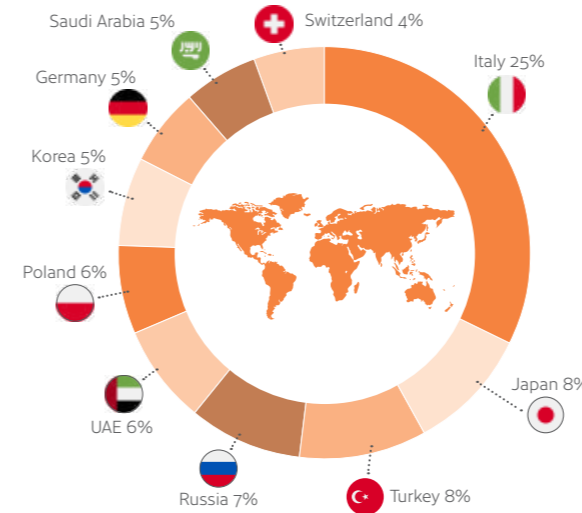

Our nationality mix

Accreditations & Memberships

LanguageCourse^{net} Book at worldwide lowest price at:
<https://www.languagecourse.net/school-centre-of-english-studies-ces-dublin.php3>

+1 646 503 18 10	+44 330 124 03 17	+34 93 220 38 75	+33 1-78416974	+41 225 180 700	+49 221 162 56897	+43 720116182
+31 858880253	+7 4995000466	+46 844 68 36 76	+47 219 30 570	+45 898 83 996	+39 02-94751194	+48 223 988 072
+81 345 895 399	+55 213 958 08 76	+86 19816218990