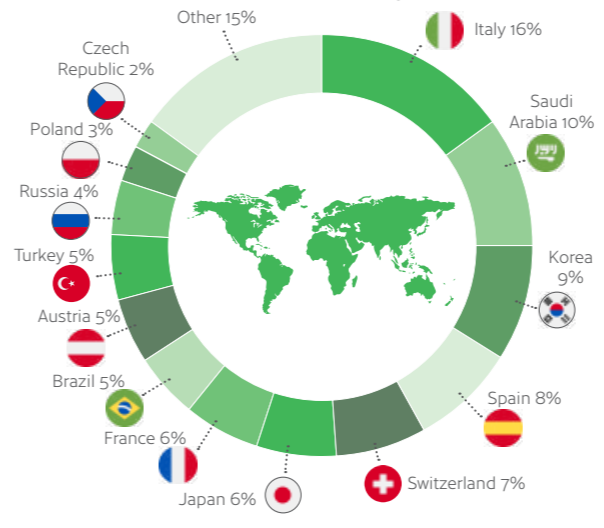

Our nationality mix

Accreditations & Memberships