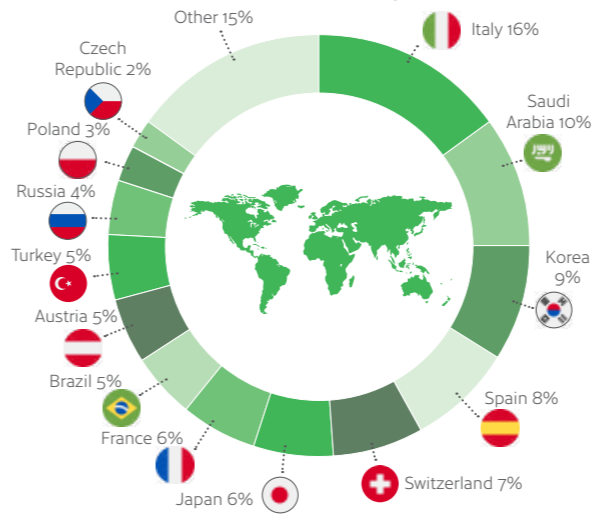

Our nationality mix

Accreditations & Memberships

ALTO Marketing English in Ireland IALC Eqaquals

LanguageCourse^{net} Book at worldwide lowest price at: <https://www.languagecourse.net/school-centre-of-english-studies-ces-dublin.php3>

- +1 646 503 18 10
- +44 330 124 03 17
- +34 93 220 38 75
- +33 1-78416974
- +41 225 180 700
- +49 221 162 56897
- +43 720116182
- +31 858880253
- +7 4995000466
- +46 844 68 36 76
- +47 219 30 570
- +45 898 83 996
- +39 02-94751194
- +48 223 988 072
- +81 345 895 399
- +55 213 958 08 76
- +86 19816218990