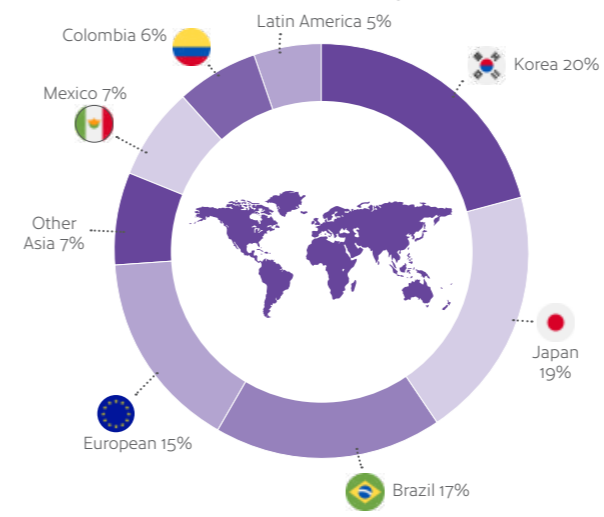

Our nationality mix

Accreditations & Memberships
ALTO **IALC**

LanguageCourse^{net} Book at worldwide lowest price at:
<https://www.languagecourse.net/school-centre-of-english-studies-ces-dublin.php3>

- +1 646 503 18 10
- +31 858880253
- +44 330 124 03 17
- +7 4995000466
- +34 93 220 38 75
- +46 844 68 36 76
- +33 1-78416974
- +47 219 30 570
- +81 345 895 399
- +55 213 958 08 76
- +41 225 180 700
- +45 898 83 996
- +86 19816218990
- +49 221 162 56897
- +39 02-94751194
- +43 720116182
- +48 223 988 072