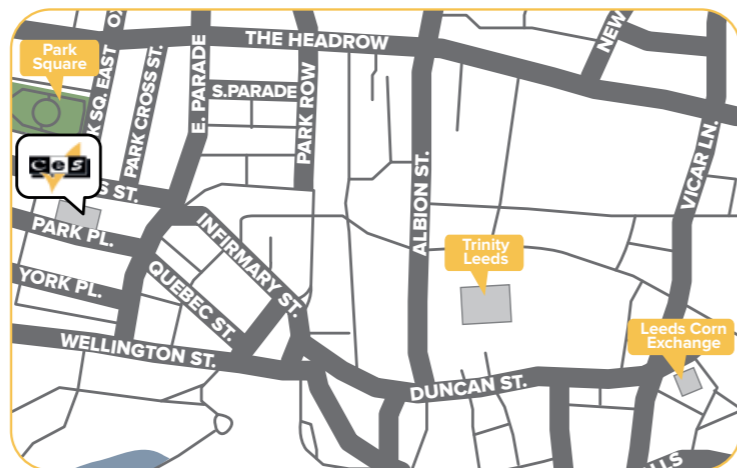

Official Celta centre
IELTS **CELTA**
Continuing Education for Teachers of English as a Foreign Language

Dedicated and experienced staff with full qualifications.

Average commute time of 20 minutes from homestays.

Located in the very heart of Leeds city centre.

8 minutes walk from all forms of public transport.