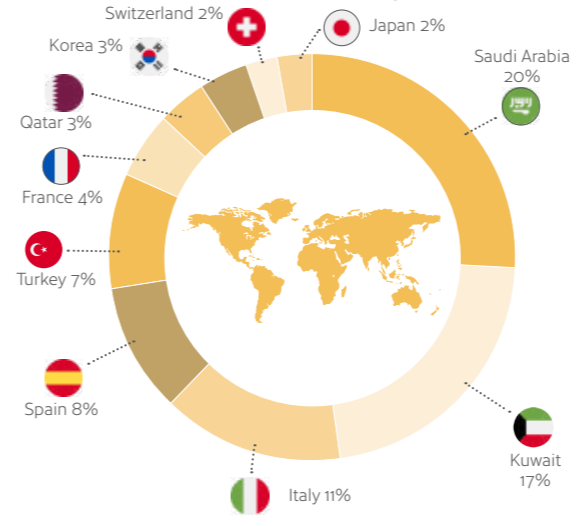

Our nationality mix

Accreditations & Memberships

ALTO **BRITISH COUNCIL** **IALC** **ENGLISHUK**

LanguageCourse^{net} Book at worldwide lowest price at:
<https://www.languagecourse.net/school-centre-of-english-studies-ces-dublin.php3>

- +1 646 503 18 10
- +44 330 124 03 17
- +34 93 220 38 75
- +33 1-78416974
- +41 225 180 700
- +49 221 162 56897
- +43 720116182
- +31 858880253
- +7 4995000466
- +46 844 68 36 76
- +47 219 30 570
- +45 898 83 996
- +39 02-94751194
- +48 223 988 072
- +81 345 895 399
- +55 213 958 08 76
- +86 19816218990