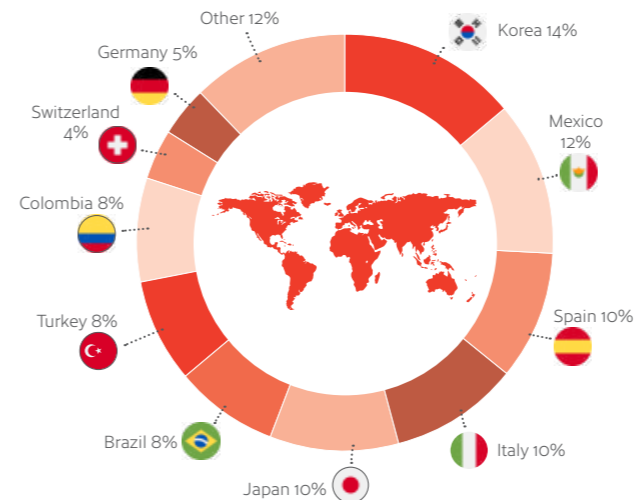

Our nationality mix

Accreditations & Memberships

LanguageCourse^{net} Book at worldwide lowest price at: <https://www.languagecourse.net/school-centre-of-english-studies-ces-dublin.php3>

- +1 646 503 18 10
- +44 330 124 03 17
- +34 93 220 38 75
- +33 1-78416974
- +41 225 180 700
- +49 221 162 56897
- +43 720116182
- +31 858880253
- +7 4995000466
- +46 844 68 36 76
- +47 219 30 570
- +45 898 83 996
- +39 02-94751194
- +81 345 895 399
- +55 213 958 08 76
- +86 19816218990
- +48 223 988 072