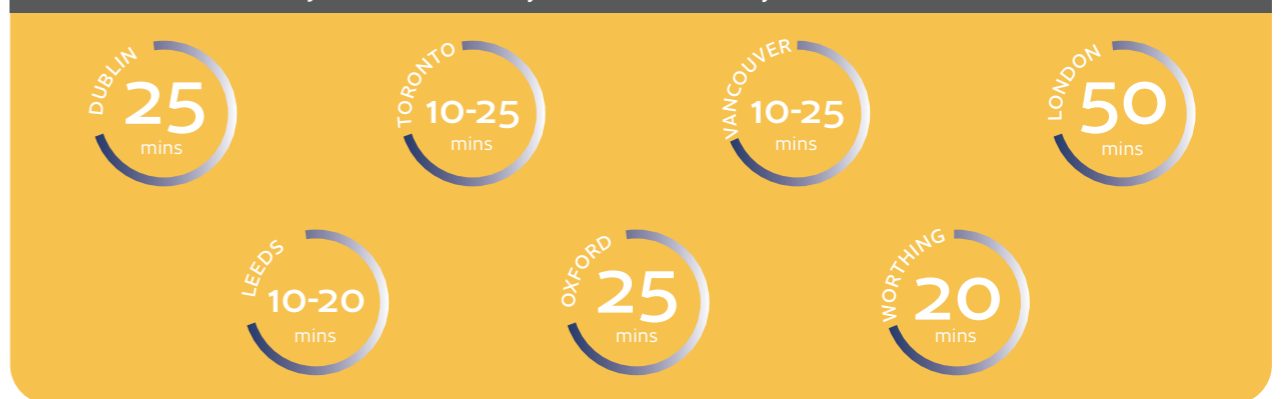

In CES Dublin we also offer 2 private CES shared houses with single, twin or double rooms, all ensuite with shared cooking and eating facilities.

CES Student Residential facilities are ideally located within easy access to all our schools