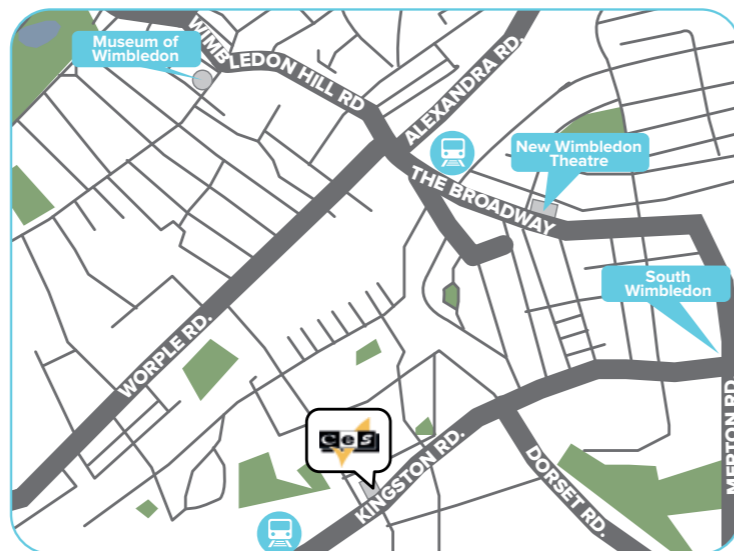

MINIMUM AGE
16

MAXIMUM PER CLASS
14

AVERAGE CLASS SIZE
12

YEAR-ROUND CLASSROOMS
11

DISTANCE TO LONDON
25 mins

Small school with an experienced and dedicated team

Families within walking distance and close to public transport

Located in the fashionable suburb of Wimbledon

10 minutes walk from the train / tube system