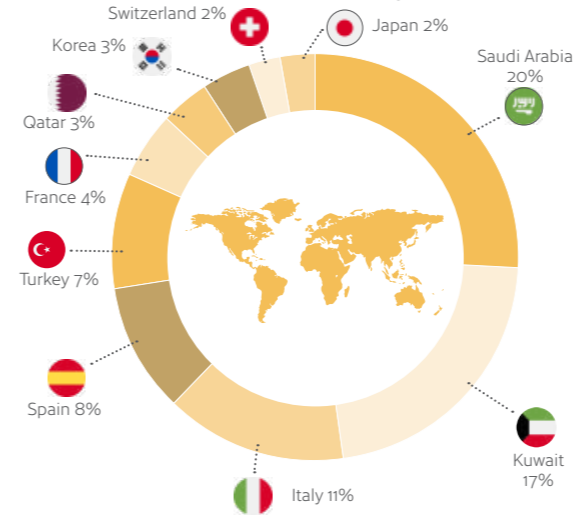

Our nationality mix

Accreditations & Memberships

ALTO **BRITISH COUNCIL** **IALC** **ENGLISHUK**

LanguageCourse^{net} Book at worldwide lowest price at:
<https://www.languagecourse.net/school-centre-of-english-studies-ces-dublin.php3>

- +1 646 503 18 10
- +44 330 124 03 17
- +34 93 220 38 75
- +33 1-78416974
- +41 225 180 700
- +49 221 162 56897
- +43 720116182
- +31 858880253
- +7 4995000466
- +46 844 68 36 76
- +47 219 30 570
- +45 898 83 996
- +39 02-94751194
- +81 345 895 399
- +55 213 958 08 76
- +86 19816218990
- +48 223 988 072