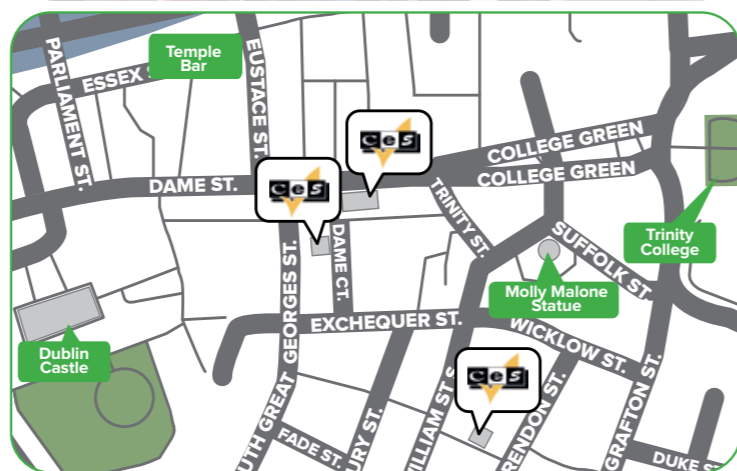

Official IELTS, Pearson, OET, Cambridge test centre & Celta centre

IELTS OET UNIVERSITY OF CAMBRIDGE CELTA ETS TOEIC