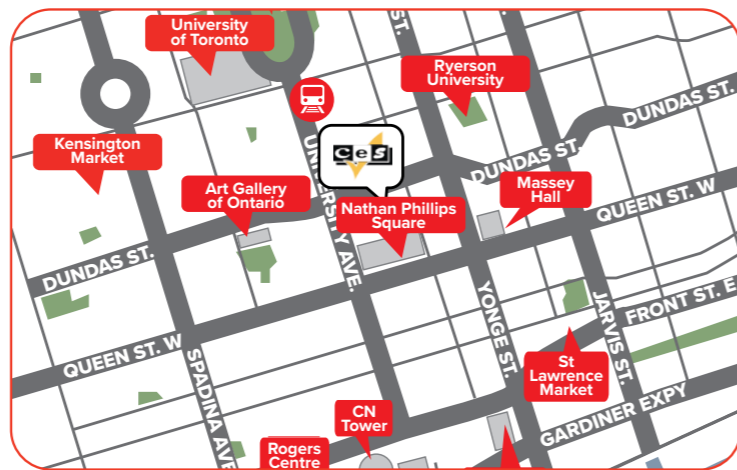

Toronto

"Study in Canada's most cosmopolitan city!"

Conveniently located in the heart of the downtown core, we are 250 meters from the lively Young and Dundas Square. CES Toronto is all about creating experiences of a lifetime! With its vibrant lifestyle, this dynamic metropolis filled with skyscrapers and many green spaces will boost your taste for adventure!

 **Welcoming**

Toronto is the Huron word for "meeting place" – with 250 ethnicities, Toronto is truly where the world comes together and all are welcome!

Official IELTS, OET, University of Cambridge Exams and CELPIP Test Centre

Accessible

Located in the heart of the historic district – just 200 meters from Waterfront Station, the centre point for public transportation.

Diverse

Outdoor markets, festivals, sports events, shows, shopping and dining – everything you could ask for!

Homestays located so you are never more than 20 minutes.

Located in the quiet village of Wheatley.

Public transport is just 5 minutes from the school.

Our nationality mix

Accreditations & Memberships

LanguageCourse^{net} Book at worldwide lowest price at:
<https://www.languagecourse.net/school-centre-of-english-studies-ces-dublin.php3>