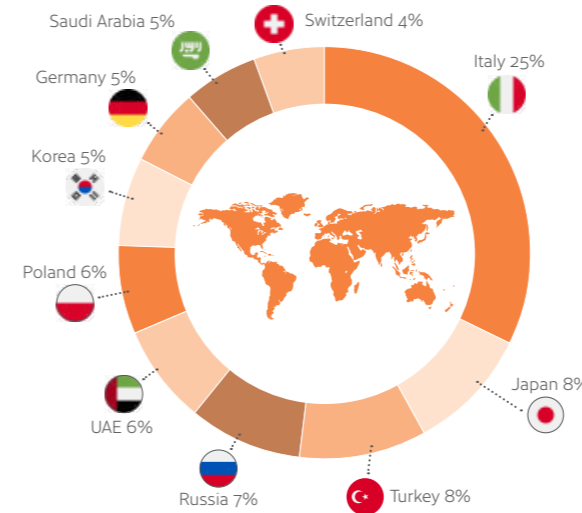

Homestays located so you are never more than 20 minutes.

Located in the quiet village of Wheatley.

Public transport is just 5 minutes from the school.

Our nationality mix

Accreditations & Memberships

LanguageCourse^{net} Book at worldwide lowest price at:
<https://www.languagecourse.net/school-centre-of-english-studies-ces-dublin.php3>