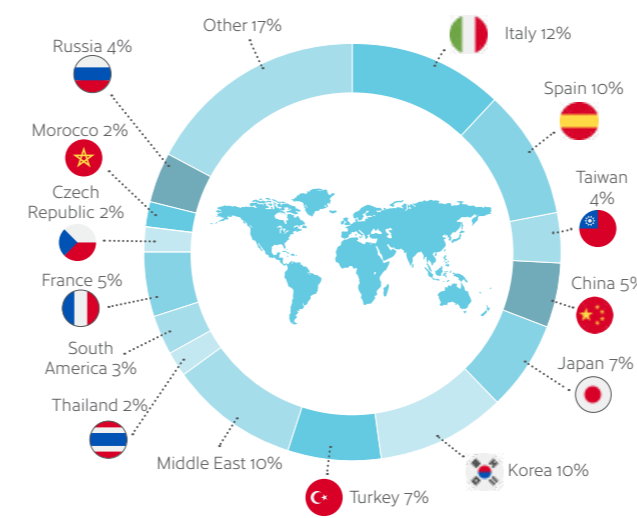

Our nationality mix

Accreditations & Memberships

Book at worldwide lowest price at:
<https://www.languagecourse.net/school-centre-of-english-studies-ces-dublin.php3>

+1 646 503 18 10	+44 330 124 03 17	+34 93 220 38 75	+33 1-78416974	+41 225 180 700	+49 221 162 56897	+43 720116182
+31 858880253	+7 4995000466	+46 844 68 36 76	+47 219 30 570	+45 898 83 996	+39 02-94751194	+48 223 988 072
+81 345 895 399	+55 213 958 08 76	+86 19816218990