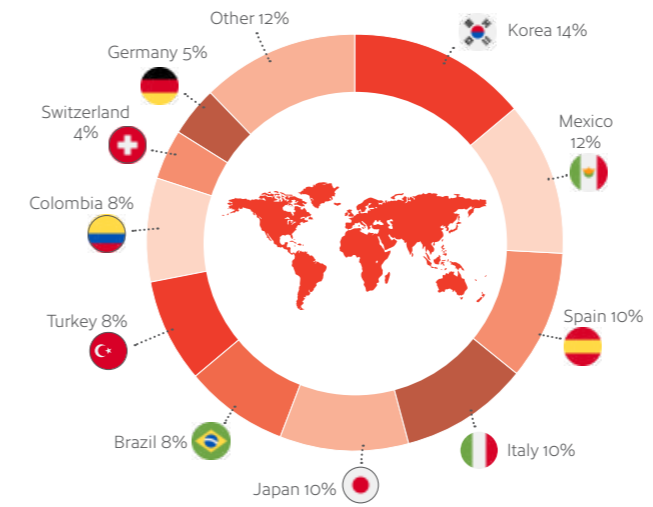

Our nationality mix

Accreditations & Memberships

LanguageCourse^{net} Book at worldwide lowest price at:
<https://www.languagecourse.net/school-centre-of-english-studies-ces-edinburgh.php3>

- +1 646 503 18 10
- +44 330 124 03 17
- +34 93 220 38 75
- +33 1-78416974
- +41 225 180 700
- +49 221 162 56897
- +43 720116182
- +31 858880253
- +7 4995000466
- +46 844 68 36 76
- +47 219 30 570
- +45 898 83 996
- +39 02-94751194
- +81 345 895 399
- +55 213 958 08 76
- +86 19816218990
- +48 223 988 072