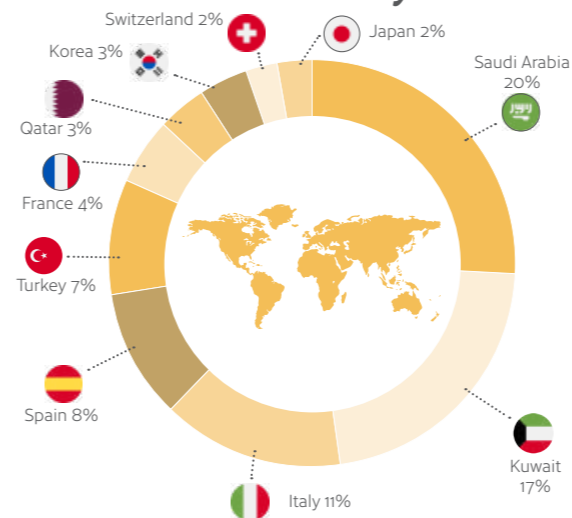

Our nationality mix

Accreditations & Memberships

LanguageCourse^{net} Book at worldwide lowest price at:
<https://www.languagecourse.net/school-centre-of-english-studies-ces-edinburgh.php3>

- +1 646 503 18 10
- +44 330 124 03 17
- +34 93 220 38 75
- +33 1-78416974
- +41 225 180 700
- +49 221 162 56897
- +43 720116182
- +31 858880253
- +7 4995000466
- +46 844 68 36 76
- +47 219 30 570
- +45 898 83 996
- +39 02-94751194
- +48 223 988 072
- +81 345 895 399
- +55 213 958 08 76
- +86 19816218990