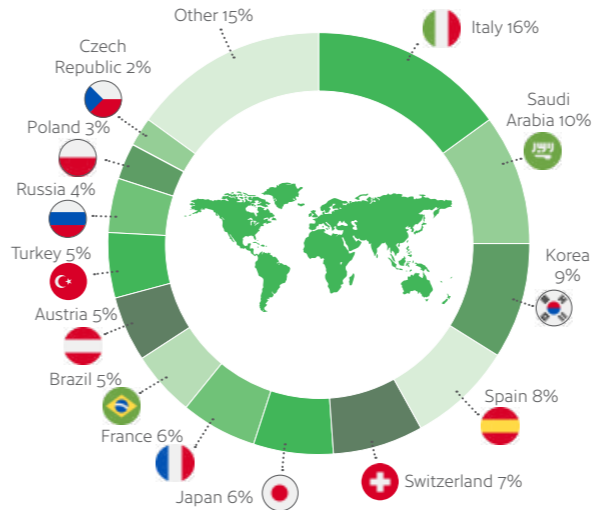

Our nationality mix

Accreditations & Memberships

LanguageCourse^{net} Book at worldwide lowest price at: <https://www.languagecourse.net/school-centre-of-english-studies-ces-edinburgh.php3>

- +1 646 503 18 10
- +44 330 124 03 17
- +34 93 220 38 75
- +33 1-78416974
- +41 225 180 700
- +49 221 162 56897
- +43 720116182
- +31 858880253
- +7 4995000466
- +46 844 68 36 76
- +47 219 30 570
- +45 898 83 996
- +39 02-94751194
- +48 223 988 072
- +81 345 895 399
- +55 213 958 08 76
- +86 19816218990