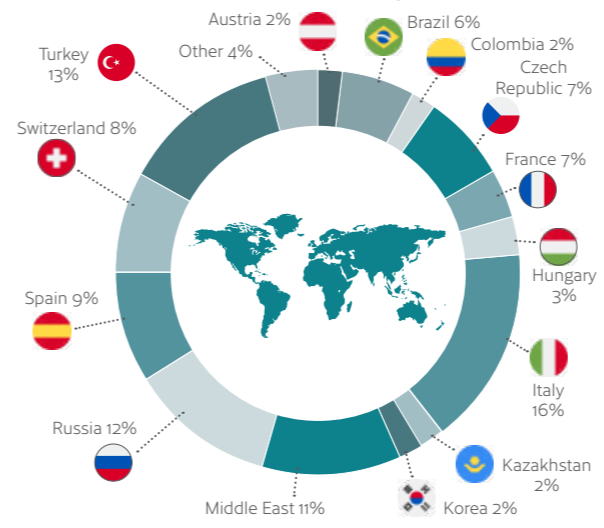

Our nationality mix

Accreditations & Memberships

LanguageCourse^{net} Book at worldwide lowest price at:
<https://www.languagecourse.net/school-centre-of-english-studies-ces-edinburgh.php3>

- +1 646 503 18 10
- +44 330 124 03 17
- +34 93 220 38 75
- +33 1-78416974
- +41 225 180 700
- +49 221 162 56897
- +43 720116182
- +31 858880253
- +7 4995000466
- +46 844 68 36 76
- +47 219 30 570
- +45 898 83 996
- +39 02-94751194
- +48 223 988 072
- +81 345 895 399
- +55 213 958 08 76
- +86 19816218990