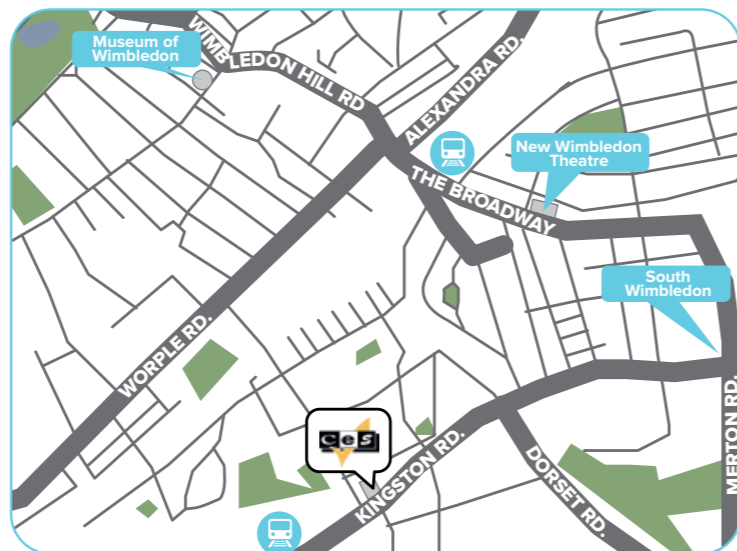

Contemporary

Full of modern art galleries, designer shopping, latest theatre shows, movies, concerts, diverse and stylish restaurants.

- Small school with an experienced and dedicated team
- Families within walking distance and close to public transport
- Located in the fashionable suburb of Wimbledon
- 10 minutes walk from the train / tube system