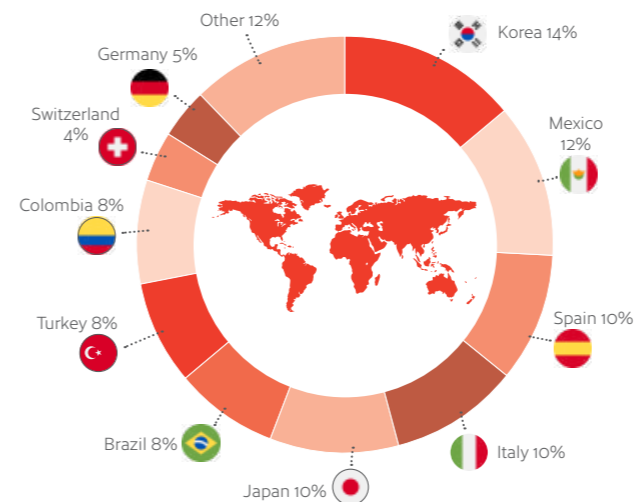

Our nationality mix

Accreditations & Memberships

LanguageCourse^{net} Book at worldwide lowest price at: <https://www.languagecourse.net/school-centre-of-english-studies-ces-edinburgh.php3>

- +1 646 503 18 10
- +44 330 124 03 17
- +34 93 220 38 75
- +33 1-78416974
- +41 225 180 700
- +49 221 162 56897
- +43 720116182
- +31 858880253
- +7 4995000466
- +46 844 68 36 76
- +47 219 30 570
- +45 898 83 996
- +39 02-94751194
- +48 223 988 072
- +81 345 895 399
- +55 213 958 08 76
- +86 19816218990