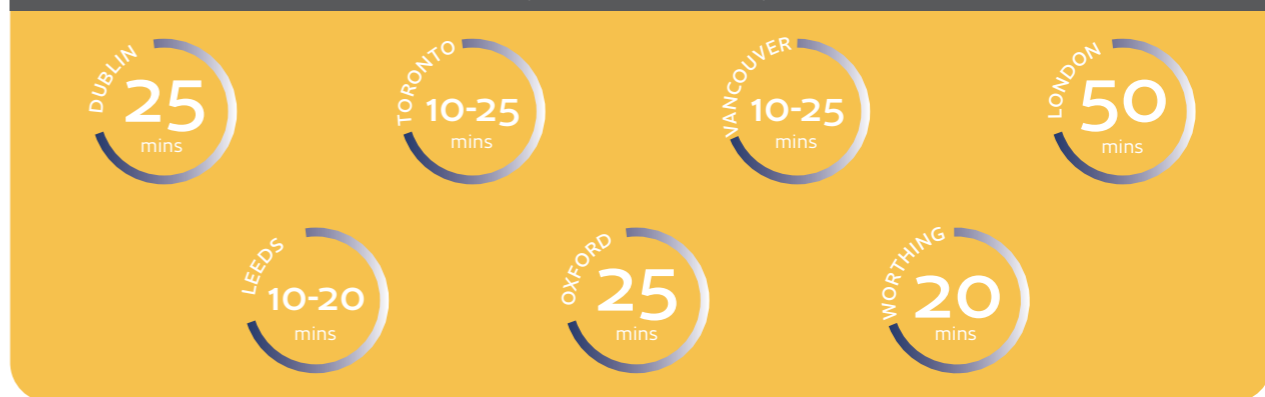

In CES Dublin we also offer 2 private CES shared houses with single, twin or double rooms, all ensuite with shared cooking and eating facilities.

CES Student Residential facilities are ideally located within easy access to all our schools