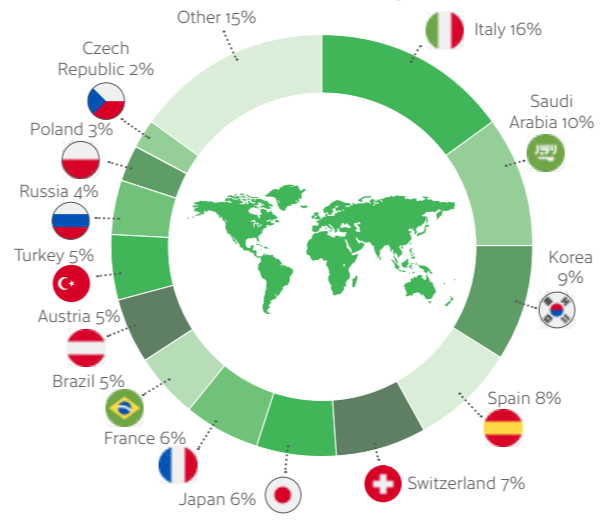

Dublin

Experience the warmth and heart of Europe's most welcoming city

Our Dublin school has the perfect locations, right in the heart of the historic city of Dublin. All the main tourist attractions, shopping areas and relaxing city parks are within 15 minutes walk from the schools.

The city's streets and alleys are filled with vibrant art and historic buildings, hip cafés and traditional pubs.

Official IELTS, Pearson, OET, Cambridge test centre & Celta centre

- MINIMUM AGE **16**
- MAXIMUM PER CLASS **14**
- AVERAGE CLASS SIZE **12**
- YEAR-ROUND CLASSROOMS **34**
- IELTS EXAMS **70+** per week

- Experienced and highly qualified staff.
- Over 40 years' experience.
- 3 campuses in the heart of Dublin.
- Excellent accommodation options available.

Our nationality mix

Accreditations & Memberships

Toronto