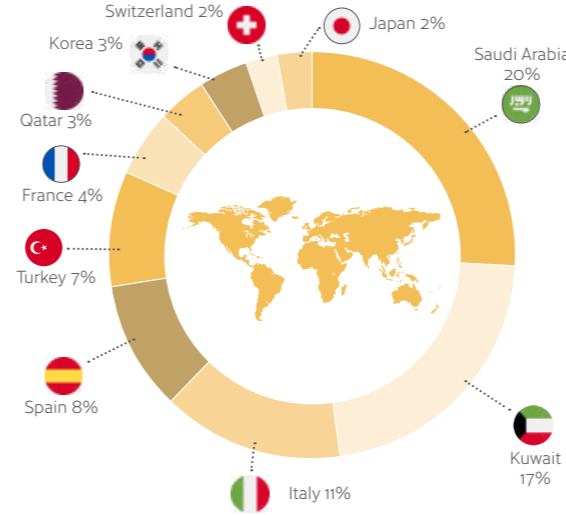

Our nationality mix

Accreditations & Memberships

LanguageCourse^{net} Book at worldwide lowest price at:
<https://www.languagecourse.net/school-centre-of-english-studies-ces-edinburgh.php3>

+1 646 503 18 10	+44 330 124 03 17	+34 93 220 38 75	+33 1-78416974	+41 225 180 700	+49 221 162 56897	+43 720116182
+31 858880253	+7 4995000466	+46 844 68 36 76	+47 219 30 570	+45 898 83 996	+39 02-94751194	+48 223 988 072
+81 345 895 399	+55 213 958 08 76	+86 19816218990