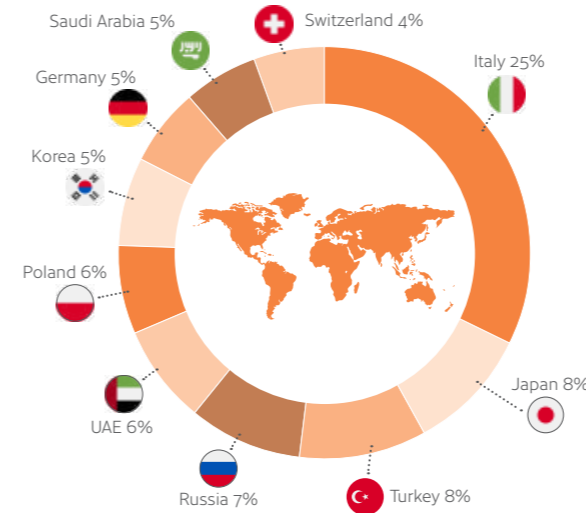

Our nationality mix

Accreditations & Memberships

LanguageCourse^{net} Book at worldwide lowest price at:
<https://www.languagecourse.net/school-centre-of-english-studies-ces-edinburgh.php3>

+1 646 503 18 10	+44 330 124 03 17	+34 93 220 38 75	+33 1-78416974	+41 225 180 700	+49 221 162 56897	+43 720116182
+31 858880253	+7 4995000466	+46 844 68 36 76	+47 219 30 570	+45 898 83 996	+39 02-94751194	+48 223 988 072
+81 345 895 399	+55 213 958 08 76	+86 19816218990