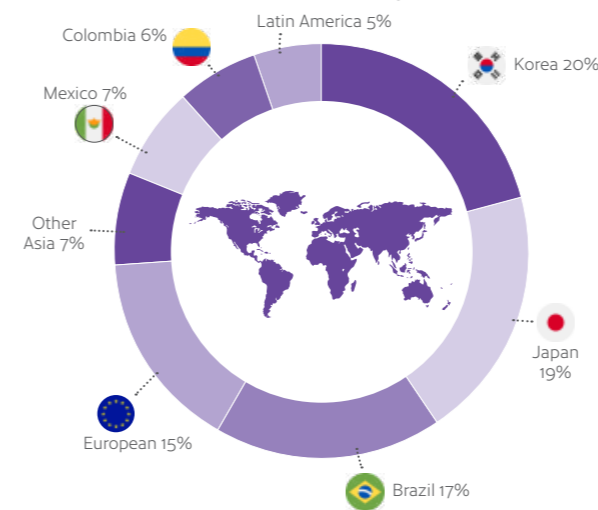

Our nationality mix

Accreditations & Memberships

LanguageCourse^{net} Book at worldwide lowest price at:
<https://www.languagecourse.net/school-centre-of-english-studies-ces-edinburgh.php3>

+1 646 503 18 10	+44 330 124 03 17	+34 93 220 38 75	+33 1-78416974	+41 225 180 700	+49 221 162 56897	+43 720116182
+31 858880253	+7 4995000466	+46 844 68 36 76	+47 219 30 570	+45 898 83 996	+39 02-94751194	+48 223 988 072
+81 345 895 399	+55 213 958 08 76	+86 19816218990