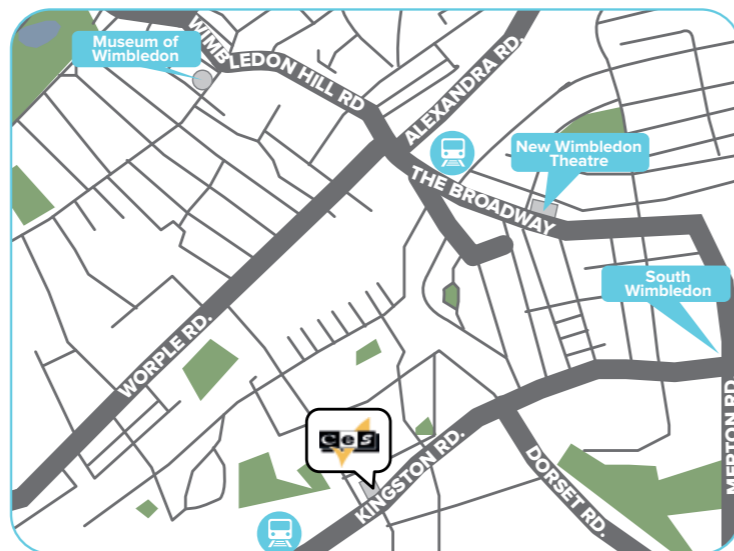

- MINIMUM AGE: 16
- MAXIMUM PER CLASS: 14
- AVERAGE CLASS SIZE: 12
- YEAR-ROUND CLASSROOMS: 11
- DISTANCE TO LONDON: 25 mins

- Small school with an experienced and dedicated team
- Families within walking distance and close to public transport
- Located in the fashionable suburb of Wimbledon
- 10 minutes walk from the train / tube system