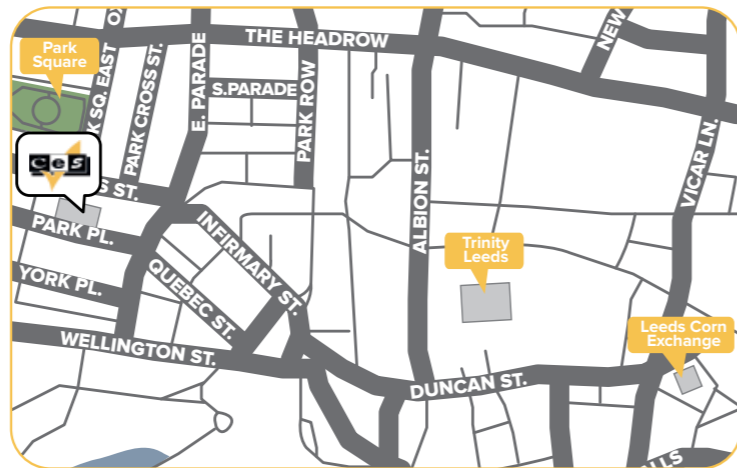

Lively

Leeds can easily claim to be the metropolitan capital of Yorkshire – a bustling commercial and university city with always something to do anytime of the day, any day of the week.

Official Celta centre
IELTS **CELTA**
Continuing Education for Teachers of English as a Foreign Language

Dedicated and experienced staff with full qualifications.

Average commute time of 20 minutes from homestays.

Located in the very heart of Leeds city centre.

8 minutes walk from all forms of public transport.