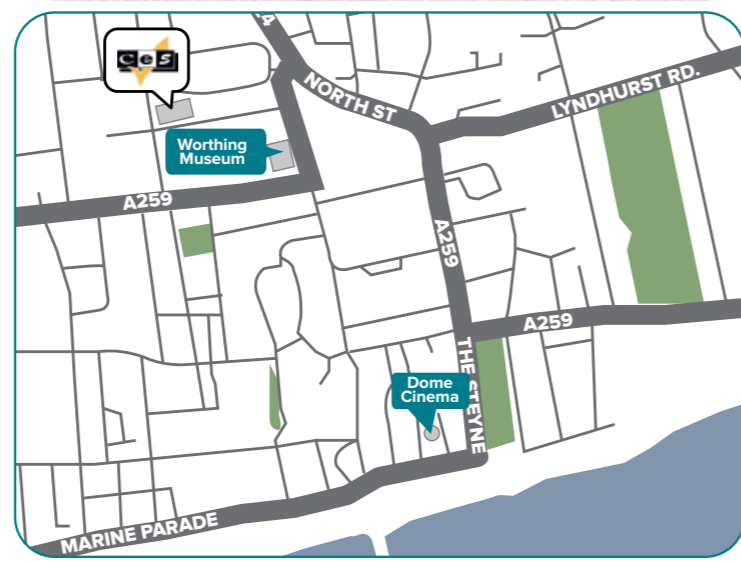

Worthing

"Experience England by the sea"

Worthing is a small town on the south coast of England. CES Worthing is located in a quiet residential area, with spacious gardens providing ample room to relax between lessons. Our dedicated social programme team are on hand to help you experience the best the south coast has to offer.

MINIMUM AGE **16**

MAXIMUM PER CLASS **14**

AVERAGE CLASS SIZE **10**

FACILITATOR CLASSROOMS **14**

AVERAGE STUDENT NUMBER **75**

Charming

A beautiful seaside town, full of traditional English charm.

Beach vibe

A thriving seafront offering plenty of opportunities to enjoy the British sun.

Friendly

Worthing is known for its warm welcome to all visitors.

Only British Council accredited school in Worthing.

Families within walking distance and close to public transport.

Worthing is a small safe and secure town.

Easy to navigate with excellent public transport.

Accreditations & Memberships