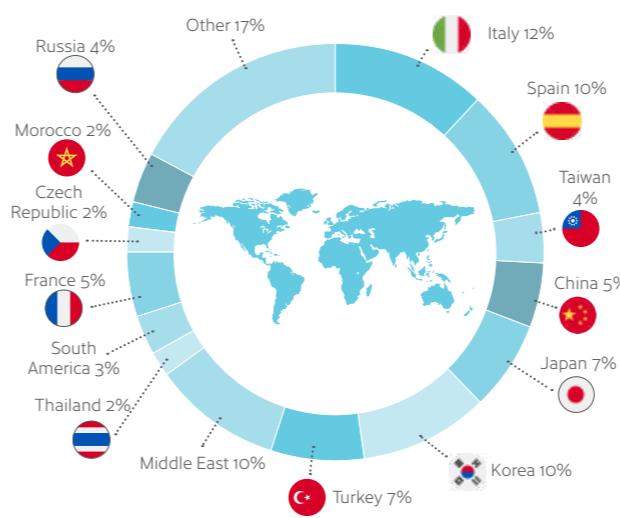

Our nationality mix

Accreditations & Memberships

LanguageCourse^{net} Book at worldwide lowest price at:
<https://www.languagecourse.net/school-centre-of-english-studies-ces-edinburgh.php3>

- +1 646 503 18 10
- +44 330 124 03 17
- +34 93 220 38 75
- +33 1-78416974
- +41 225 180 700
- +49 221 162 56897
- +43 720116182
- +31 858880253
- +7 4995000466
- +46 844 68 36 76
- +47 219 30 570
- +45 898 83 996
- +39 02-94751194
- +48 223 988 072
- +81 345 895 399
- +55 213 958 08 76
- +86 19816218990