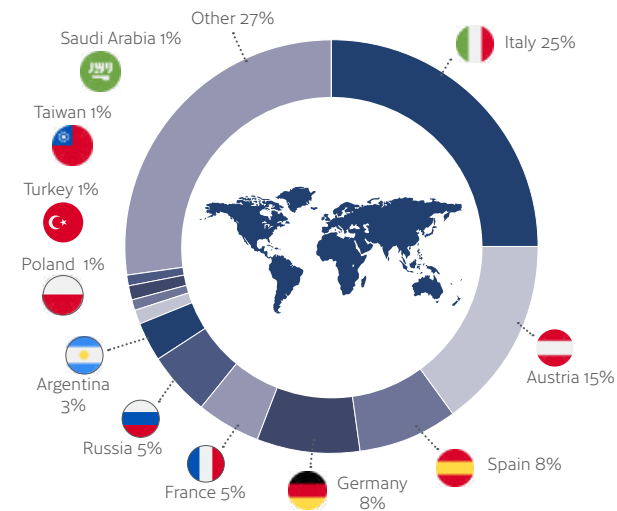

Our nationality mix

Accreditations & Memberships

LanguageCourse^{net} Book at worldwide lowest price at:
<https://www.languagecourse.net/school-centre-of-english-studies-ces-edinburgh.php3>

+1 646 503 18 10	+44 330 124 03 17	+34 93 220 38 75	+33 1-78416974	+41 225 180 700	+49 221 162 56897	+43 720116182
+31 858880253	+7 4995000466	+46 844 68 36 76	+47 219 30 570	+45 898 83 996	+39 02-94751194	+48 223 988 072
+81 345 895 399	+55 213 958 08 76	+86 19816218990