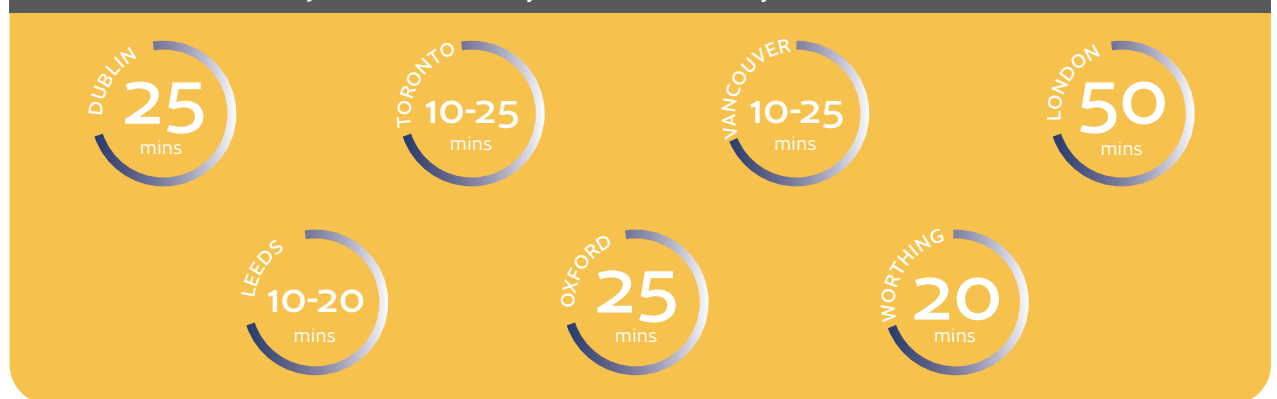

In CES Dublin we also offer 2 private CES shared houses with single, twin or double rooms, all ensuite with shared cooking and eating facilities.

CES Student Residential facilities are ideally located within easy access to all our schools