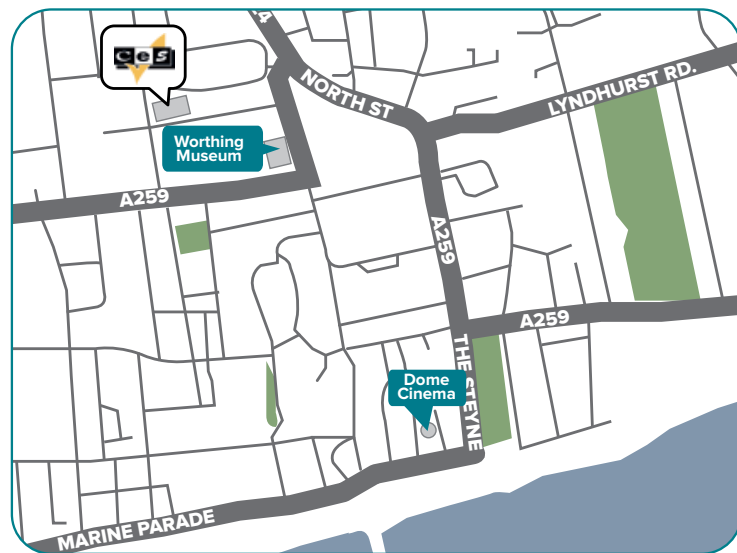

Friendly

Worthing is known for its warm welcome to all visitors.

Only British Council accredited school in Worthing.

Families within walking distance and close to public transport.

Worthing is a small safe and secure town.

Easy to navigate with excellent public transport.