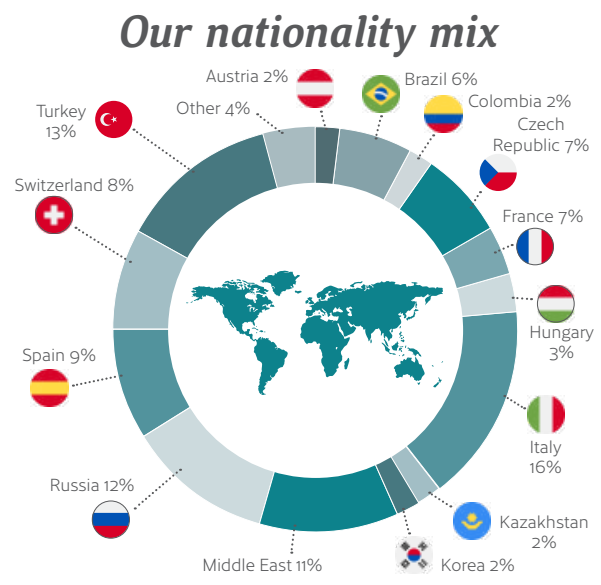

Accreditations & Memberships

LanguageCourse^{net} Book at worldwide lowest price at:
<https://www.languagecourse.net/school-centre-of-english-studies-ces-edinburgh.php3>

+1 646 503 18 10	+44 330 124 03 17	+34 93 220 38 75	+33 1-78416974	+41 225 180 700	+49 221 162 56897	+43 720116182
+31 858880253	+7 4995000466	+46 844 68 36 76	+47 219 30 570	+45 898 83 996	+39 02-94751194	+82 223 988 072
+81 345 895 399	+55 213 958 08 76	+86 19816218990