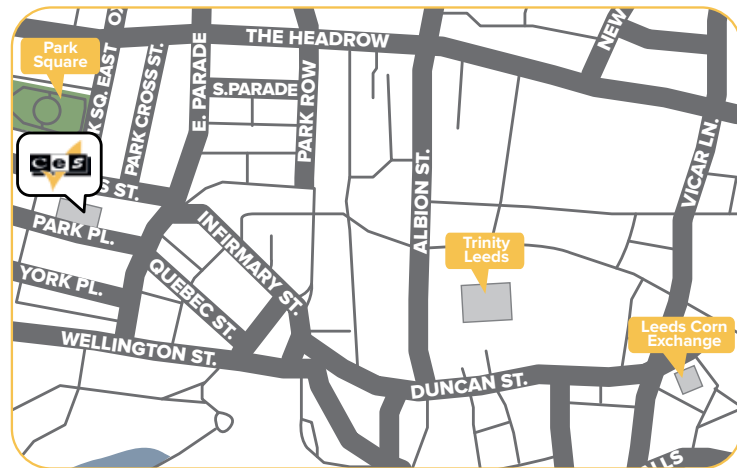

Official Celta centre
IELTS **CELTA**
Continuing Education for Teachers of English as a Foreign Language

- Dedicated and experienced staff with full qualifications.
- Average commute time of 20 minutes from homestays.
- Located in the very heart of Leeds city centre.
- 8 minutes walk from all forms of public transport.