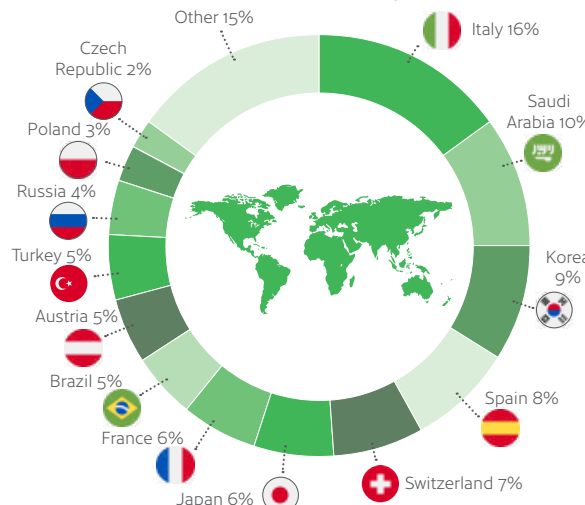

Our nationality mix

Accreditations & Memberships

ALTO Marketing English in Ireland IALC Eaquals

LanguageCourse^{net} Book at worldwide lowest price at: <https://www.languagecourse.net/school-centre-of-english-studies-ces-edinburgh.php3>

- +1 646 503 18 10
- +44 330 124 03 17
- +34 93 220 38 75
- +33 1-78416974
- +41 225 180 700
- +49 221 162 56897
- +43 720116182
- +31 858880253
- +7 4995000466
- +46 844 68 36 76
- +47 219 30 570
- +45 898 83 996
- +39 02-94751194
- +81 345 895 399
- +55 213 958 08 76
- +86 19816218990
- +48 223 988 072