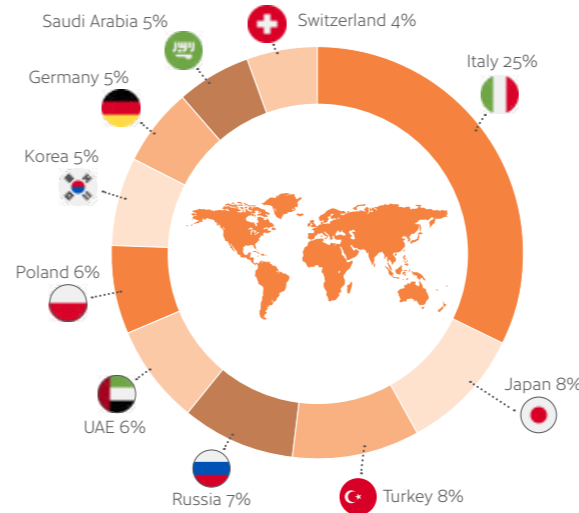

Our nationality mix

Accreditations & Memberships

LanguageCourse^{net} Book at worldwide lowest price at:
<https://www.languagecourse.net/school-centre-of-english-studies-ces-edinburgh.php3>

+1 646 503 18 10	+44 330 124 03 17	+34 93 220 38 75	+33 1-78416974	+41 225 180 700	+49 221 162 56897	+43 720116182
+31 858880253	+7 4995000466	+46 844 68 36 76	+47 219 30 570	+45 898 83 996	+39 02-94751194	+48 223 988 072
+81 345 895 399	+55 213 958 08 76	+86 19816218990