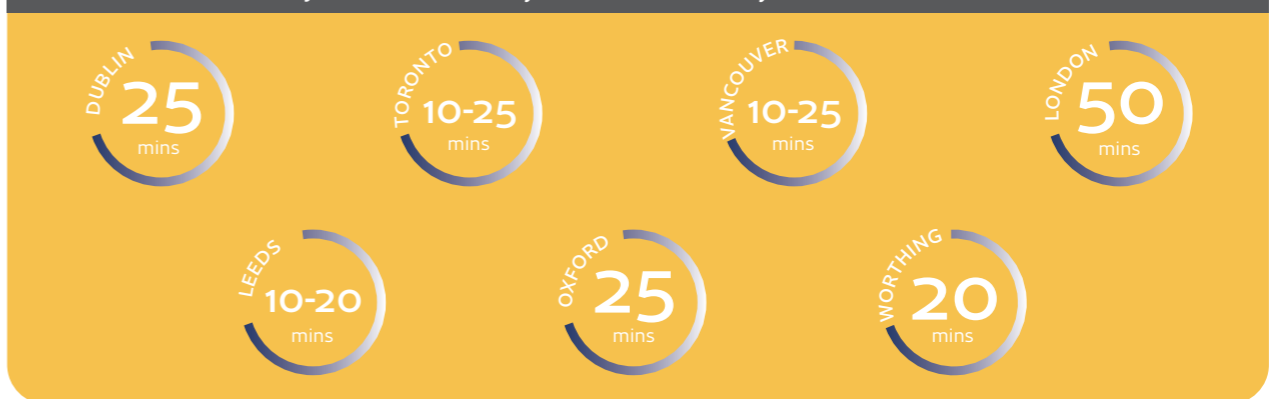

In CES Dublin we also offer 2 private CES shared houses with single, twin or double rooms, all ensuite with shared cooking and eating facilities.

CES Student Residential facilities are ideally located within easy access to all our schools