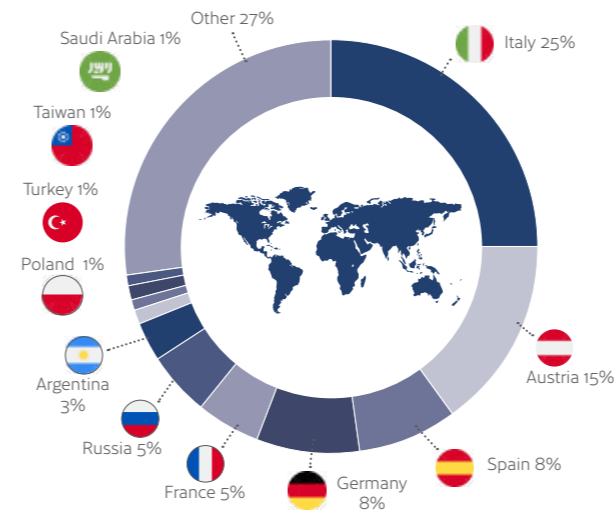

Our nationality mix

Accreditations & Memberships

LanguageCourse^{net} Book at worldwide lowest price at:
<https://www.languagecourse.net/school-centre-of-english-studies-ces-edinburgh.php3>

+1 646 503 18 10	+44 330 124 03 17	+34 93 220 38 75	+33 1-78416974	+41 225 180 700	+49 221 162 56897	+43 720116182
+31 858880253	+7 4995000466	+46 844 68 36 76	+47 219 30 570	+45 898 83 996	+39 02-94751194	+48 223 988 072
+81 345 895 399	+55 213 958 08 76	+86 19816218990