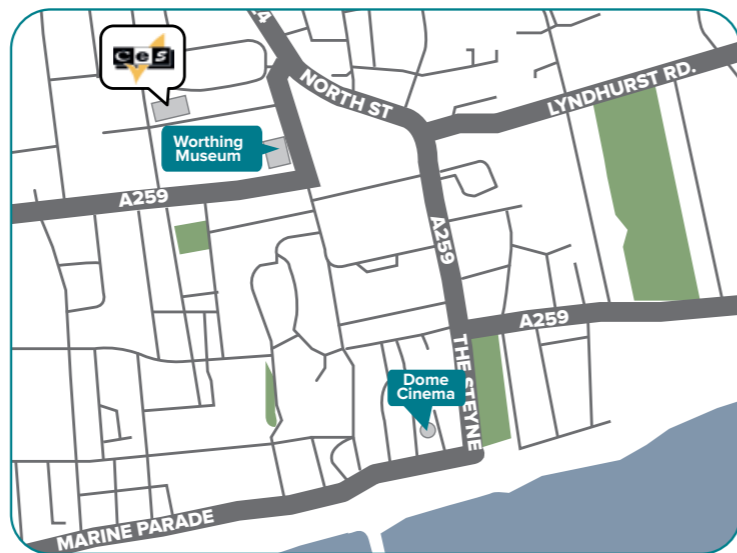

- Only British Council accredited school in Worthing.
- Families within walking distance and close to public transport.
- Worthing is a small safe and secure town.
- Easy to navigate with excellent public transport.