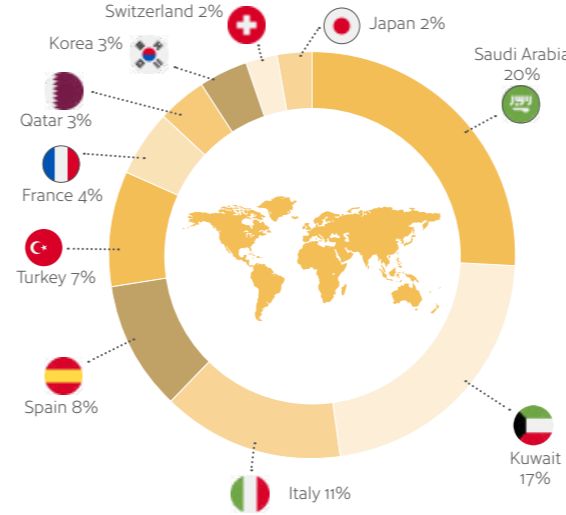

Our nationality mix

Accreditations & Memberships

LanguageCourse^{net} Book at worldwide lowest price at:
<https://www.languagecourse.net/school-centre-of-english-studies-ces-edinburgh.php3>

- +1 646 503 18 10
- +31 858880253
- +44 330 124 03 17
- +7 4995000466
- +34 93 220 38 75
- +46 844 68 36 76
- +81 345 895 399
- +33 1-78416974
- +47 219 30 570
- +55 213 958 08 76
- +41 225 180 700
- +45 898 83 996
- +86 19816218990
- +49 221 162 56897
- +39 02-94751194
- +43 720116182
- +48 223 988 072