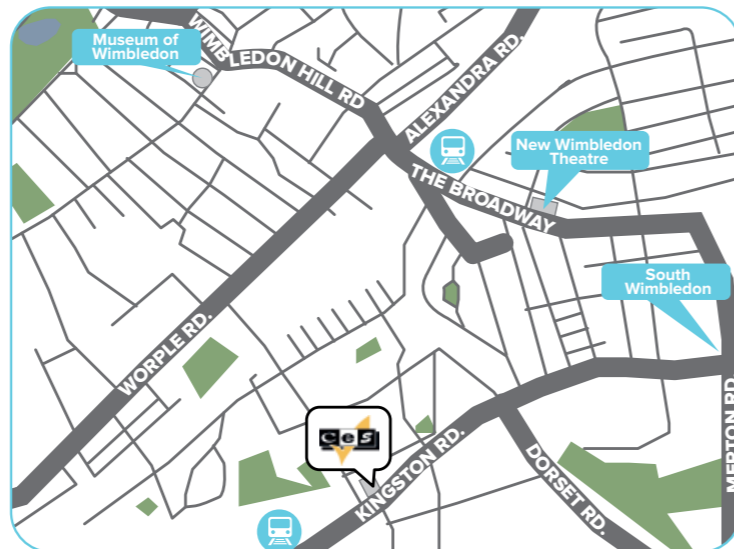

Contemporary

Full of modern art galleries, designer shopping, latest theatre shows, movies, concerts, diverse and stylish restaurants.

- Small school with an experienced and dedicated team
- Families within walking distance and close to public transport
- Located in the fashionable suburb of Wimbledon
- 10 minutes walk from the train / tube system