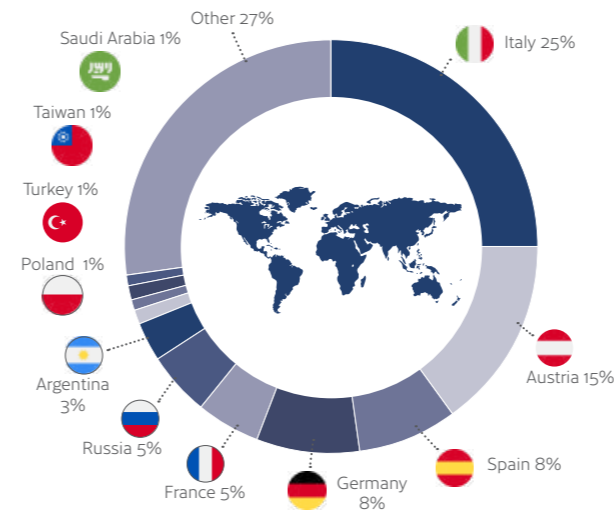

Our nationality mix

Accreditations & Memberships

LanguageCourse^{net} Book at worldwide lowest price at:
<https://www.languagecourse.net/school-centre-of-english-studies-ces-edinburgh.php3>

+1 646 503 18 10	+44 330 124 03 17	+34 93 220 38 75	+33 1-78416974	+41 225 180 700	+49 221 162 56897	+43 720116182
+31 858880253	+7 4995000466	+46 844 68 36 76	+47 219 30 570	+45 898 83 996	+39 02-94751194	+48 223 988 072
+81 345 895 399	+55 213 958 08 76	+86 19816218990