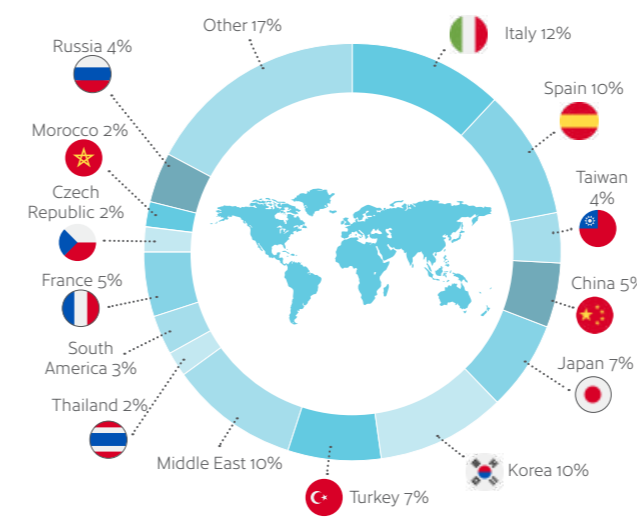

Our nationality mix

Accreditations & Memberships

LanguageCourse^{net} Book at worldwide lowest price at:
<https://www.languagecourse.net/school-centre-of-english-studies-ces-edinburgh.php3>

- +1 646 503 18 10
- +44 330 124 03 17
- +34 93 220 38 75
- +33 1-78416974
- +41 225 180 700
- +49 221 162 56897
- +43 720116182
- +31 858880253
- +7 4995000466
- +46 844 68 36 76
- +47 219 30 570
- +45 898 83 996
- +39 02-94751194
- +48 223 988 072
- +81 345 895 399
- +55 213 958 08 76
- +86 19816218990