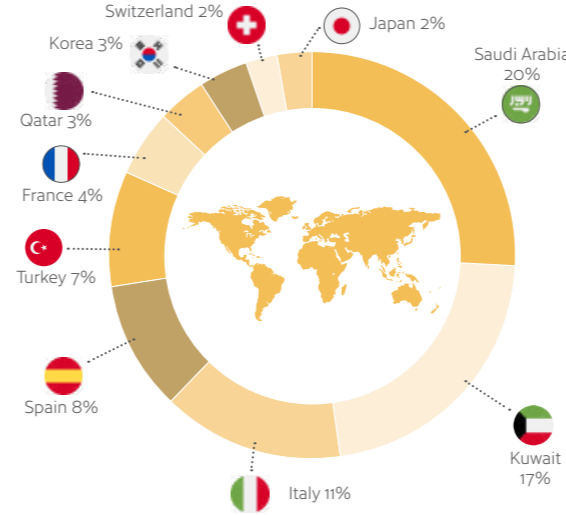

Our nationality mix

Accreditations & Memberships
ALTO **BRITISH COUNCIL** **IALC** **ENGLISHUK**

LanguageCourse^{net} Book at worldwide lowest price at:
<https://www.languagecourse.net/school-centre-of-english-studies-ces-edinburgh.php3>

- +1 646 503 18 10
- +44 330 124 03 17
- +34 93 220 38 75
- +33 1-78416974
- +41 225 180 700
- +49 221 162 56897
- +43 720116182
- +31 858880253
- +7 4995000466
- +46 844 68 36 76
- +47 219 30 570
- +45 898 83 996
- +39 02-94751194
- +81 345 895 399
- +55 213 958 08 76
- +86 19816218990
- +48 223 988 072