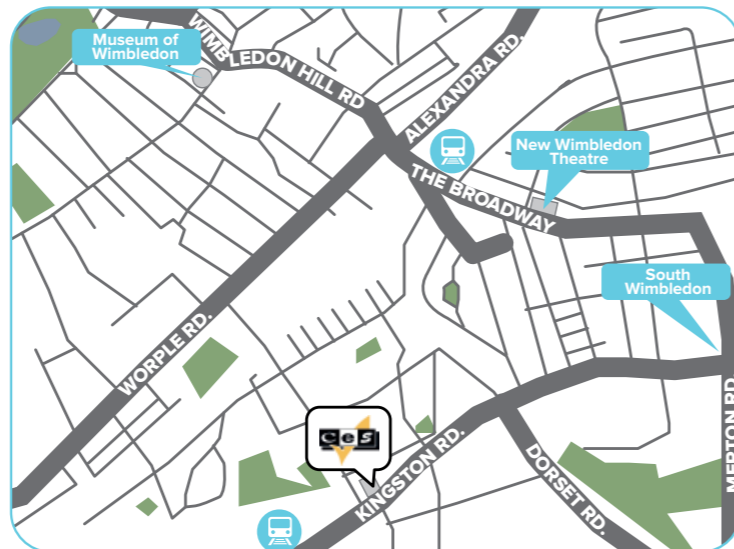

Historical

One of the most famous cities in the world, there is history and culture around every corner.

Contemporary

Full of modern art galleries, designer shopping, latest theatre shows, movies, concerts, diverse and stylish restaurants.

Small school with an experienced and dedicated team

Families within walking distance and close to public transport

Located in the fashionable suburb of Wimbledon

10 minutes walk from the train / tube system