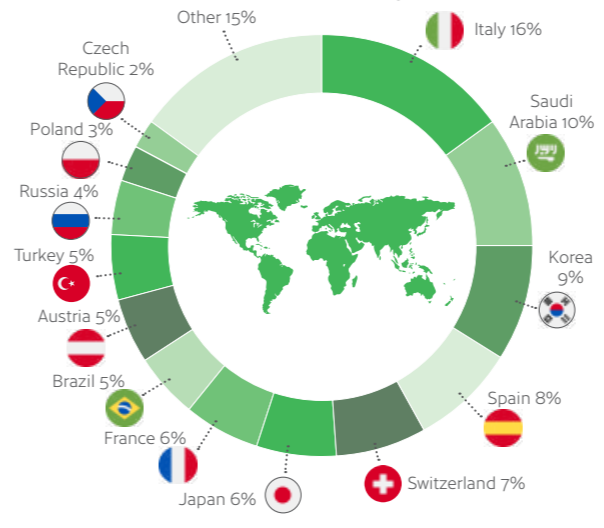

Dublin

Experience the warmth and heart of Europe's most welcoming city

Our Dublin school has the perfect locations, right in the heart of the historic city of Dublin. All the main tourist attractions, shopping areas and relaxing city parks are within 15 minutes walk from the schools.

The city's streets and alleys are filled with vibrant art and historic buildings, hip cafés and traditional pubs.

Official IELTS, Pearson, OET, Cambridge test centre & Celta centre

- MINIMUM AGE **16**
- MAXIMUM PER CLASS **14**
- AVERAGE CLASS SIZE **12**
- YEAR-ROUND CLASSROOMS **34**
- IELTS EXAMS **70+** per week

- Experienced and highly qualified staff.
- Over 40 years' experience.
- 3 campuses in the heart of Dublin.
- Excellent accommodation options available.

Our nationality mix

Accreditations & Memberships

LanguageCourse^{net} Book at worldwide lowest price at: <https://www.languagecourse.net/school-centre-of-english-studies-ces-edinburgh.php3>