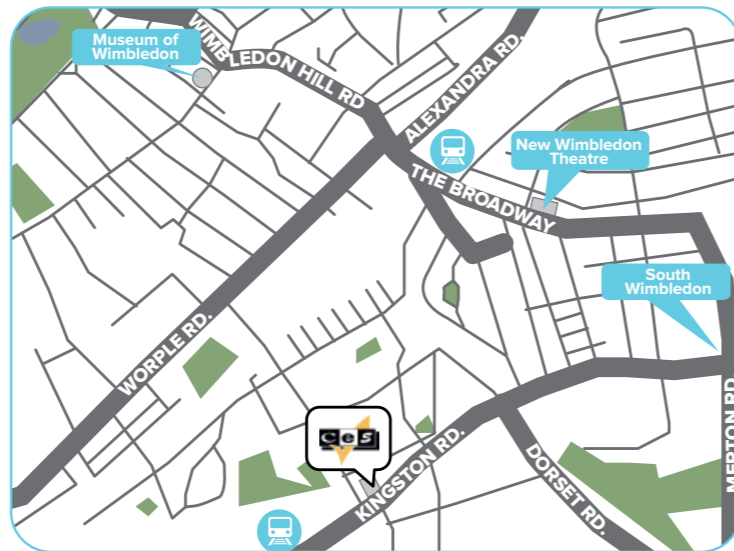

Contemporary

Full of modern art galleries, designer shopping, latest theatre shows, movies, concerts, diverse and stylish restaurants.

- Small school with an experienced and dedicated team
- Families within walking distance and close to public transport
- Located in the fashionable suburb of Wimbledon
- 10 minutes walk from the train / tube system