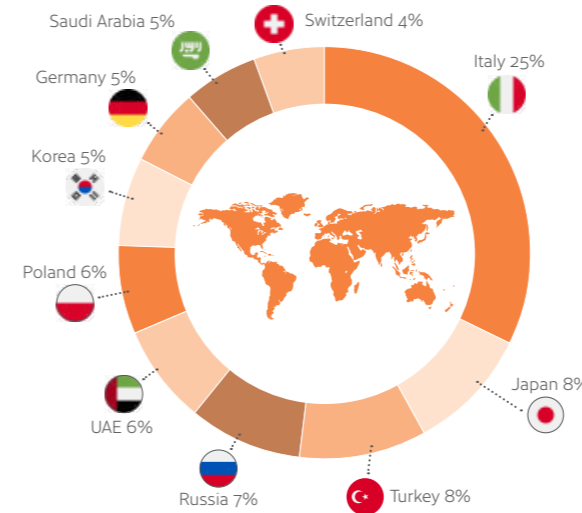

Homestays located so you are never more than 20 minutes.

Located in the quiet village of Wheatley.

Public transport is just 5 minutes from the school.

Our nationality mix

Accreditations & Memberships

LanguageCourse^{net} Book at worldwide lowest price at:
<https://www.languagecourse.net/school-centre-of-english-studies-ces-edinburgh.php3>