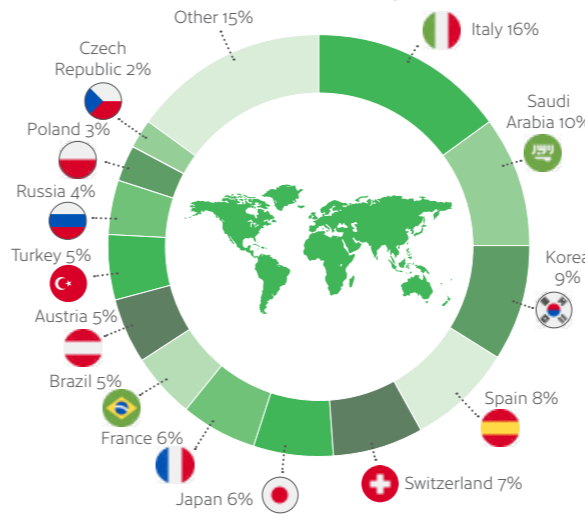

Our nationality mix

Accreditations & Memberships

ALTO Marketing English in Ireland IALC Eaquals

LanguageCourse^{net} Book at worldwide lowest price at:
<https://www.languagecourse.net/school-centre-of-english-studies-ces-edinburgh.php3>

- +1 646 503 18 10
- +44 330 124 03 17
- +34 93 220 38 75
- +33 1-78416974
- +41 225 180 700
- +49 221 162 56897
- +43 720116182
- +31 858880253
- +7 4995000466
- +46 844 68 36 76
- +47 219 30 570
- +45 898 83 996
- +39 02-94751194
- +81 345 895 399
- +55 213 958 08 76
- +86 19816218990
- +48 223 988 072