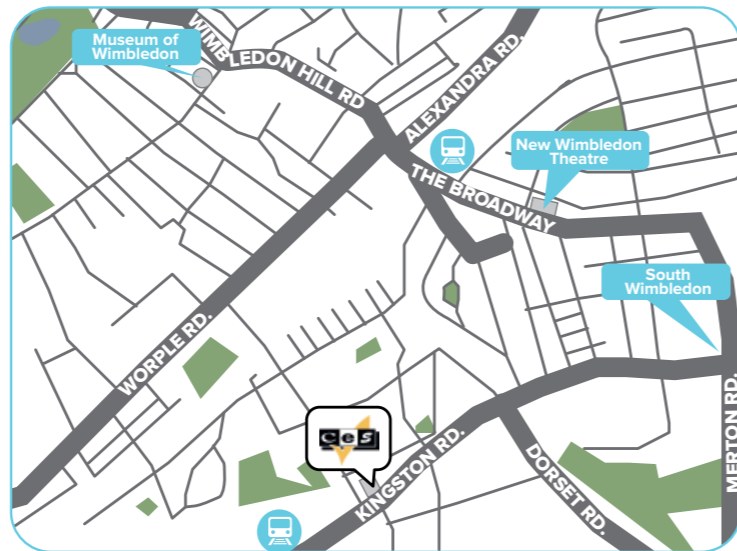

MINIMUM AGE
16

MAXIMUM PER CLASS
14

AVERAGE CLASS SIZE
12

YEAR-ROUND CLASSROOMS
11

DISTANCE TO LONDON
25
mins

Small school with an experienced and dedicated team

Families within walking distance and close to public transport

Located in the fashionable suburb of Wimbledon

10 minutes walk from the train / tube system