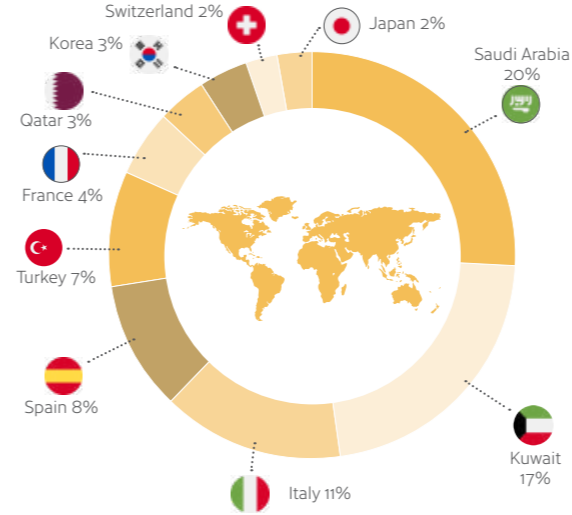

Our nationality mix

Accreditations & Memberships
ALTO **BRITISH COUNCIL** **IALC** **ENGLISHUK**

LanguageCourse^{net} Book at worldwide lowest price at:
<https://www.languagecourse.net/school-centre-of-english-studies-ces-edinburgh.php3>

- +1 646 503 18 10
- +31 858880253
- +44 330 124 03 17
- +7 4995000466
- +34 93 220 38 75
- +46 844 68 36 76
- +81 345 895 399
- +33 1-78416974
- +47 219 30 570
- +55 213 958 08 76
- +41 225 180 700
- +45 898 83 996
- +86 19816218990
- +49 221 162 56897
- +39 02-94751194
- +43 720116182
- +48 223 988 072