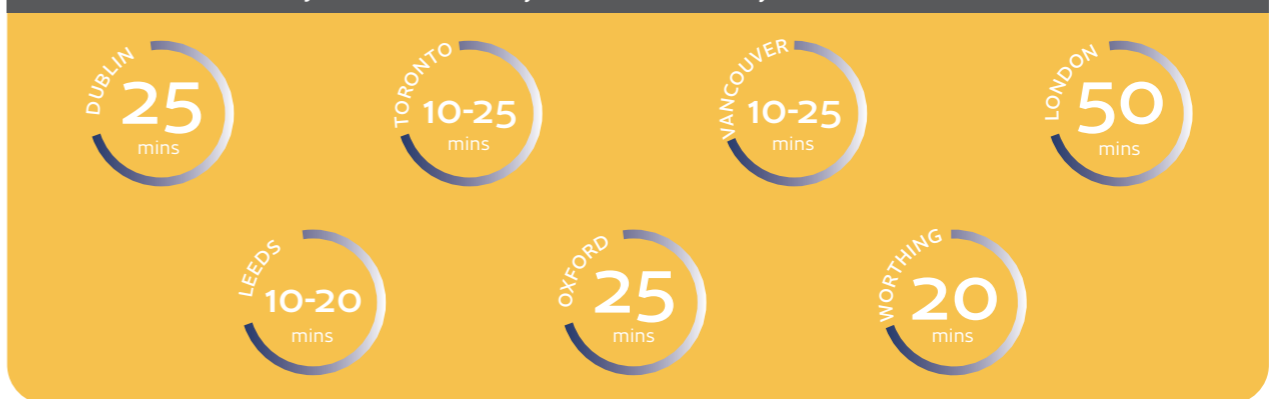

CES Student Residential facilities are ideally located within easy access to all our schools