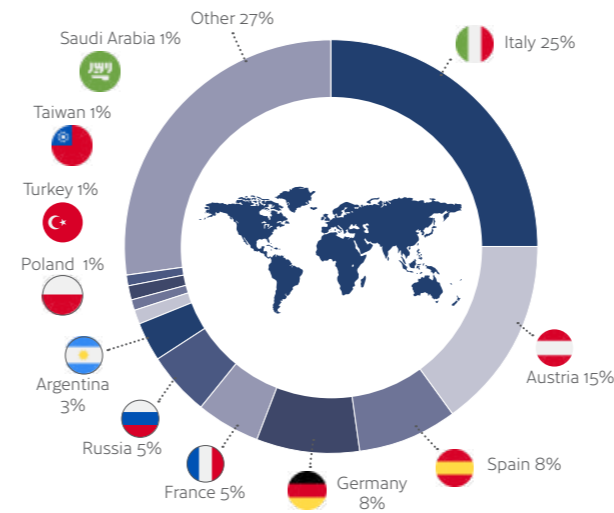

Our nationality mix

Accreditations & Memberships

LanguageCourse^{net} Book at worldwide lowest price at:
<https://www.languagecourse.net/school-centre-of-english-studies-ces-edinburgh.php3>

+1 646 503 18 10	+44 330 124 03 17	+34 93 220 38 75	+33 1-78416974	+41 225 180 700	+49 221 162 56897	+43 720116182
+31 858880253	+7 4995000466	+46 844 68 36 76	+47 219 30 570	+45 898 83 996	+39 02-94751194	+48 223 988 072
+81 345 895 399	+55 213 958 08 76	+86 19816218990