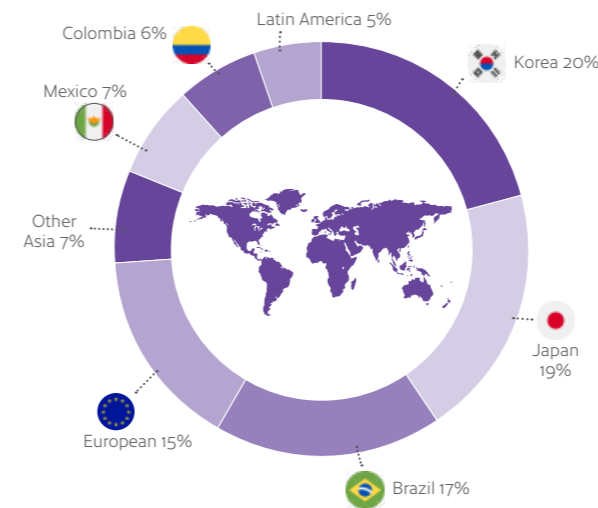

Our nationality mix

Accreditations & Memberships

LanguageCourse^{net} Book at worldwide lowest price at:
<https://www.languagecourse.net/school-centre-of-english-studies-ces-edinburgh.php3>

+1 646 503 18 10	+44 330 124 03 17	+34 93 220 38 75	+33 1-78416974	+41 225 180 700	+49 221 162 56897	+43 720116182
+31 858880253	+7 4995000466	+46 844 68 36 76	+47 219 30 570	+45 898 83 996	+39 02-94751194	+48 223 988 072
+81 345 895 399	+55 213 958 08 76	+86 19816218990