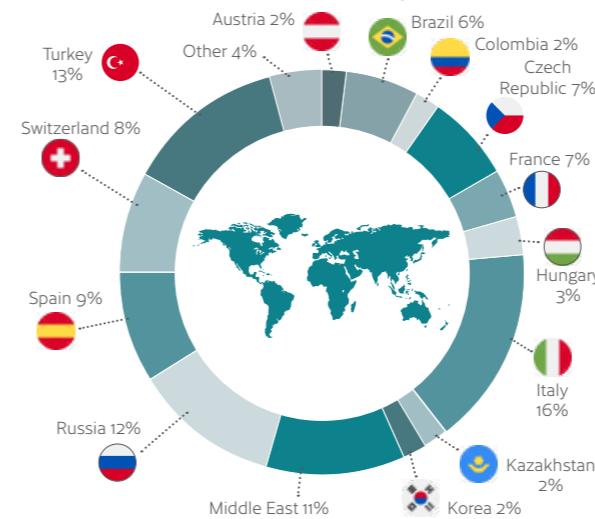

Our nationality mix

Accreditations & Memberships

LanguageCourse^{net} Book at worldwide lowest price at: <https://www.languagecourse.net/school-centre-of-english-studies-ces-edinburgh.php3>

- +1 646 503 18 10
- +31 858880253
- +44 330 124 03 17
- +7 4995000466
- +34 93 220 38 75
- +46 844 68 36 76
- +33 1-78416974
- +47 219 30 570
- +55 213 958 08 76
- +41 225 180 700
- +45 898 83 996
- +86 19816218990
- +49 221 162 56897
- +39 02-94751194
- +43 720116182
- +48 223 988 072