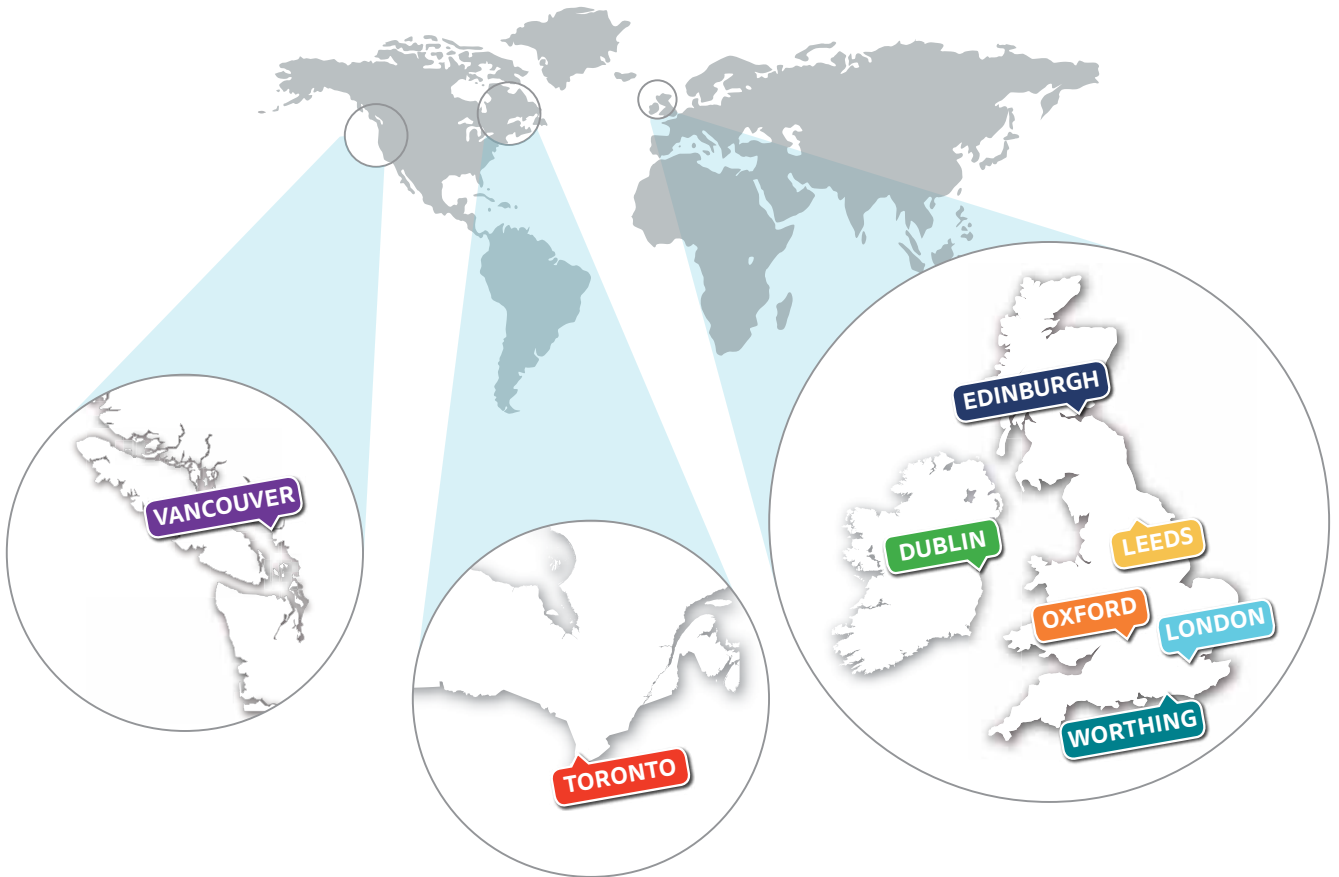

Local information and links

Log On today...

WWW.CES-SCHOOLS.COM/LOGIN

www.ces-schools.com

www.ieltstoronto.com

www.ieltsdublin.com

www.ieltsleeds.com

DUBLIN	TORONTO	VANCOUVER	LONDON	EDINBURGH	OXFORD	LEEDS	WORTHING
31 Dame Street, Dublin 2, Ireland	112 Elizabeth Street, Toronto, ON M5G 1P5, Canada	322 Water Street, Mezzanine Vancouver, BC V6B 1B6 Canada	Nelson House, 271 Kingston Road, Wimbledon, SW19 3NW England	54 Manor Place, Edinburgh, EH3 7EH Scotland	67 High Street, Wheatley, Oxfordshire, OX33 1XT England	9 Park Place, Leeds, LS1 2RU England	12 Stoke Abbott Road, Worthing, West Sussex, BN11 1HE England
+353 (0)1 671 4233 info@ces-schools.com	+1 416 968 1405 toronto@ces-schools.com	+1 877 337 5377 vancouver@ces-schools.com	+44(0)20 8543 5150 london@ces-schools.com	+44(0)131 226 5004 edinburgh@ces-schools.com	+44(0)1865 874786 oxford@ces-schools.com	+44 (0)113 2427171 leeds@ces-schools.com	+44 (0)1903 231330 worthing@ces-schools.com