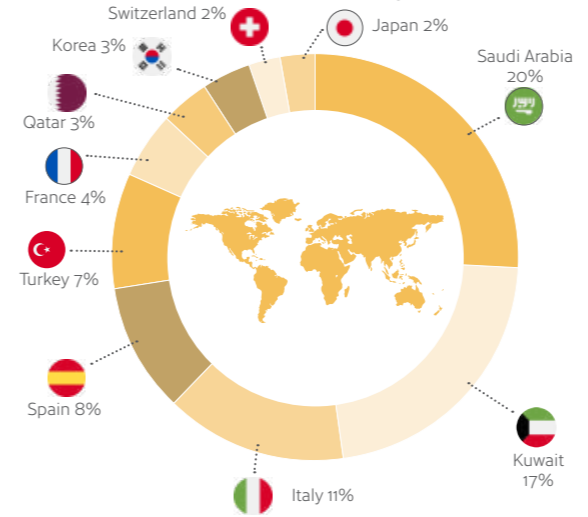

Our nationality mix

Accreditations & Memberships
ALTO **BRITISH COUNCIL** **IALC** **ENGLISHUK**

LanguageCourse^{net} Book at worldwide lowest price at:
<https://www.languagecourse.net/school-centre-of-english-studies-ces-edinburgh.php3>

- +1 646 503 18 10
- +44 330 124 03 17
- +34 93 220 38 75
- +33 1-78416974
- +41 225 180 700
- +49 221 162 56897
- +43 720116182
- +31 858880253
- +7 4995000466
- +46 844 68 36 76
- +47 219 30 570
- +45 898 83 996
- +39 02-94751194
- +81 345 895 399
- +55 213 958 08 76
- +86 19816218990
- +48 223 988 072