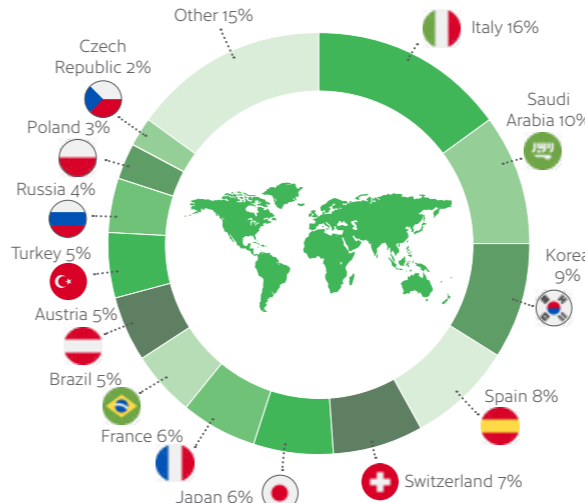

Our nationality mix

Accreditations & Memberships

ALTO Marketing English in Ireland IALC Eqauals

LanguageCourse^{net} Book at worldwide lowest price at: <https://www.languagecourse.net/school-centre-of-english-studies-ces-edinburgh.php3>

- +1 646 503 18 10
- +44 330 124 03 17
- +34 93 220 38 75
- +33 1-78416974
- +41 225 180 700
- +49 221 162 56897
- +43 720116182
- +31 858880253
- +7 4995000466
- +46 844 68 36 76
- +47 219 30 570
- +45 898 83 996
- +39 02-94751194
- +81 345 895 399
- +55 213 958 08 76
- +86 19816218990
- +48 223 988 072