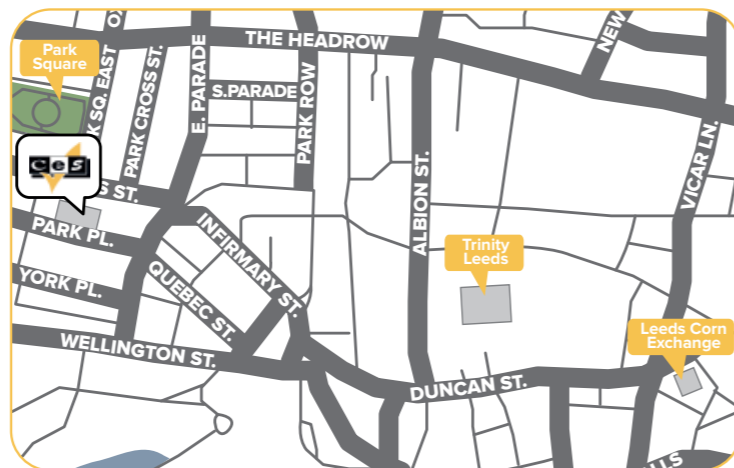

Official Celta centre
IELTS **CELTA**
Continuing Education Training for Teachers of English as a Foreign Language

- Dedicated and experienced staff with full qualifications.
- Average commute time of 20 minutes from homestays.
- Located in the very heart of Leeds city centre.
- 8 minutes walk from all forms of public transport.