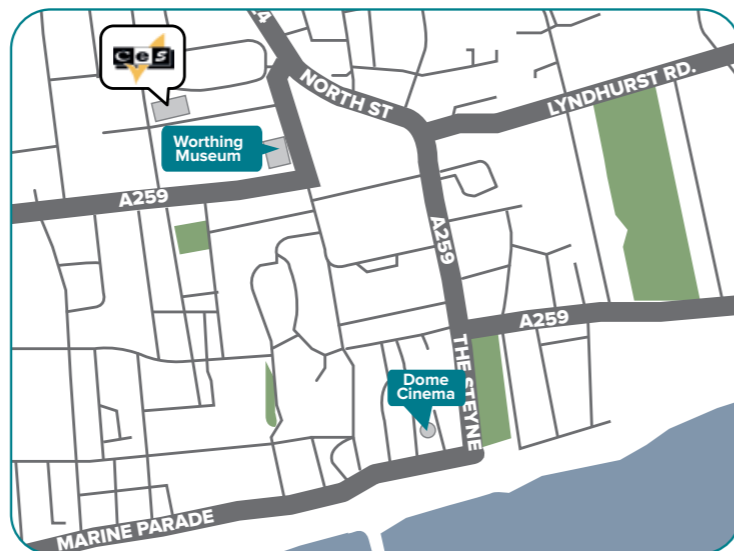

Friendly

Worthing is known for its warm welcome to all visitors.

Only British Council accredited school in Worthing.

Families within walking distance and close to public transport.

Worthing is a small safe and secure town.

Easy to navigate with excellent public transport.