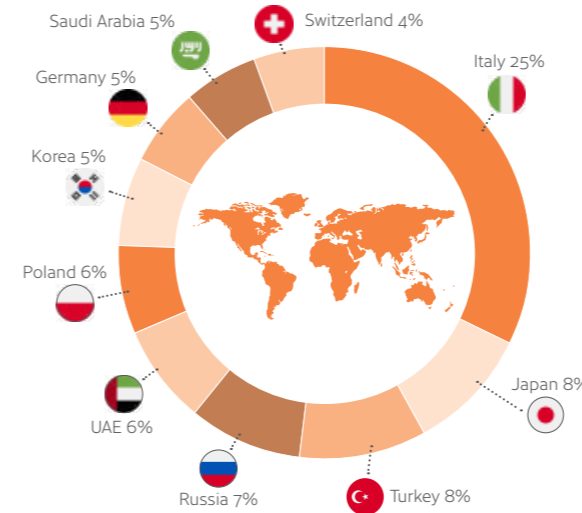

Our nationality mix

Accreditations & Memberships

LanguageCourse^{net} Book at worldwide lowest price at:
<https://www.languagecourse.net/school-centre-of-english-studies-ces-edinburgh.php3>

+1 646 503 18 10	+44 330 124 03 17	+34 93 220 38 75	+33 1-78416974	+41 225 180 700	+49 221 162 56897	+43 720116182
+31 858880253	+7 4995000466	+46 844 68 36 76	+47 219 30 570	+45 898 83 996	+39 02-94751194	+48 223 988 072
+81 345 895 399	+55 213 958 08 76	+86 19816218990