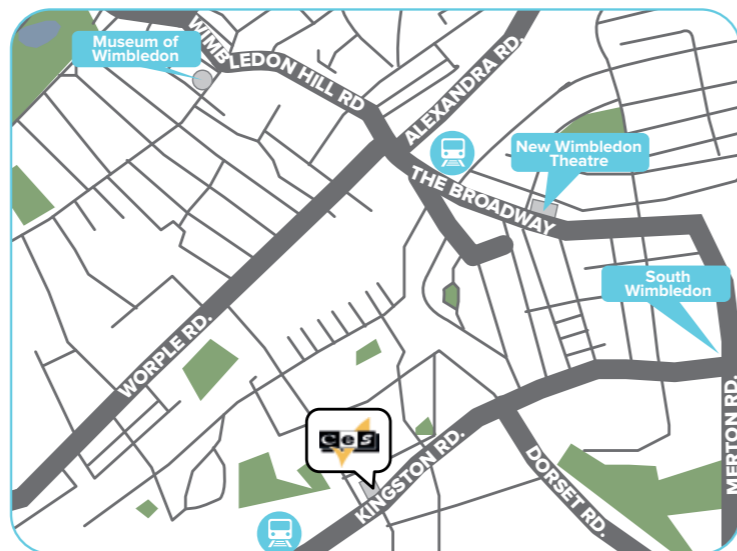

Historical

One of the most famous cities in the world, there is history and culture around every corner.

Contemporary

Full of modern art galleries, designer shopping, latest theatre shows, movies, concerts, diverse and stylish restaurants.

Small school with an experienced and dedicated team

Families within walking distance and close to public transport

Located in the fashionable suburb of Wimbledon

10 minutes walk from the train / tube system