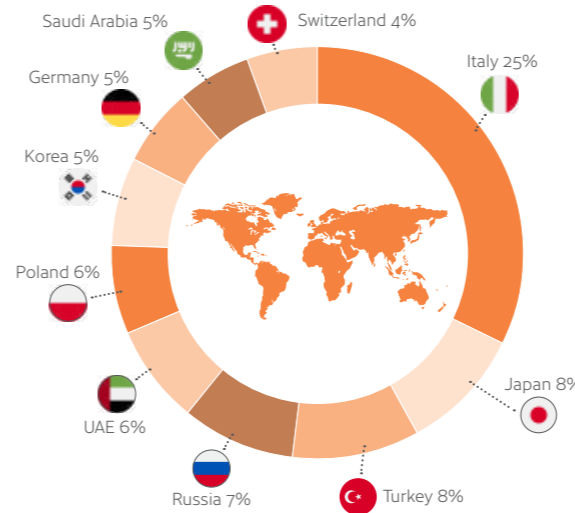

Our nationality mix

Accreditations & Memberships

LanguageCourse^{net} Book at worldwide lowest price at:
<https://www.languagecourse.net/school-centre-of-english-studies-ces-edinburgh.php3>

+1 646 503 18 10	+44 330 124 03 17	+34 93 220 38 75	+33 1-78416974	+41 225 180 700	+49 221 162 56897	+43 720116182
+31 858880253	+7 4995000466	+46 844 68 36 76	+47 219 30 570	+45 898 83 996	+39 02-94751194	+48 223 988 072
+81 345 895 399	+55 213 958 08 76	+86 19816218990