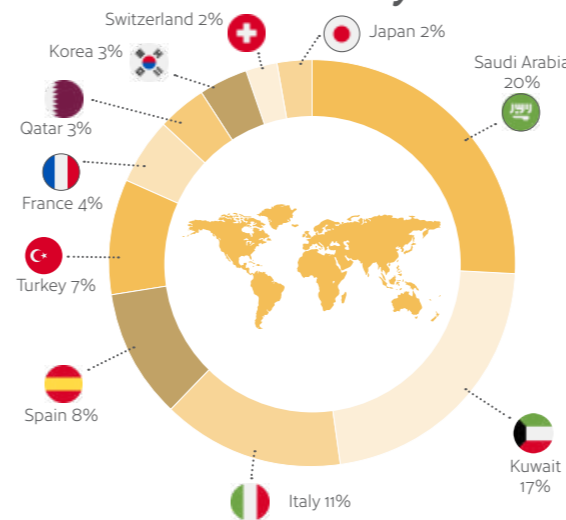

Our nationality mix

Accreditations & Memberships

LanguageCourse^{net} Book at worldwide lowest price at:
<https://www.languagecourse.net/school-centre-of-english-studies-ces-edinburgh.php3>

- +1 646 503 18 10
- +44 330 124 03 17
- +34 93 220 38 75
- +33 1-78416974
- +41 225 180 700
- +49 221 162 56897
- +43 720116182
- +31 858880253
- +7 4995000466
- +46 844 68 36 76
- +47 219 30 570
- +45 898 83 996
- +39 02-94751194
- +81 345 895 399
- +55 213 958 08 76
- +86 19816218990
- +48 223 988 072