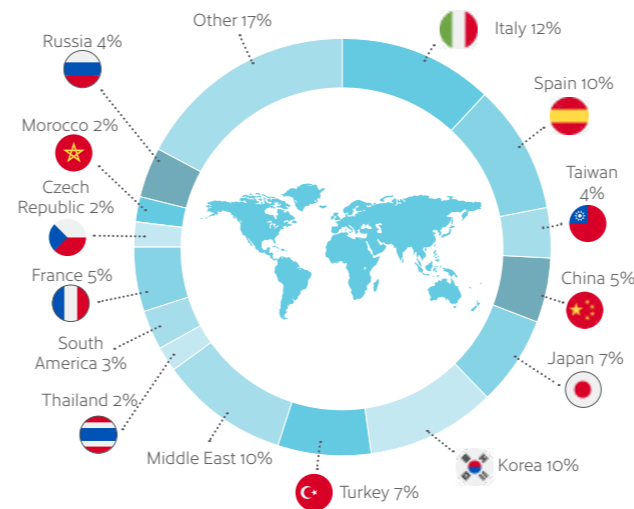

Our nationality mix

Accreditations & Memberships

LanguageCourse^{net} Book at worldwide lowest price at:
<https://www.languagecourse.net/school-centre-of-english-studies-ces-edinburgh.php3>

- +1 646 503 18 10
- +44 330 124 03 17
- +34 93 220 38 75
- +33 1-78416974
- +41 225 180 700
- +49 221 162 56897
- +43 720116182
- +31 858880253
- +7 4995000466
- +46 844 68 36 76
- +47 219 30 570
- +45 898 83 996
- +39 02-94751194
- +48 223 988 072
- +81 345 895 399
- +55 213 958 08 76
- +86 19816218990