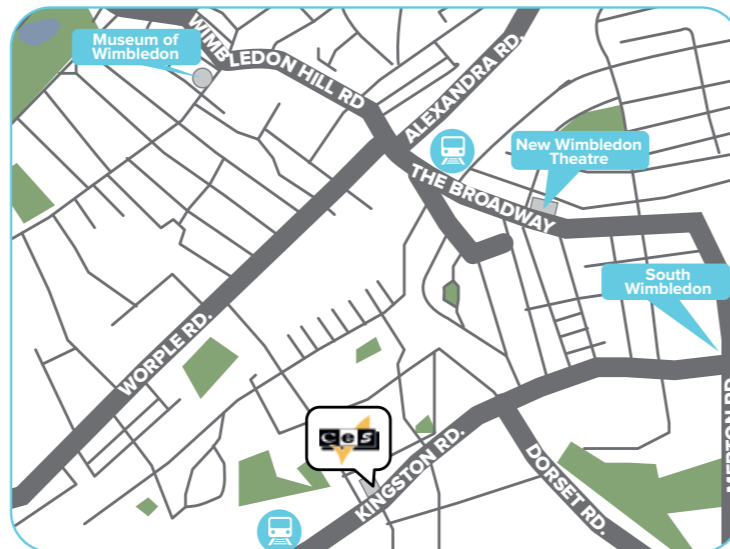

- MINIMUM AGE: 16
- MAXIMUM PER CLASS: 14
- AVERAGE CLASS SIZE: 12
- YEAR-ROUND CLASSROOMS: 11
- DISTANCE TO LONDON: 25 mins

- Small school with an experienced and dedicated team
- Families within walking distance and close to public transport
- Located in the fashionable suburb of Wimbledon
- 10 minutes walk from the train / tube system