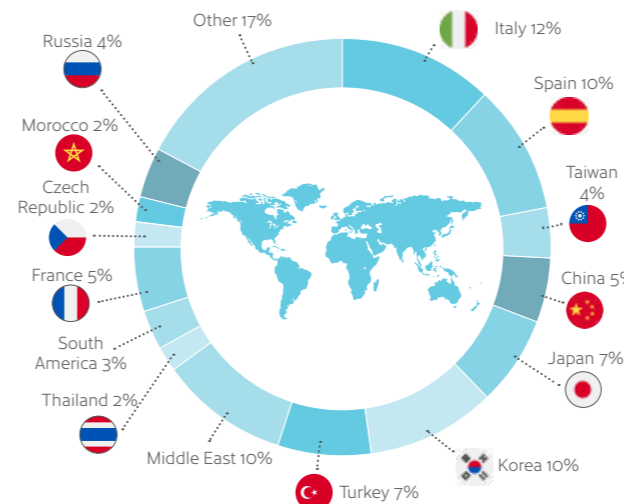

Our nationality mix

Accreditations & Memberships

LanguageCourse^{net} Book at worldwide lowest price at:
<https://www.languagecourse.net/school-centre-of-english-studies-ces-edinburgh.php3>

- +1 646 503 18 10
- +44 330 124 03 17
- +34 93 220 38 75
- +33 1-78416974
- +41 225 180 700
- +49 221 162 56897
- +43 720116182
- +31 858880253
- +7 4995000466
- +46 844 68 36 76
- +47 219 30 570
- +45 898 83 996
- +39 02-94751194
- +48 223 988 072
- +81 345 895 399
- +55 213 958 08 76
- +86 19816218990